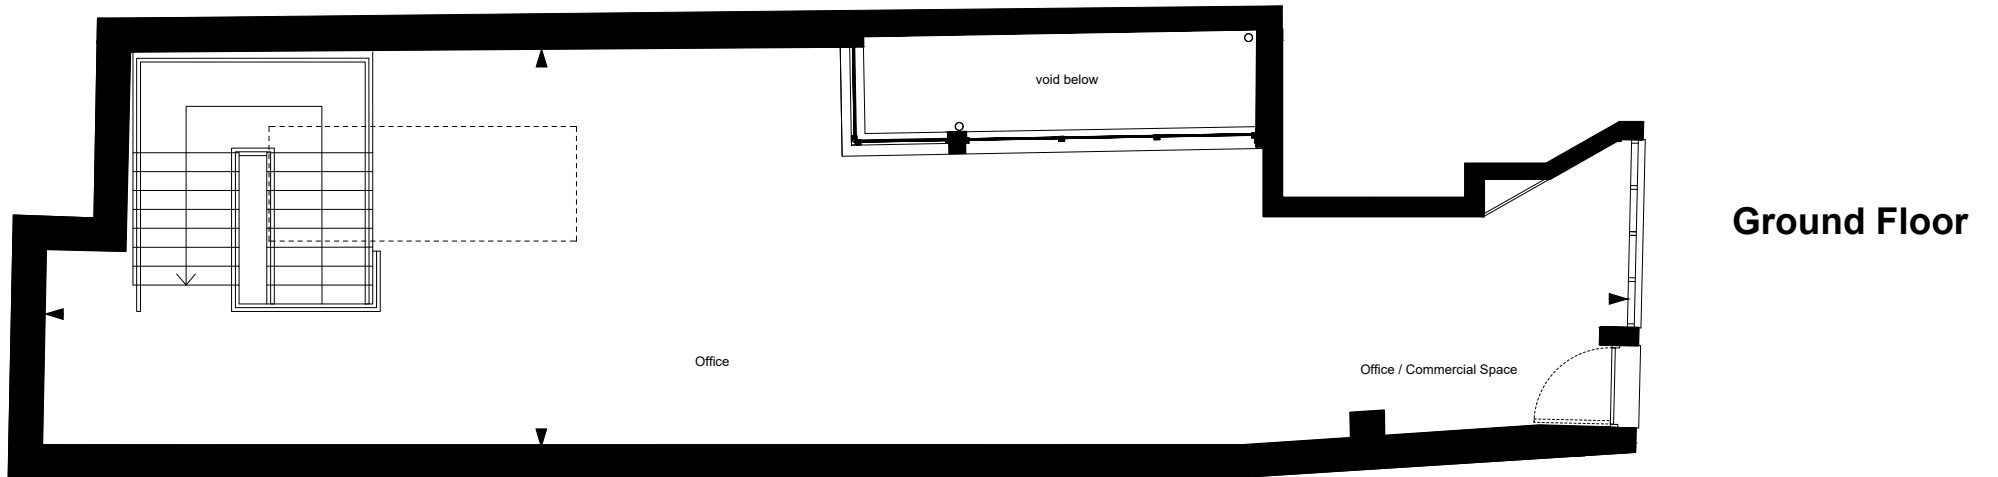

Office

Total GIA: 135.8 sqm / 1 462 sqft

Office (20.95 x 5.25m / 68.73 x 17.22ft) : 78.3 sqm / 843 sqft

Office (11.92 x 5.20m / 39.10 x 17.06ft) : 57.5 sqm / 619 sqft
Courtyard (5.40 x 1.30m / 17.72 x 4.26ft) : 7.3 sqm / 78.6 sqft