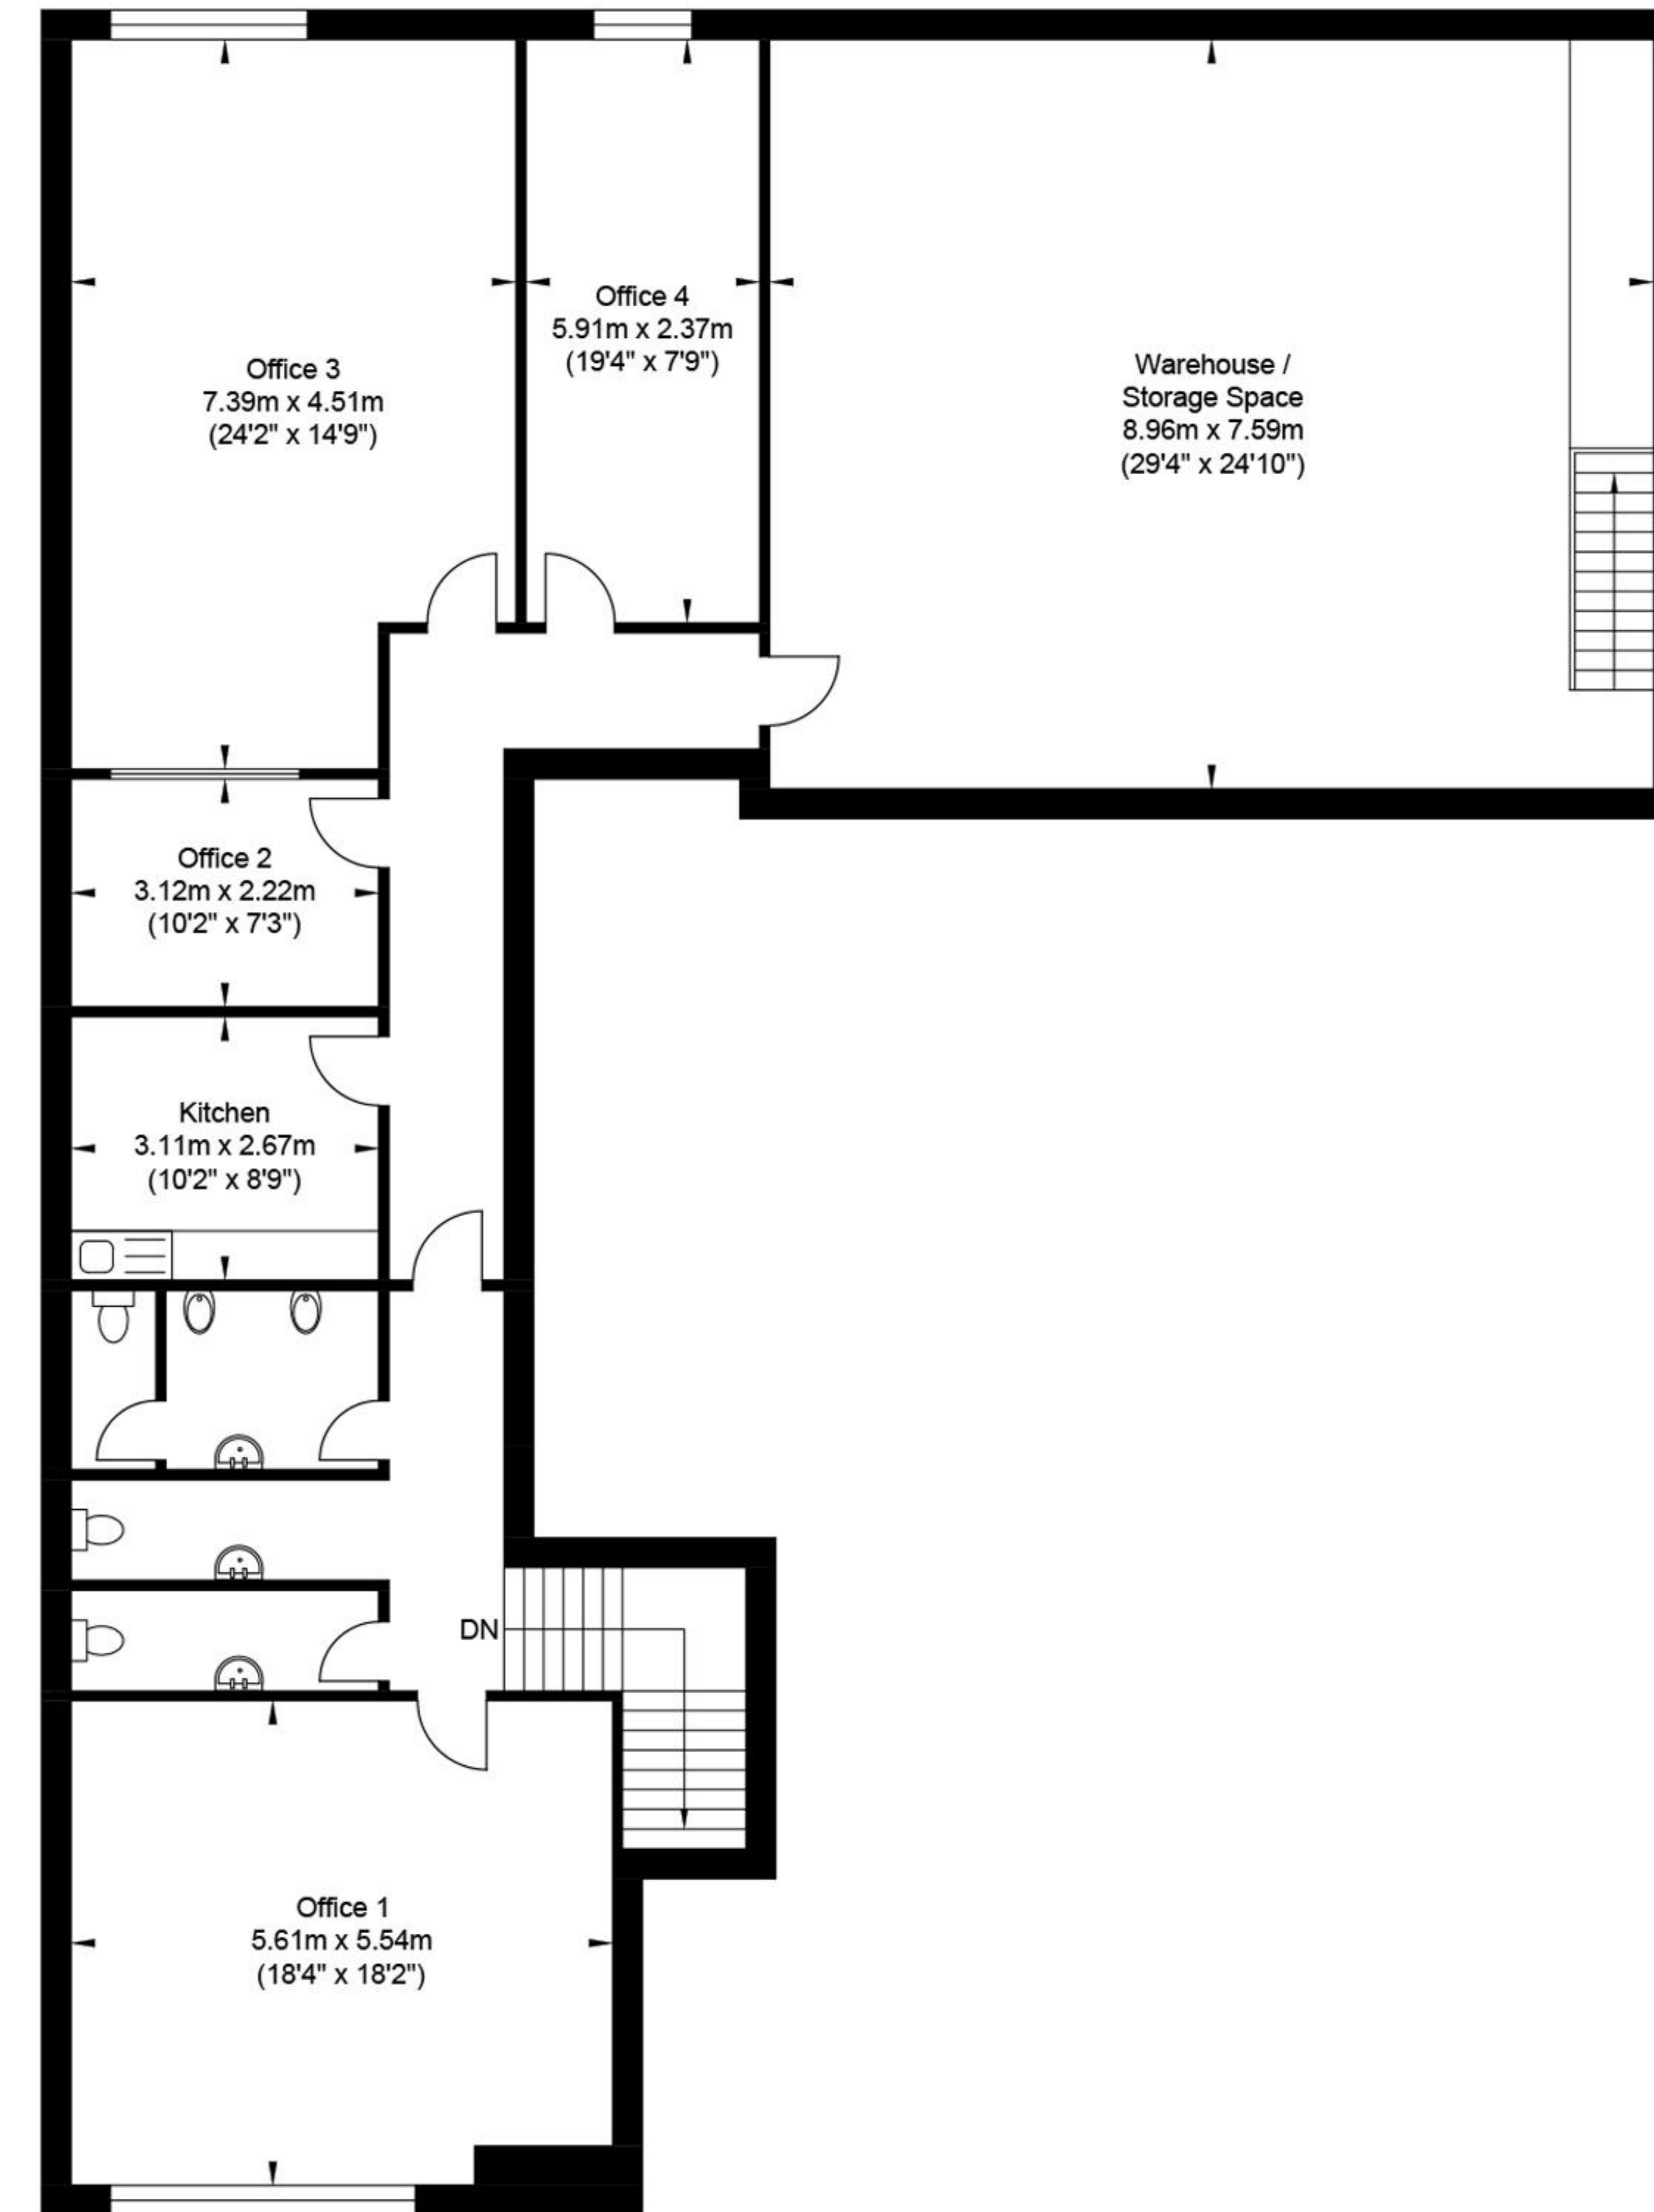

# Cyril Richings Business Centre

Ground Floor  
Approximate Floor Area  
3753.48 sq ft  
(348.71 sq m)

First Floor  
Approximate Floor Area  
2083.03 sq ft  
(193.52 sq m)

Approximate Gross Internal Area = 542.23 sq m / 5836.51 sq ft

Illustration for identification purposes only, measurements are approximate, not to scale.