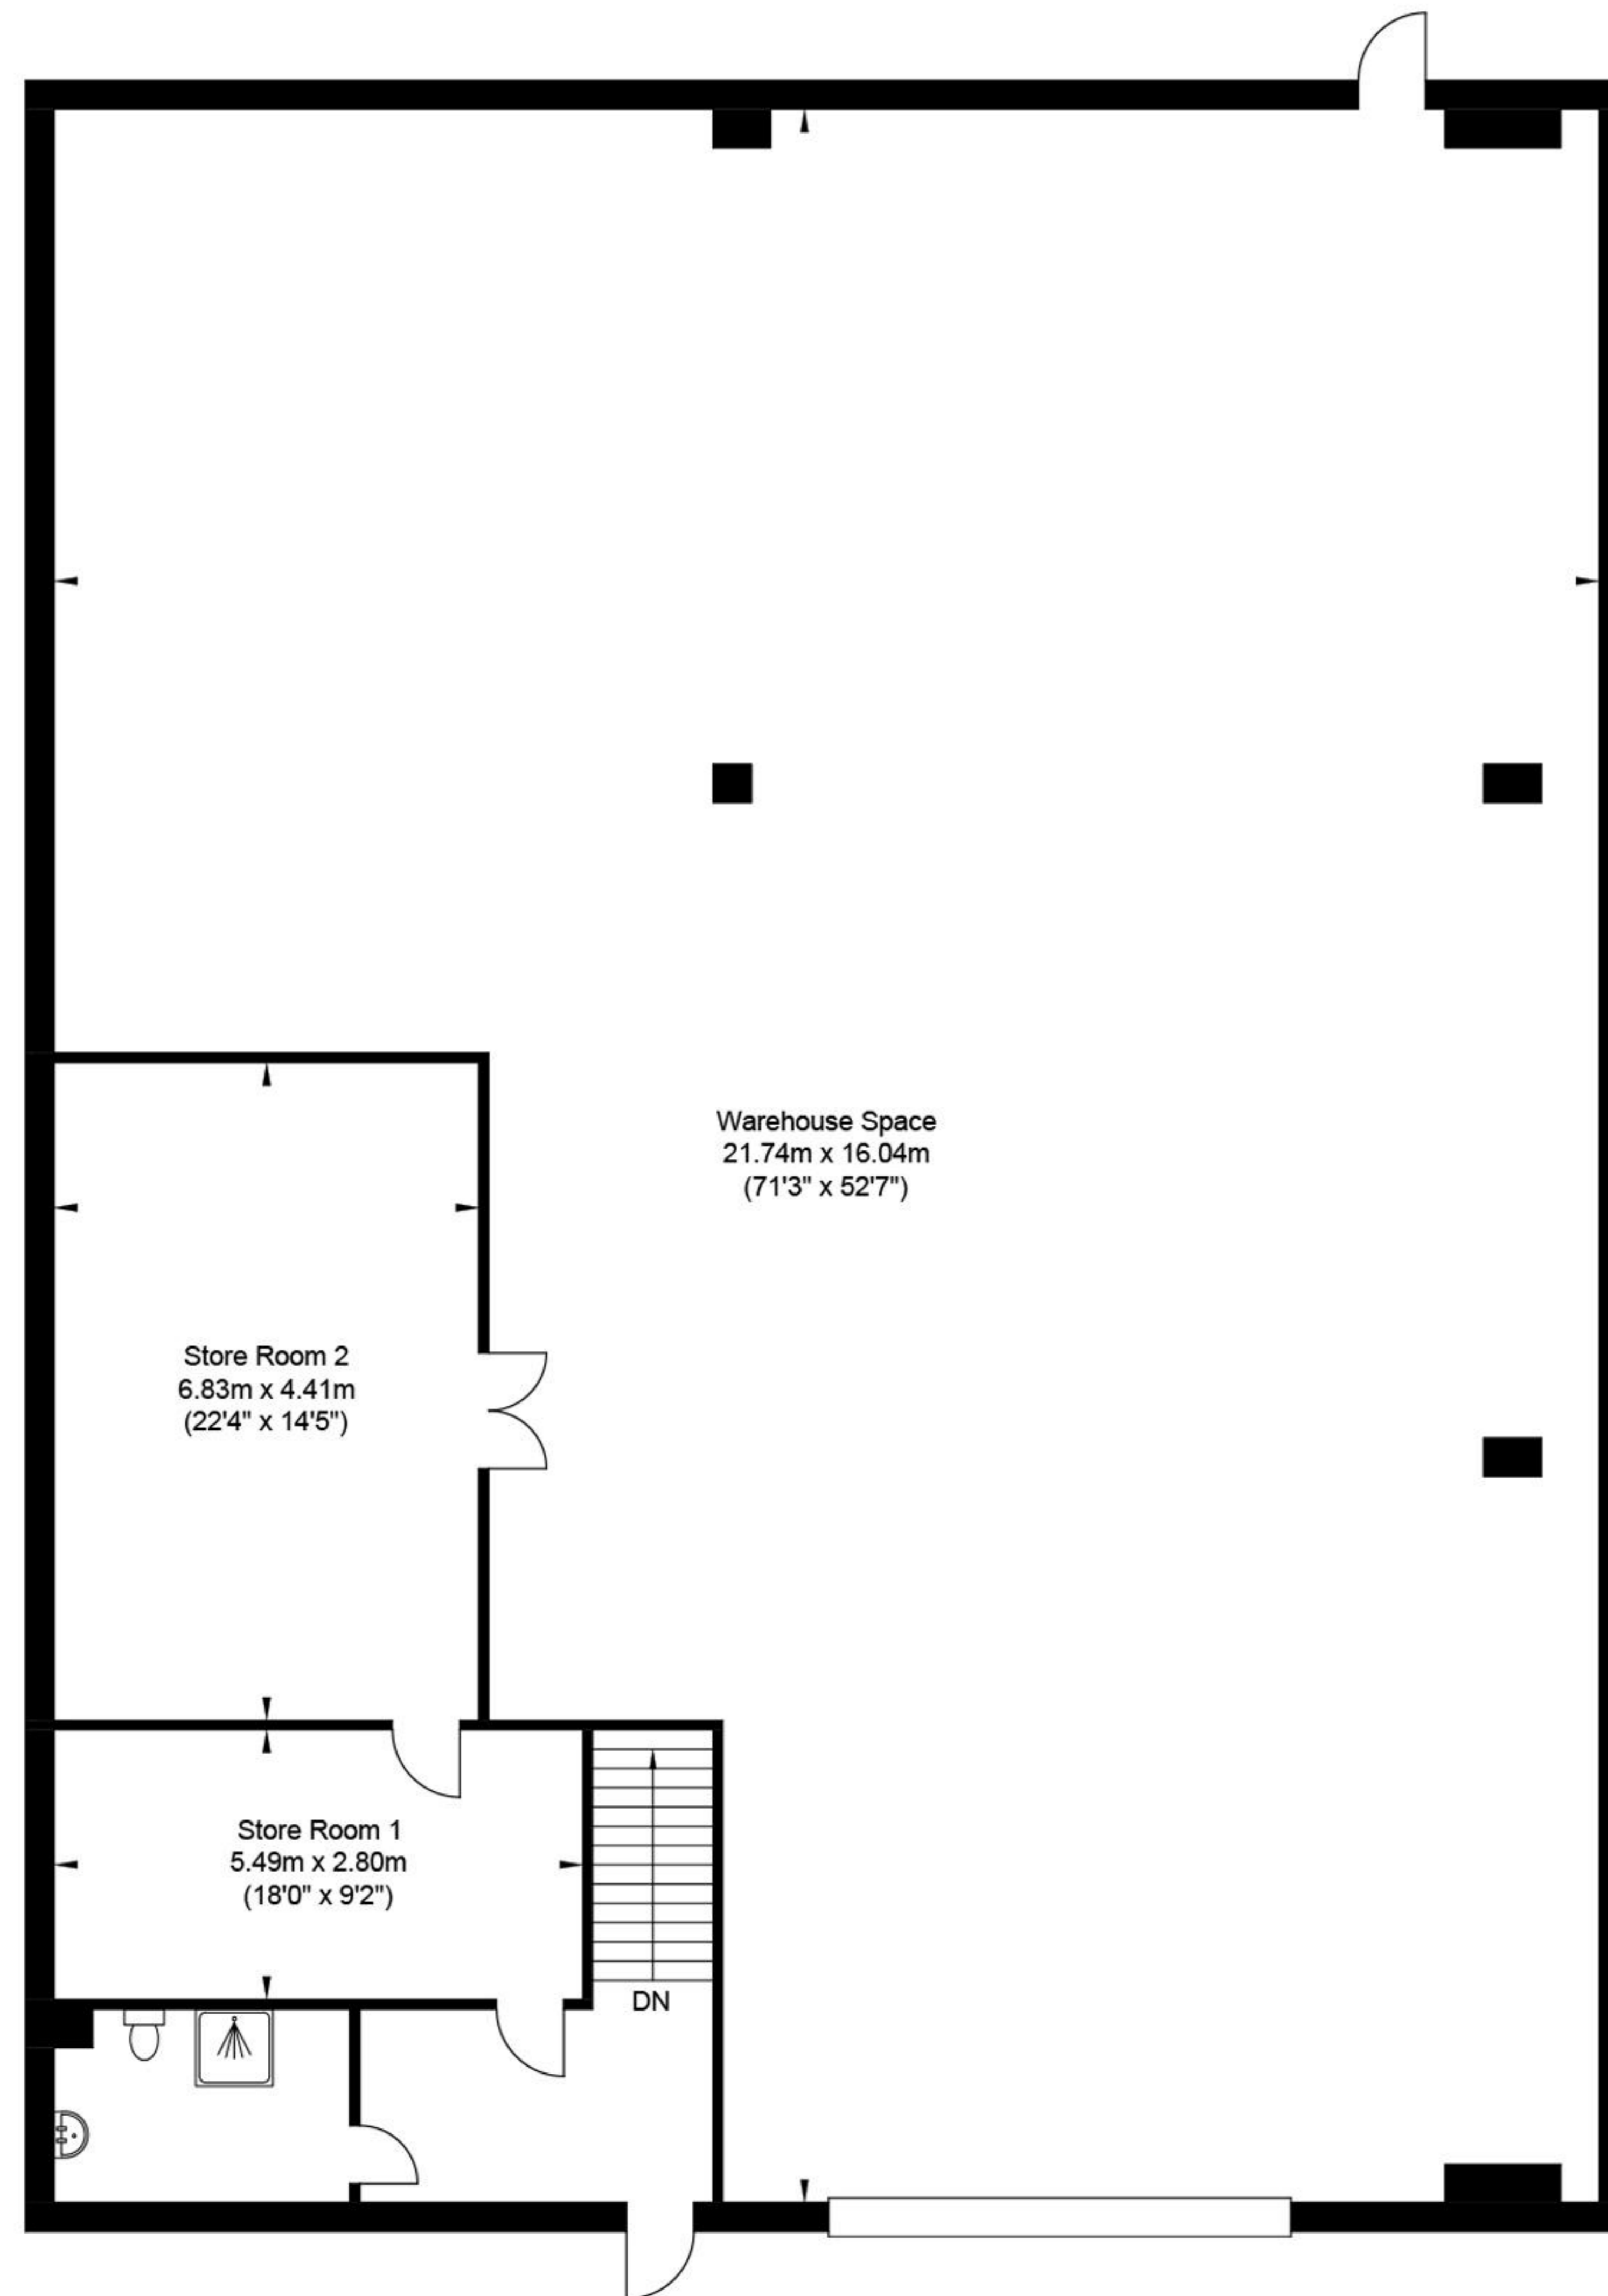

# Cyril Richings Business Centre

Ground Floor  
Approximate Floor Area  
3753.48 sq ft  
(348.71 sq m)

First Floor  
Approximate Floor Area  
2083.03 sq ft  
(193.52 sq m)

Approximate Gross Internal Area = 542.23 sq m / 5836.51 sq ft

Illustration for identification purposes only, measurements are approximate, not to scale.