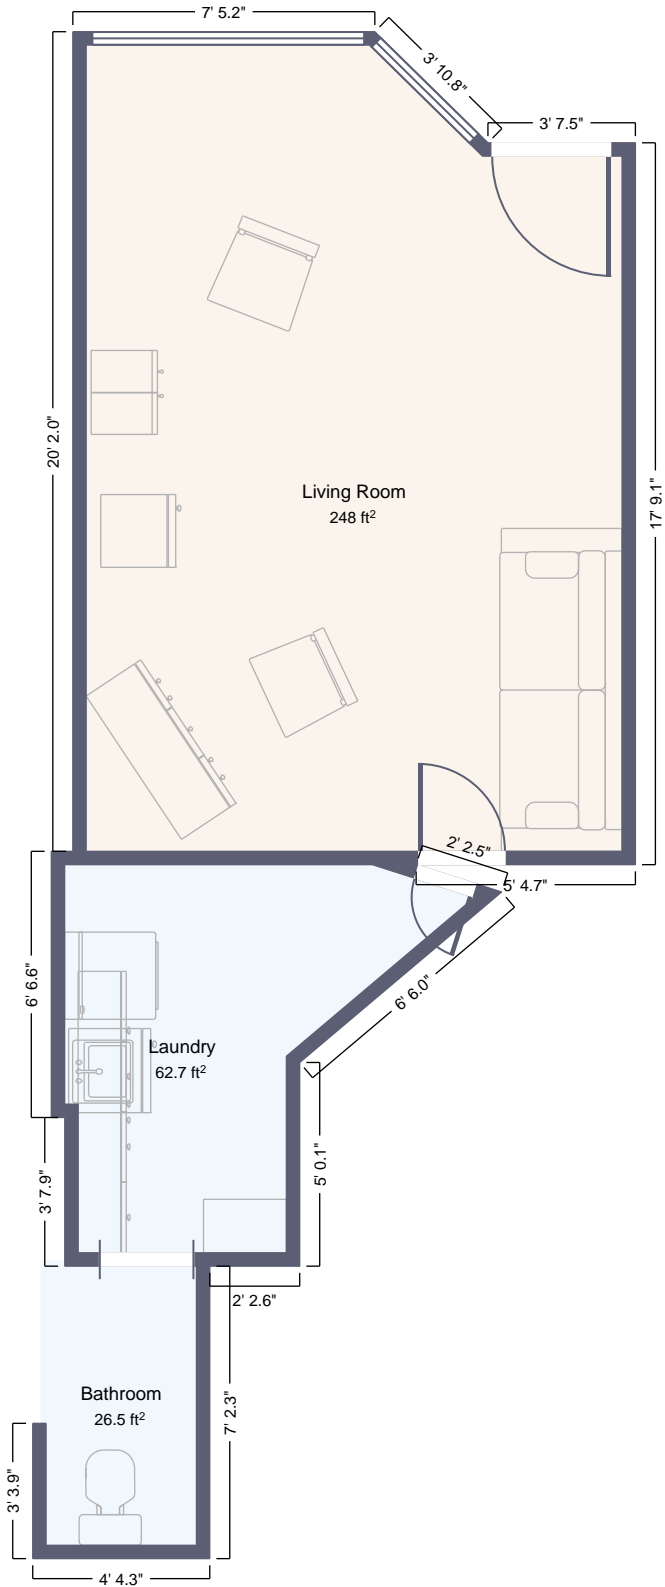

96 goldstone villas

Approximately 373 ft² total

3 ft

Made with

Polycam