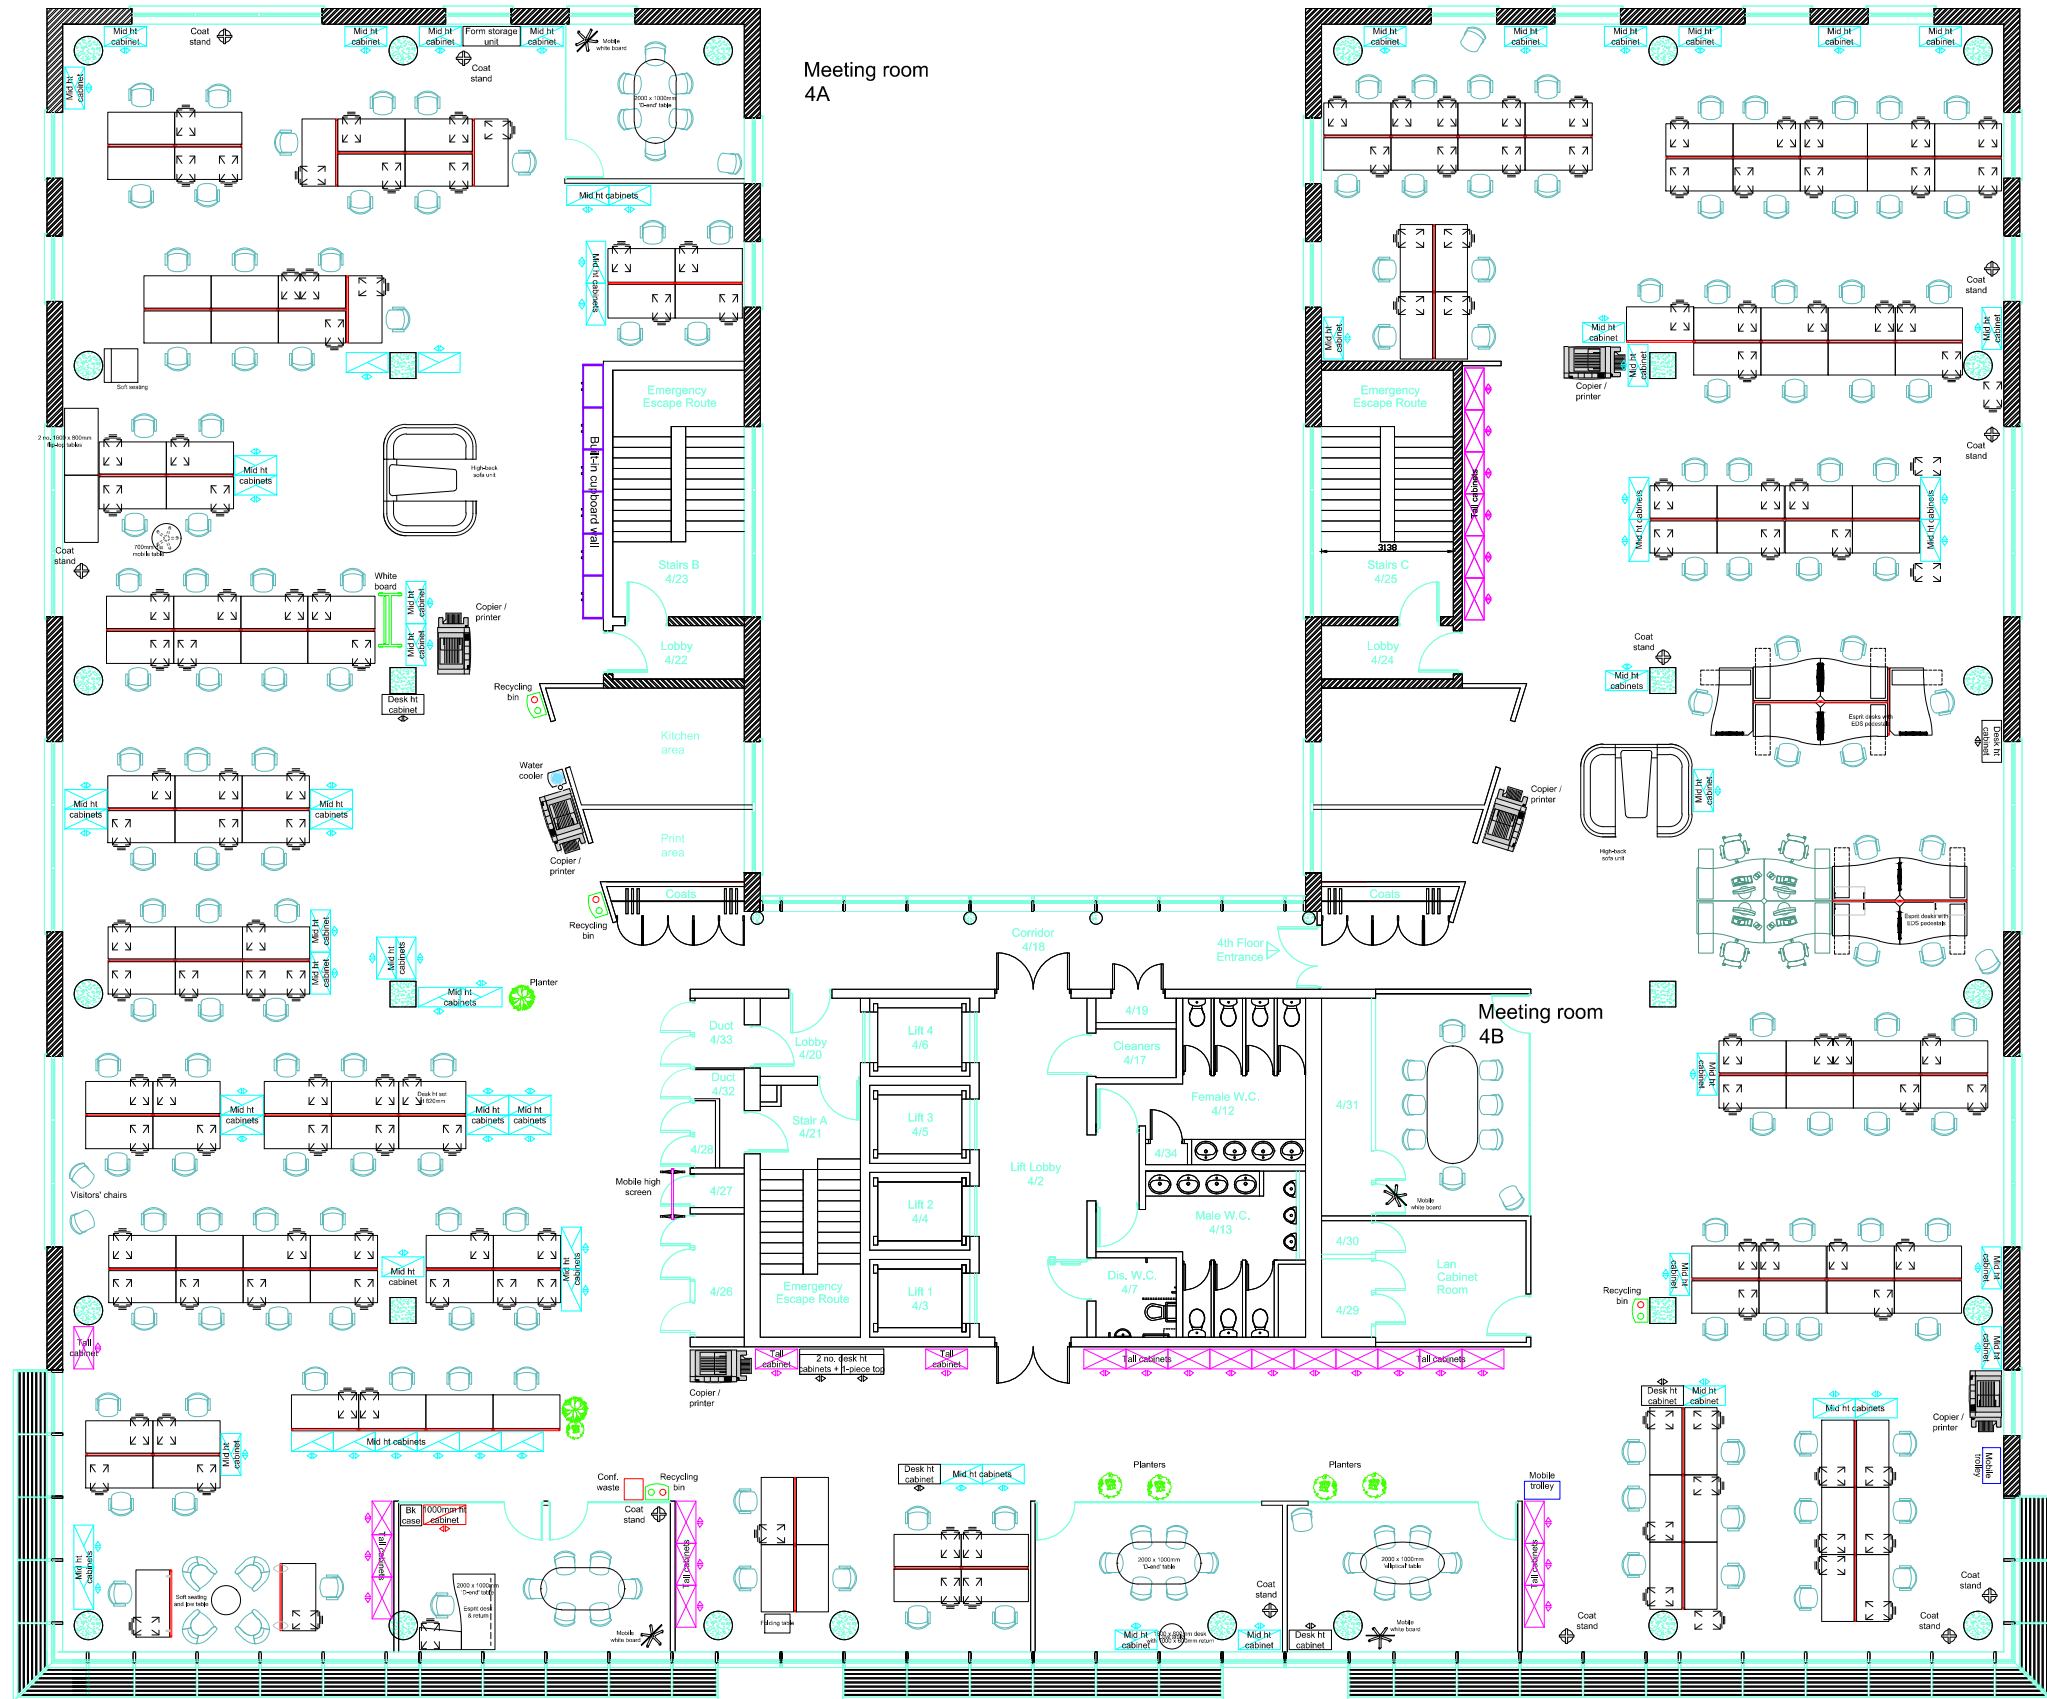

Catalyst Housing Group
Ealing Gateway
Fourth Floor

Partition & Furniture Layout

19th December 2019

Office 4M3 / 4M4