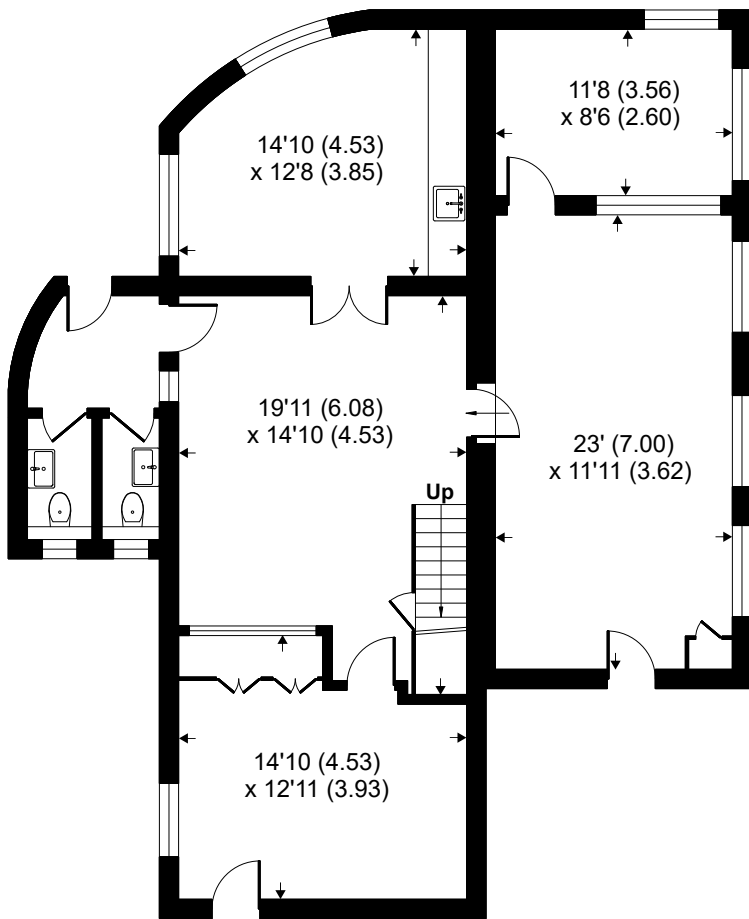

# Bury Lane, Rickmansworth, WD3

Approximate Area = 2077 sq ft / 192.9 sq m

For identification only - Not to scale

GROUND FLOOR

FIRST FLOOR