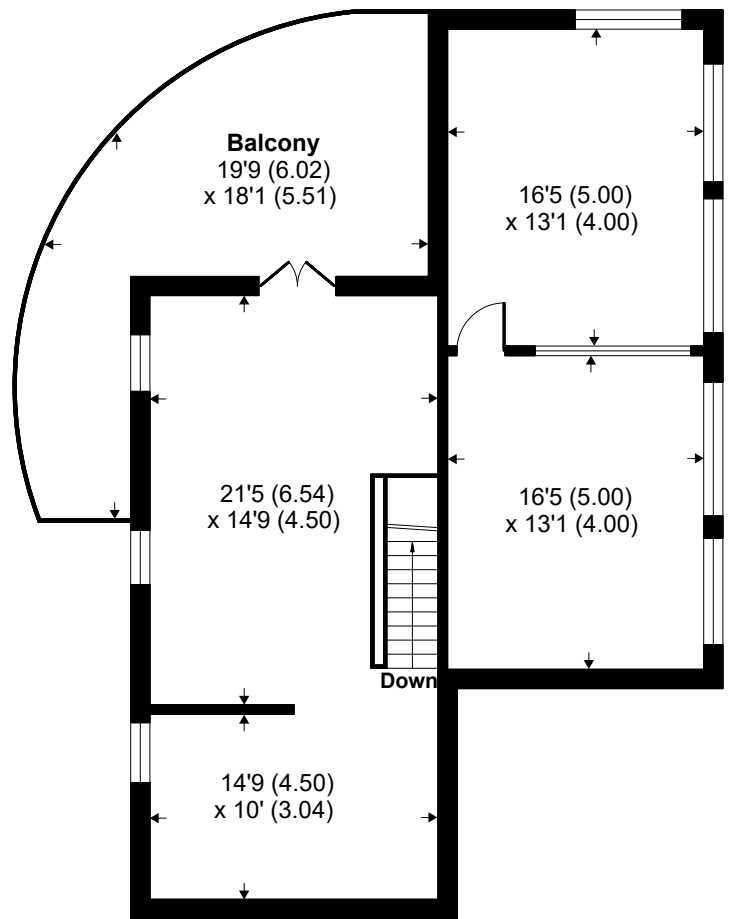

# Bury Lane, Rickmansworth, WD3

Approximate Area = 2077 sq ft / 192.9 sq m

For identification only - Not to scale

GROUND FLOOR

FIRST FLOOR