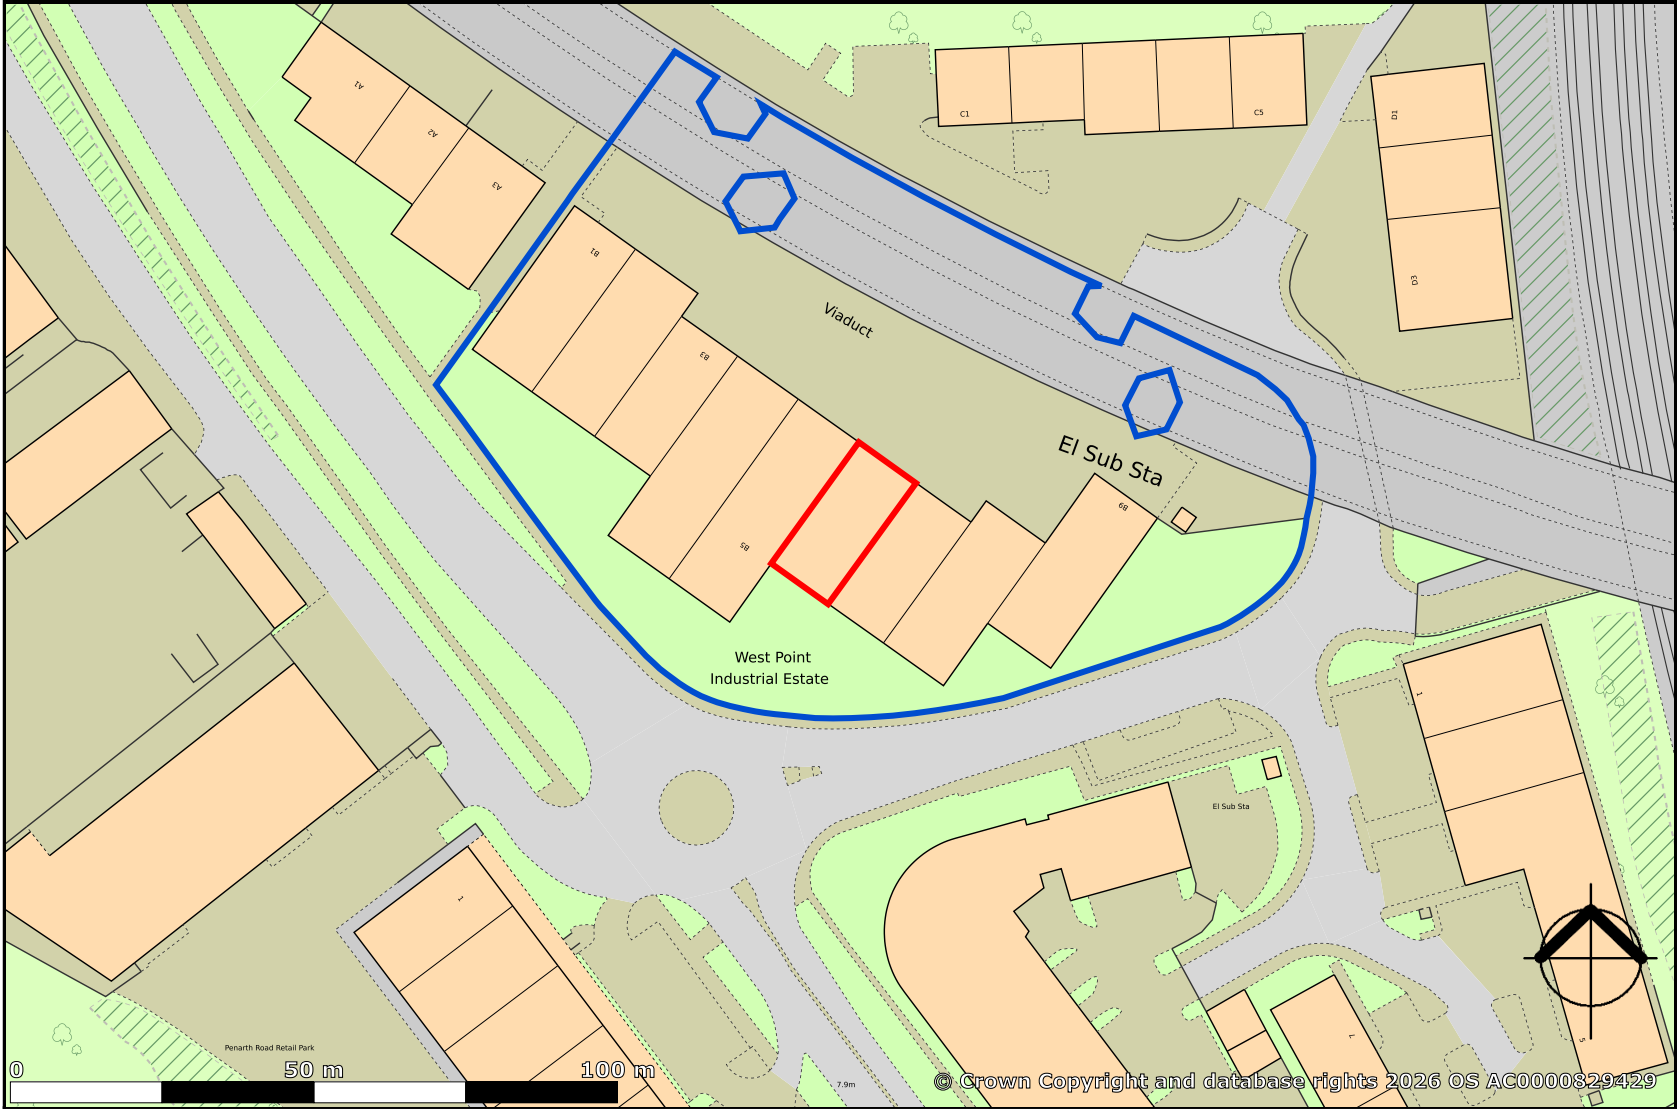

West Point Industrial Estate, Penarth Road, Cardiff, CF11 8JQ

created on **edozo**

Plotted Scale - 1:1,250

This map is published for convenience of identification only and although believed to be correct, is not guaranteed and it does not form any part of any contract