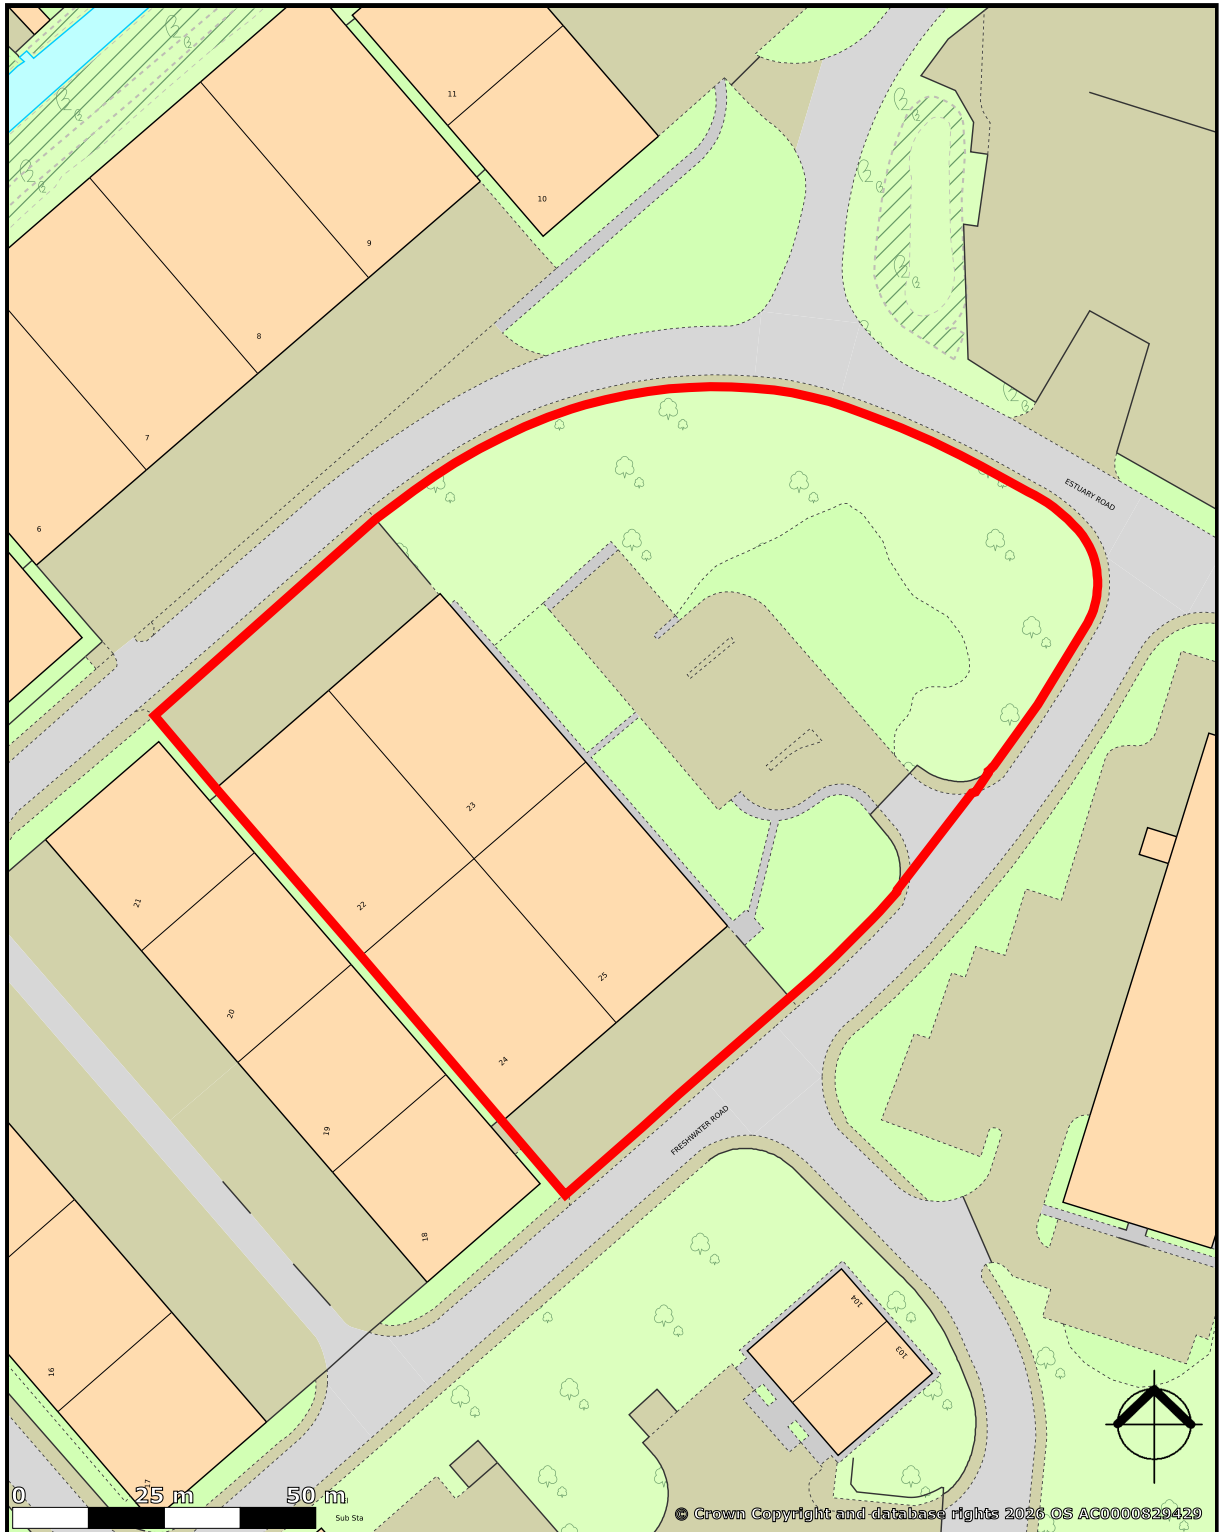

Units 22-25, Estuary Road, Queensway Meadows Industrial Estate, Newport, NP19 4XA

created on **edoza**

Plotted Scale - 1:1,250

This map is published for convenience of identification only and although believed to be correct, is not guaranteed and it does not form any part of any contract