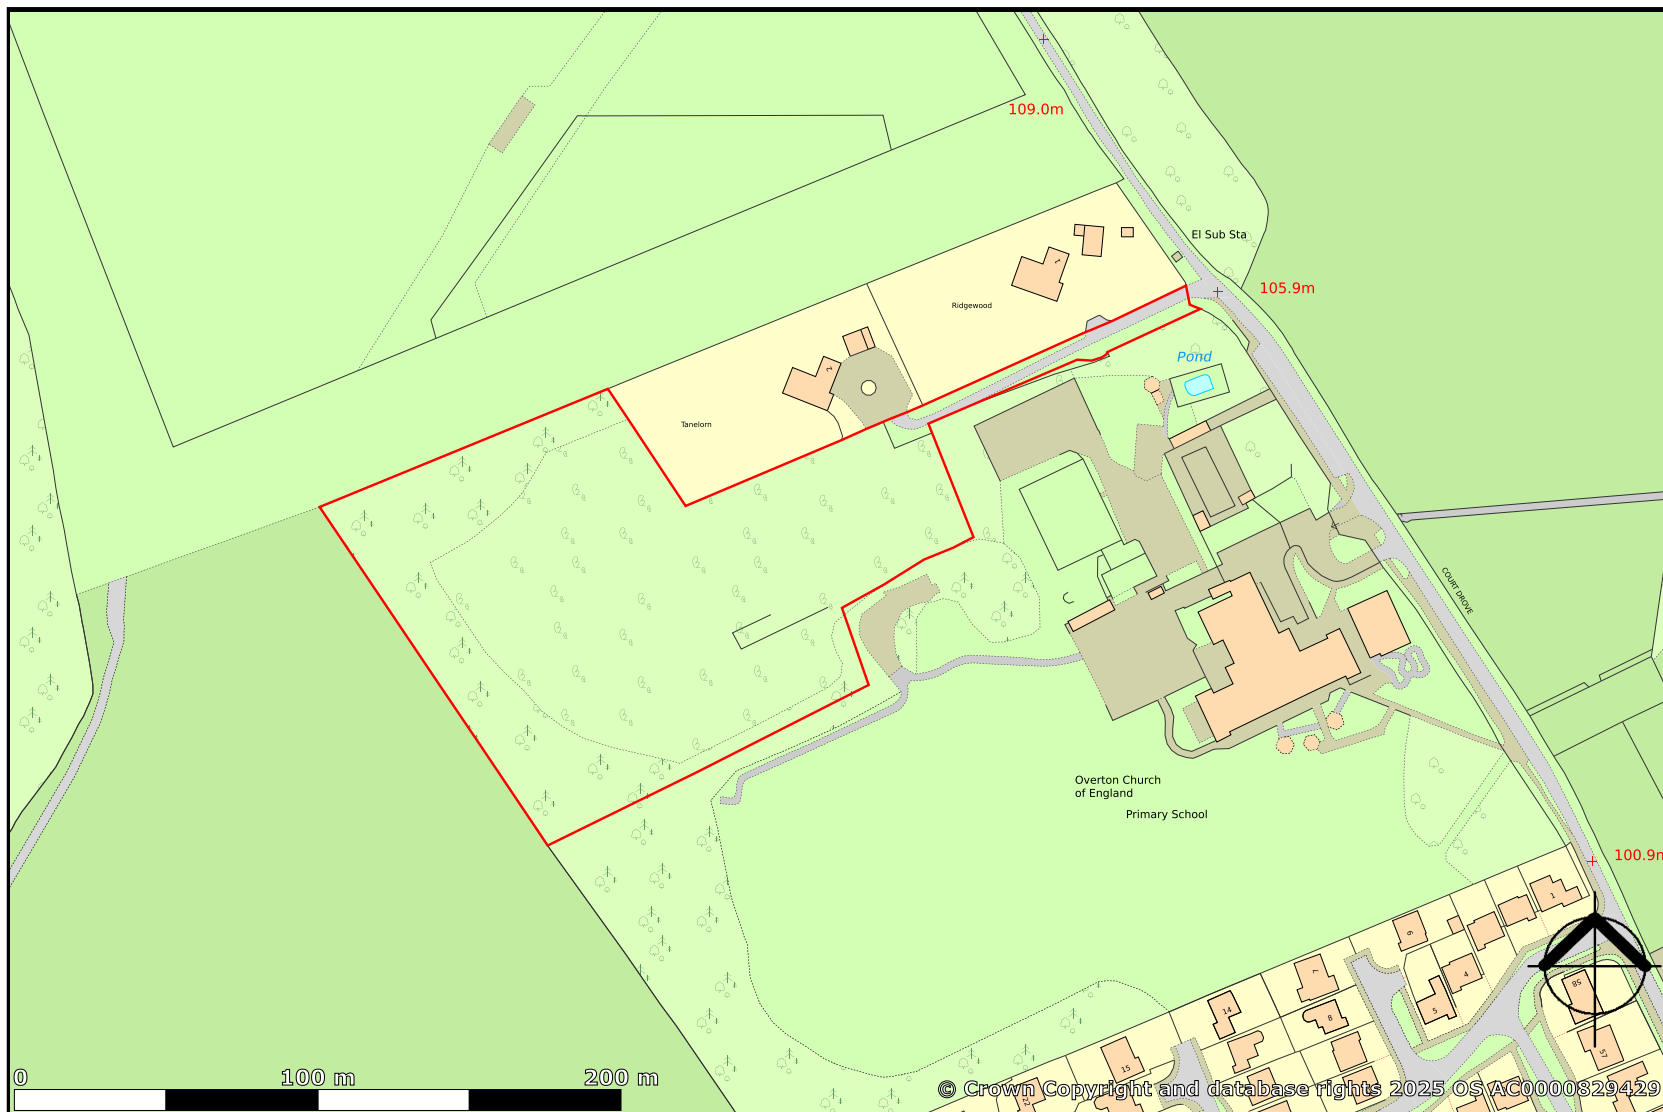

# Land on the South West side of Court Drove, Overton, Basingstoke RG25 3ES

created on **edozo**

Plotted Scale - 1:2,500