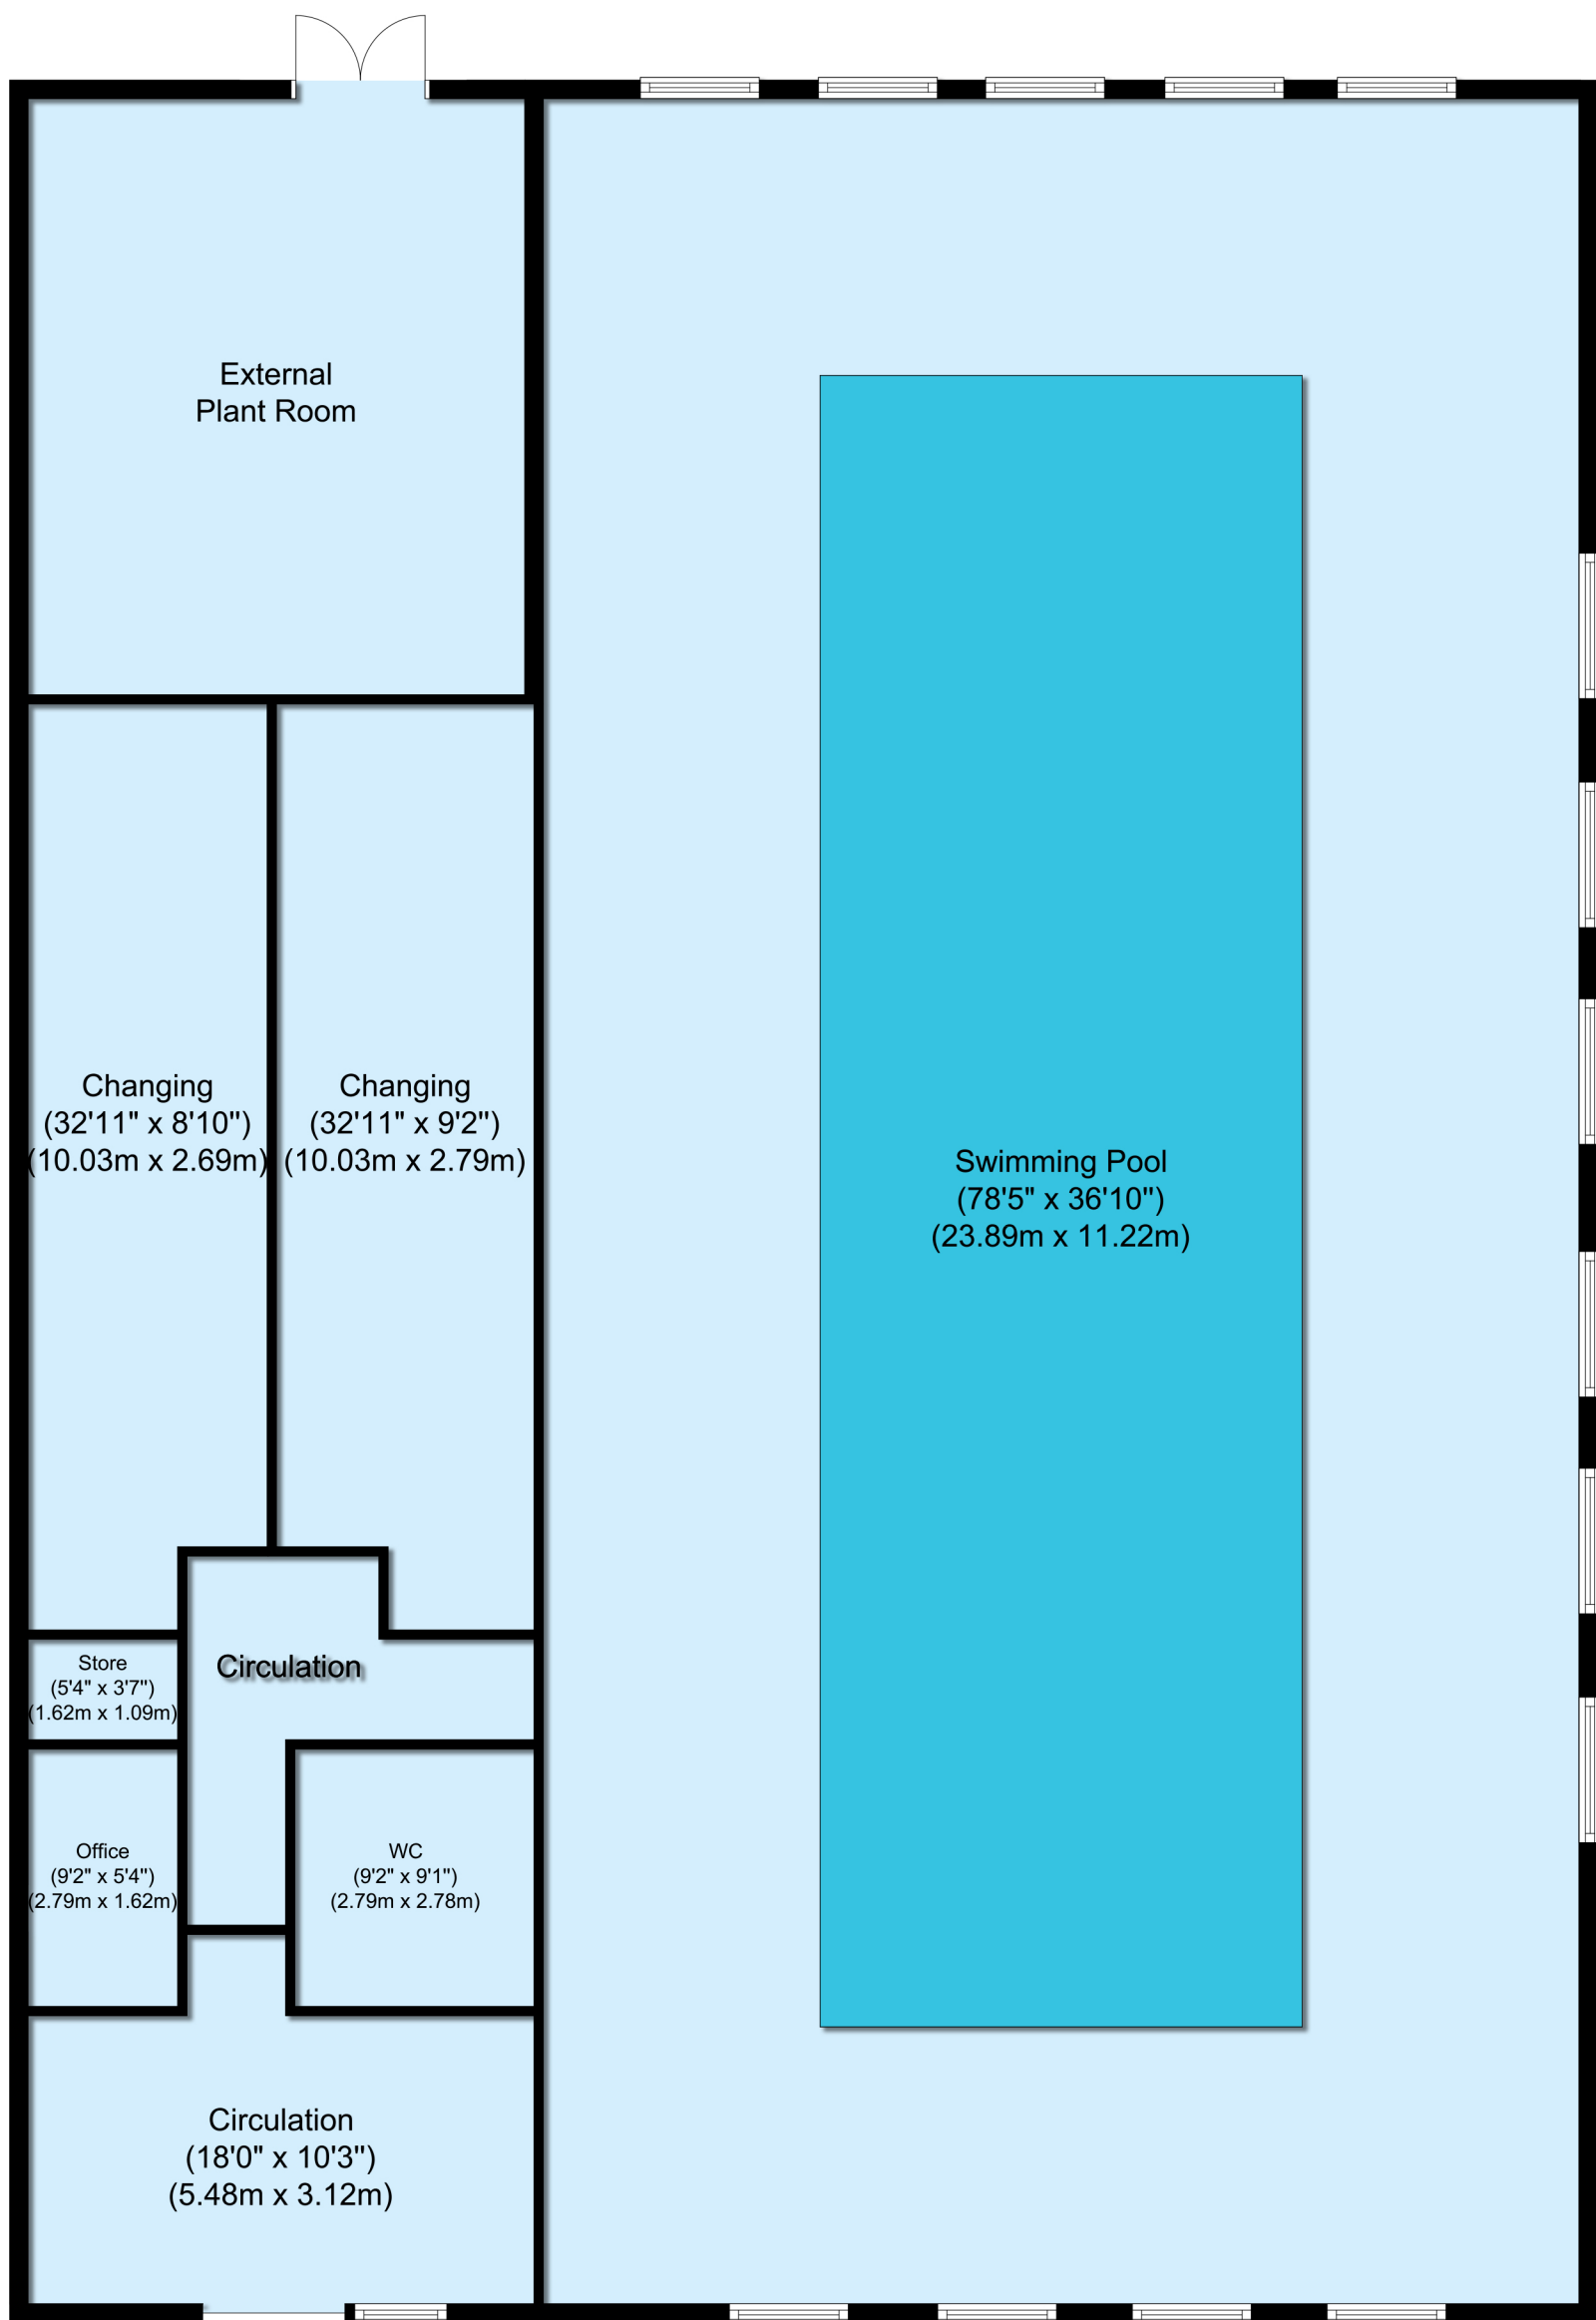

Moorlands School, Swimming Pool, Leeds, LS16 5PF

APPROX. GROSS INTERNAL FLOOR AREA 4320.09 SQ.FT. (401.35 SQ. M.)

Illustration for identification purposes only, not to scale.