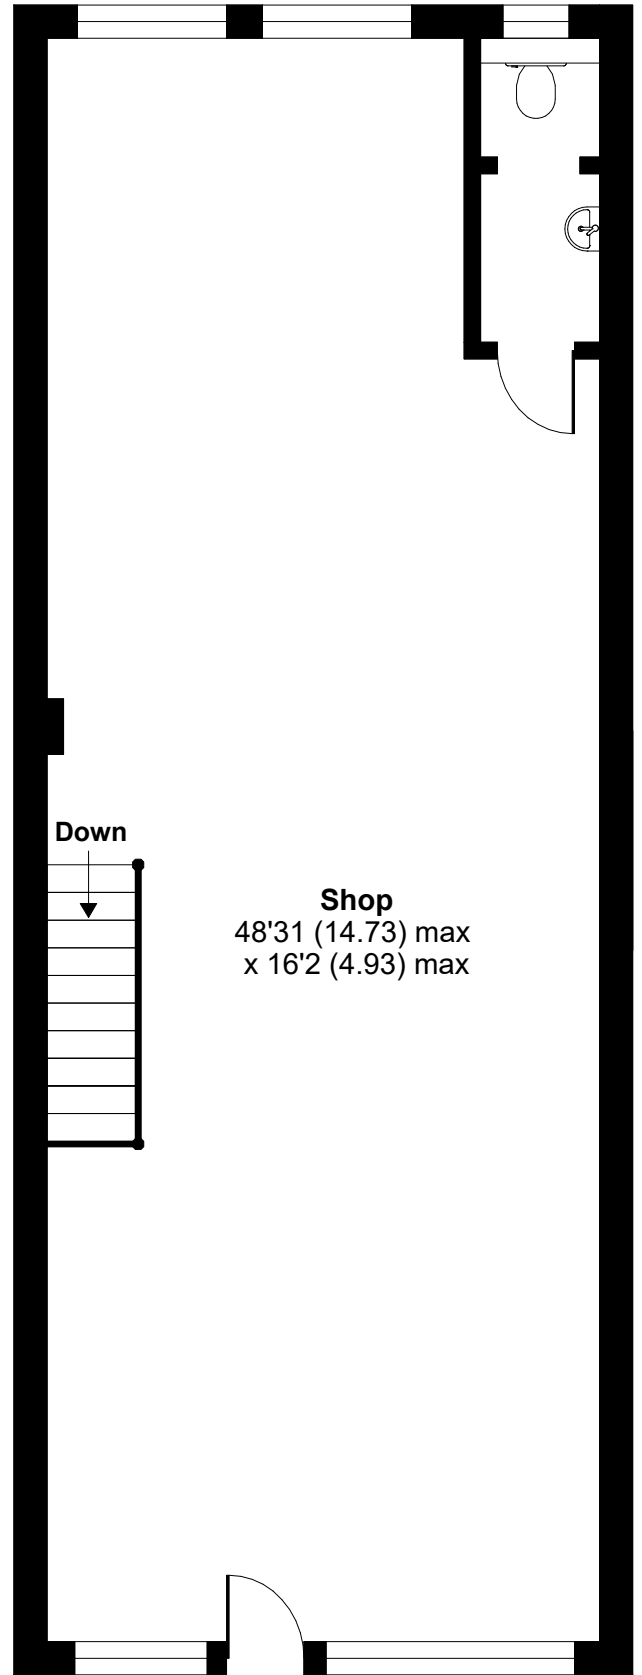

Fairfax Road, London, NW6

Net Internal Area = 1255 sq ft / 116.5 sq m

For identification only - Not to scale

LOWER GROUND FLOOR

GROUND FLOOR