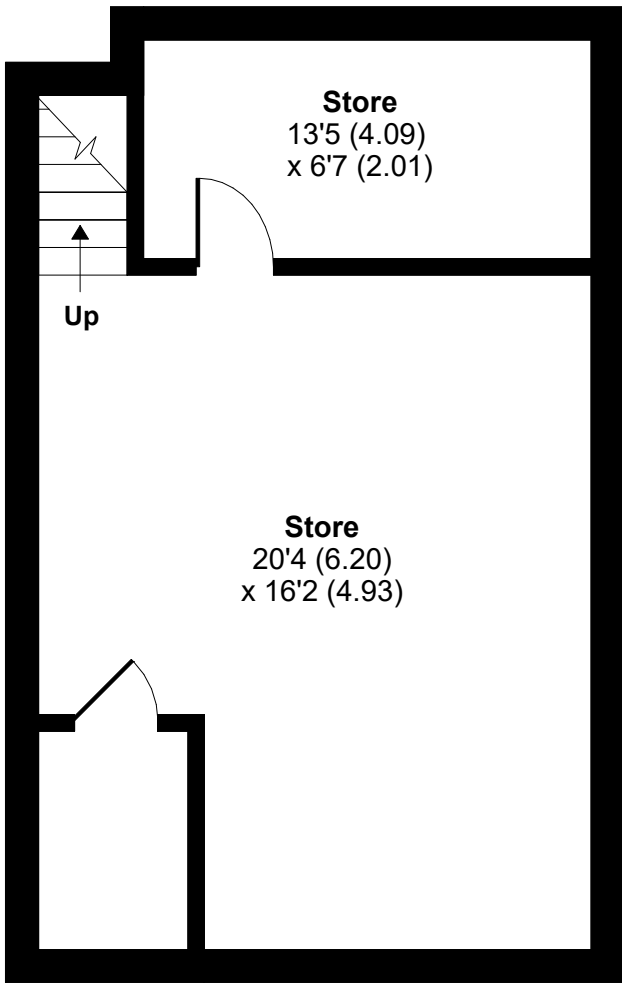

Fairfax Road, London, NW6

Net Internal Area = 1255 sq ft / 116.5 sq m

For identification only - Not to scale

LOWER GROUND FLOOR

GROUND FLOOR