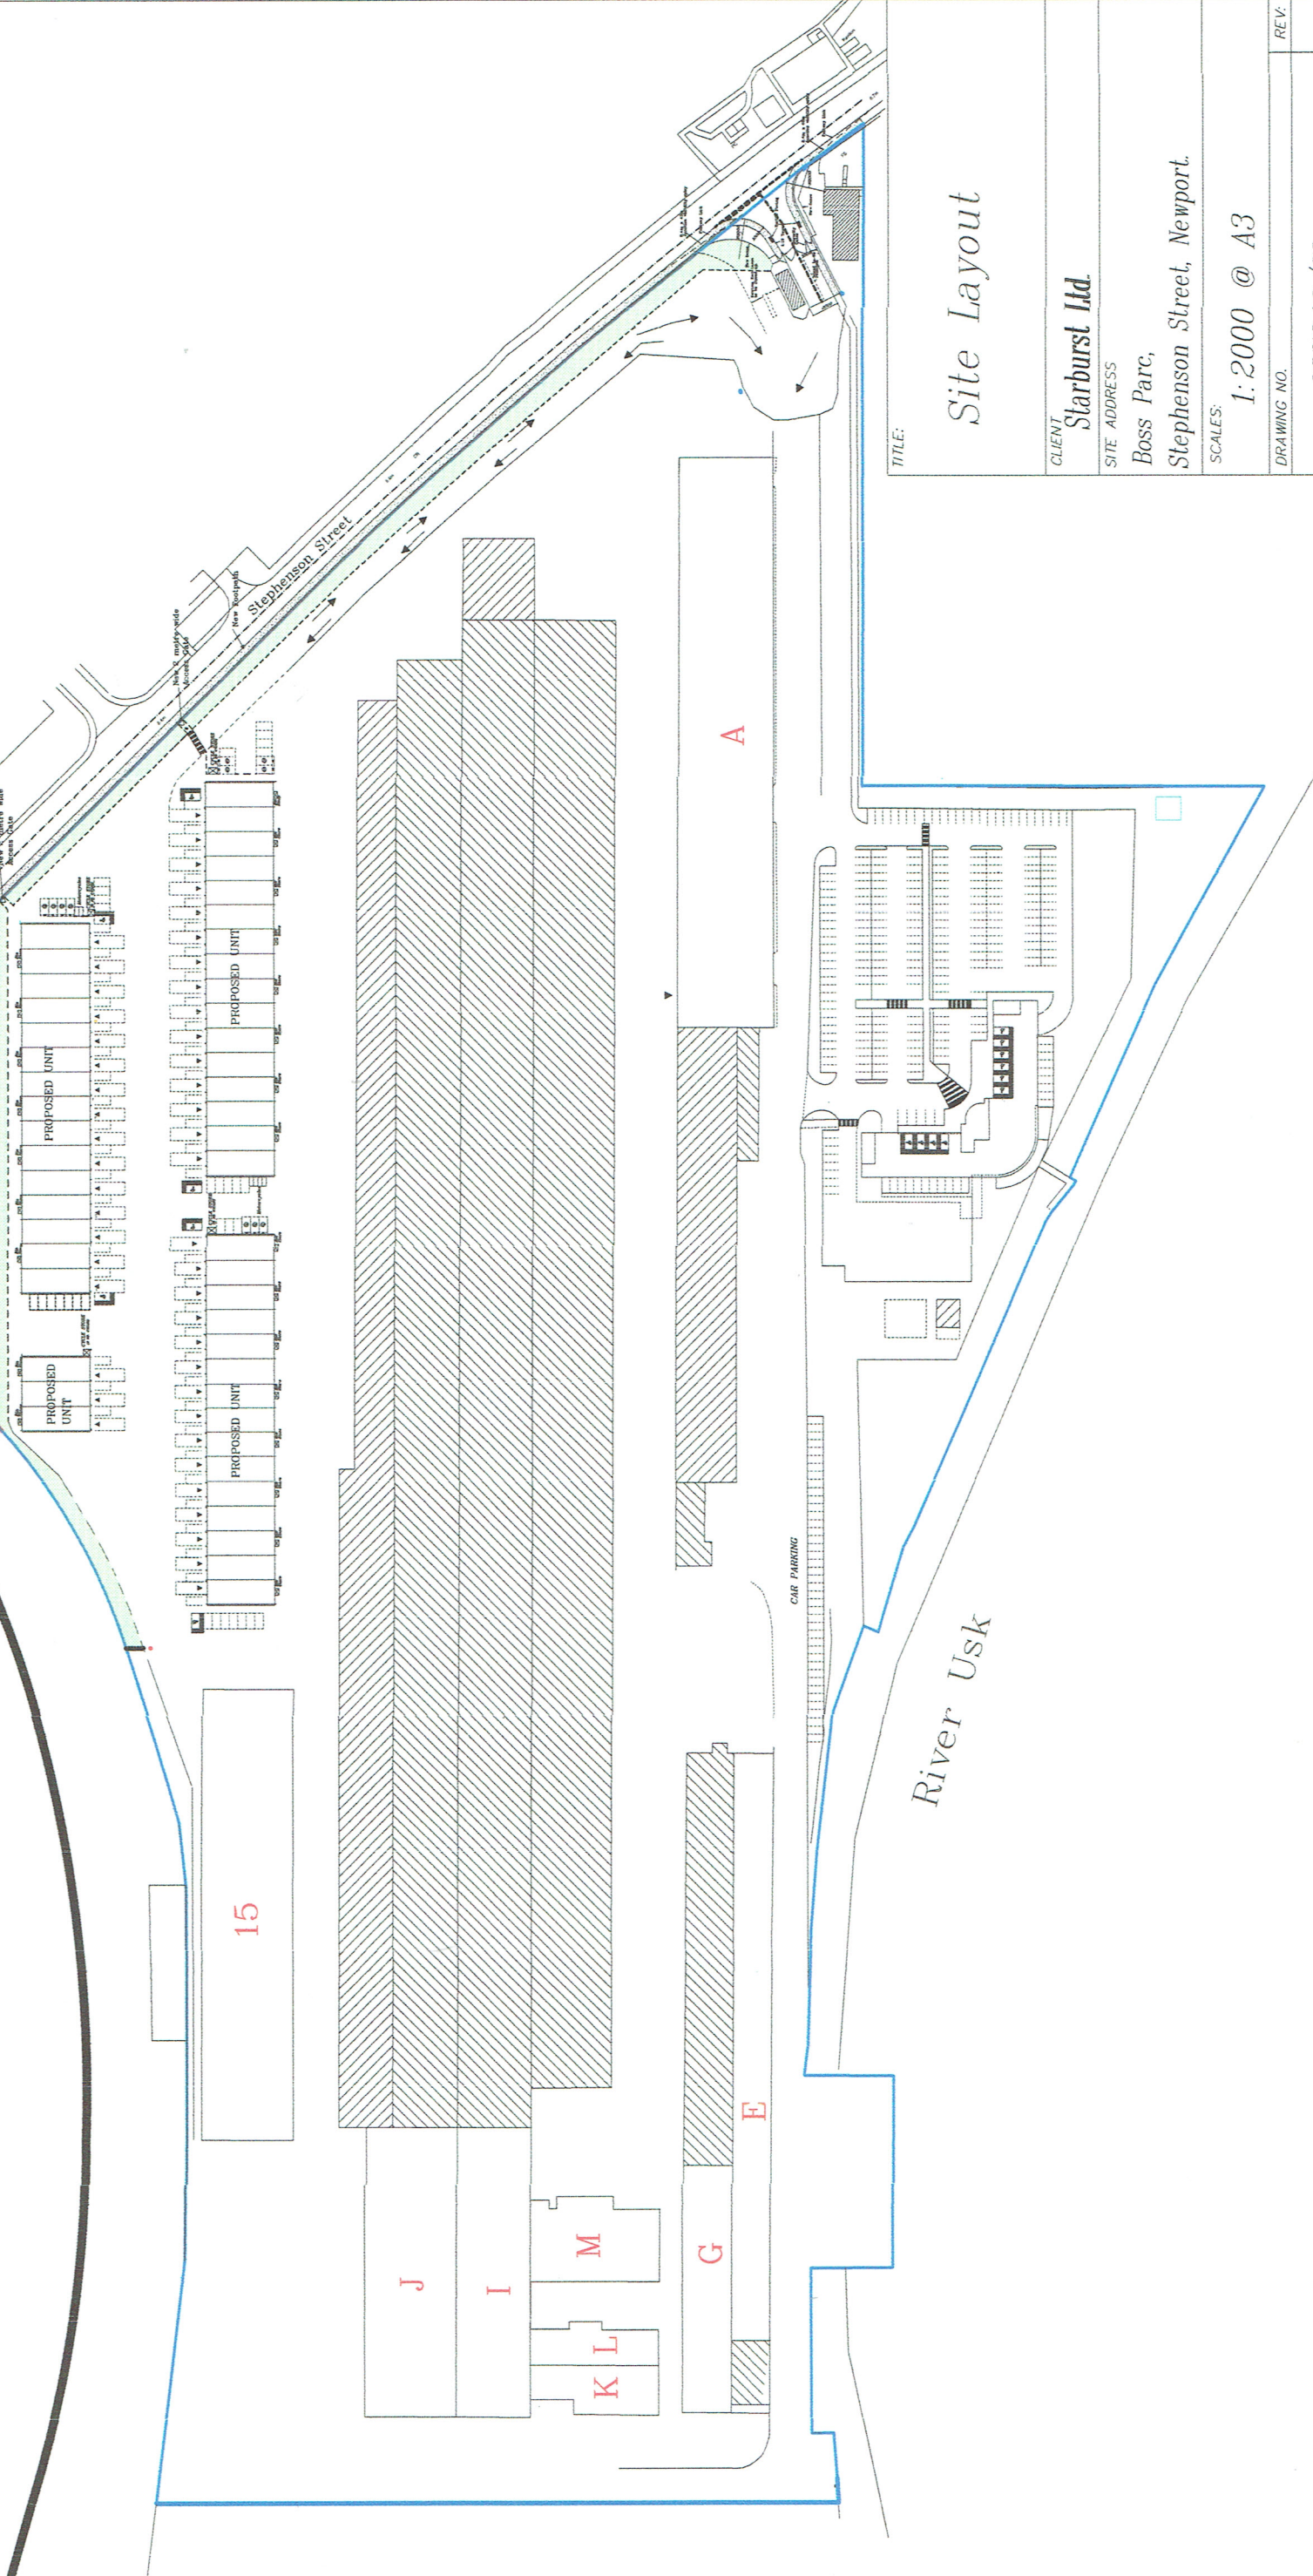

Unit Occupant	Units No.
Egerton Recovery	A
Duralloy	E
Total Asia	G
F W Homestores	I
Aminoa	J
Westwood Windows	K
LCS Riggig	L
Kettler	M
	15

PLANTING

TITLE:

Site Layout

CLIENT
Starburst Ltd.

SITE ADDRESS
Boss Parc,
Stephenson Street, Newport.

SCALES:
1:2000 @ A3

DRAWING NO.

027042/SL

REV: