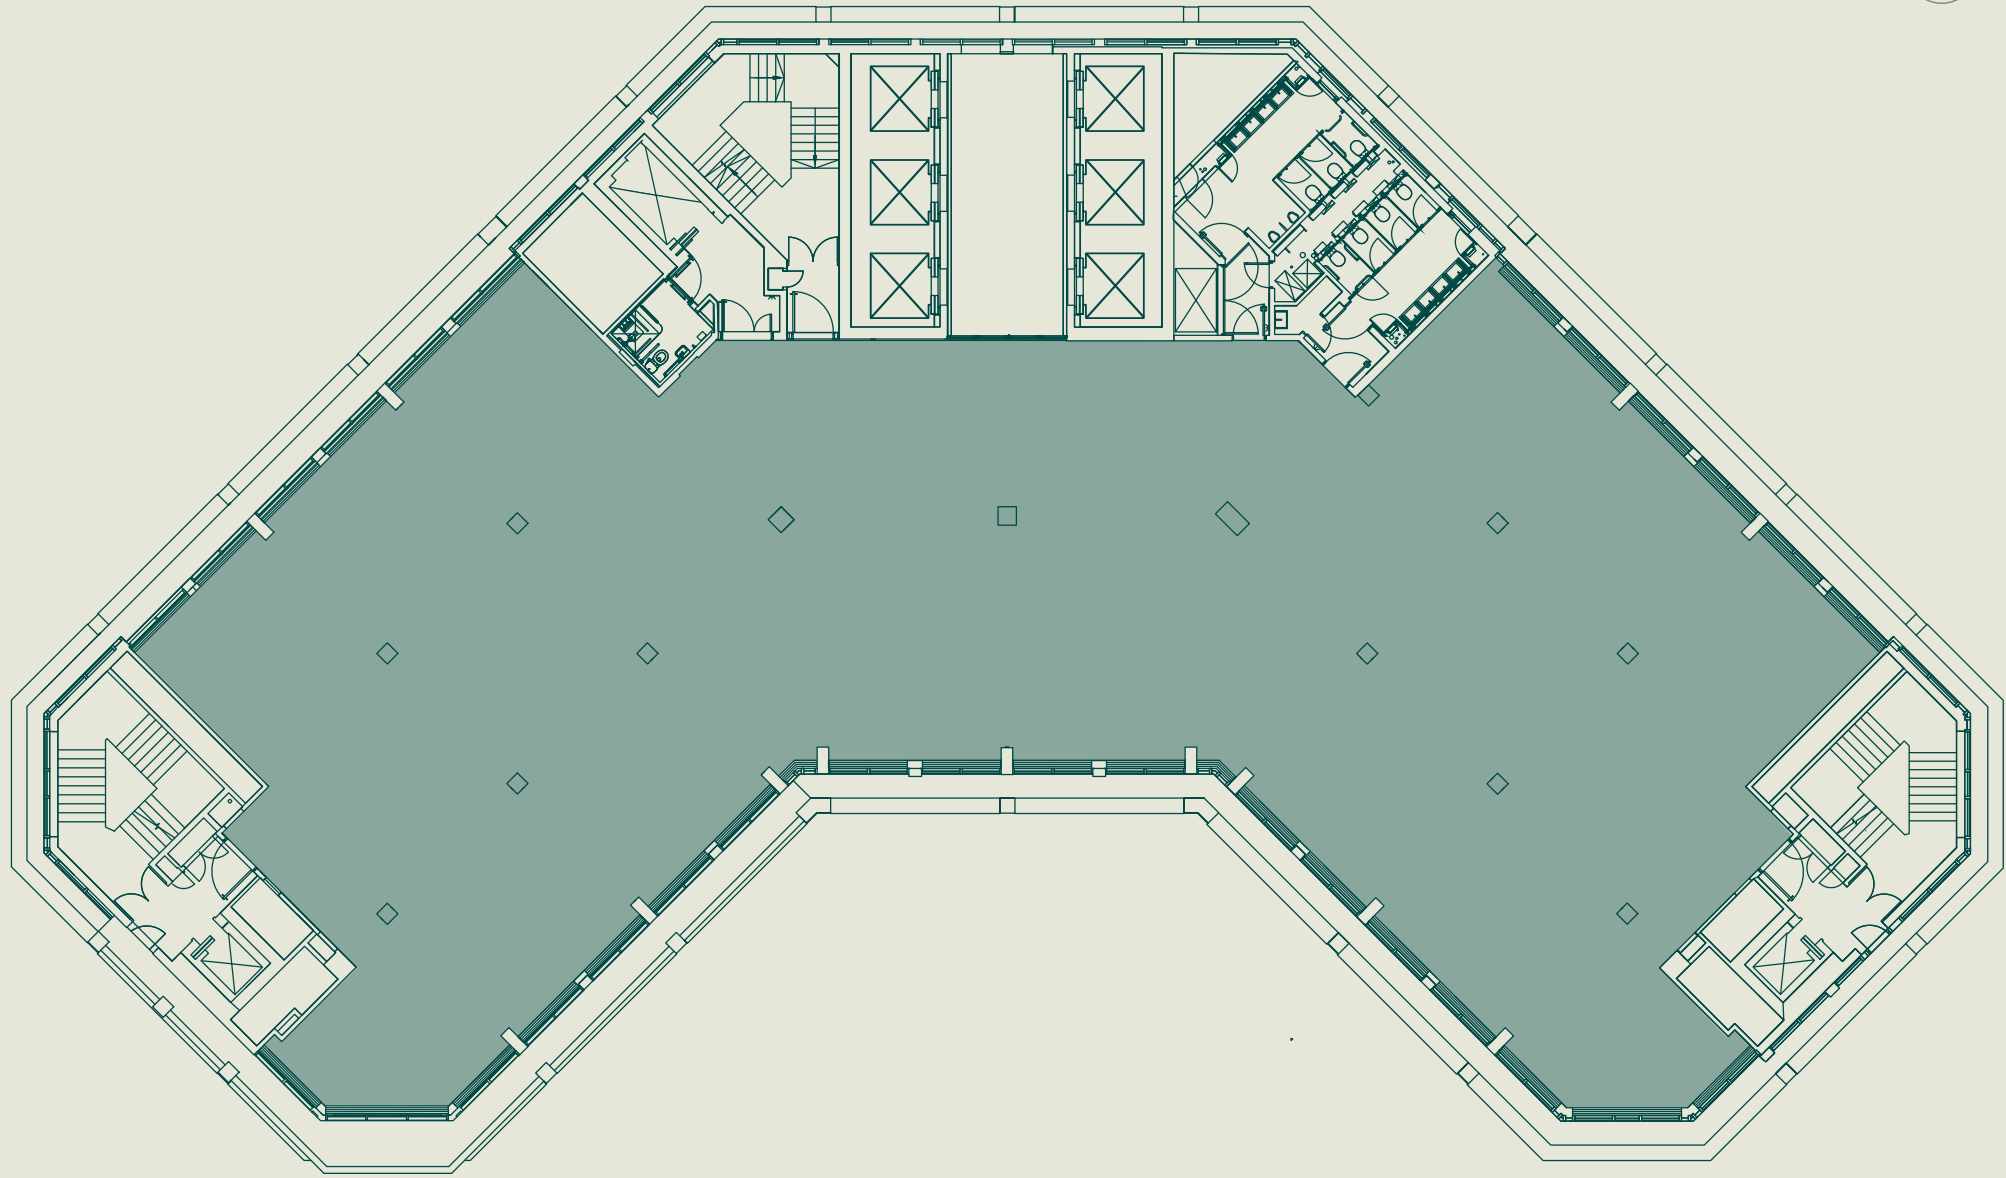

Tenth Floor
8,082 sq ft / 751 sq m

Stephen Street

 Demise

Tottenham Court Road