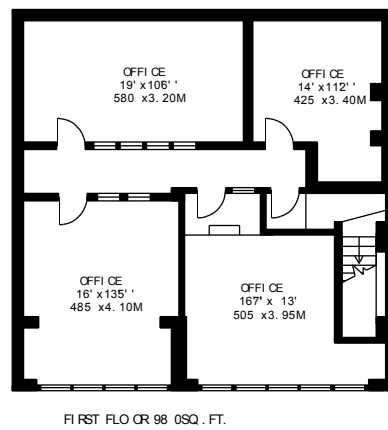

13 TALINACENTRE
LONDONS W6
APPROXIMATE INTERNAL FLOOR AREA
1929 SQ. FT. / 179.2 SQ.M.

PAR KING AREA (Not Shown in Correct Position)

SCALE 1:200 on A4