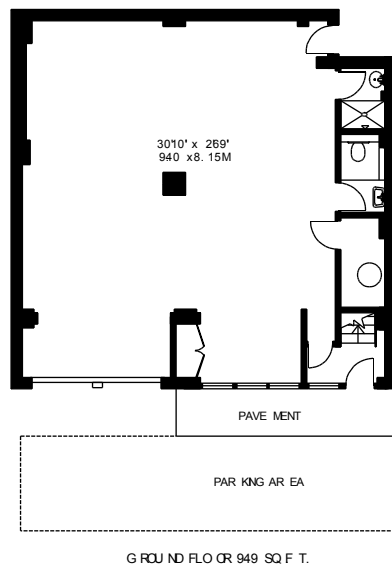

13 TALINACENTRE
LONDONS W6
APPROXIMATE INTERNAL FLOOR AREA
1929 SQ. FT. / 179.2 SQ.M.

PAR KING AREA (Not Shown in Correct Position)

SCALE 1:200 on A4