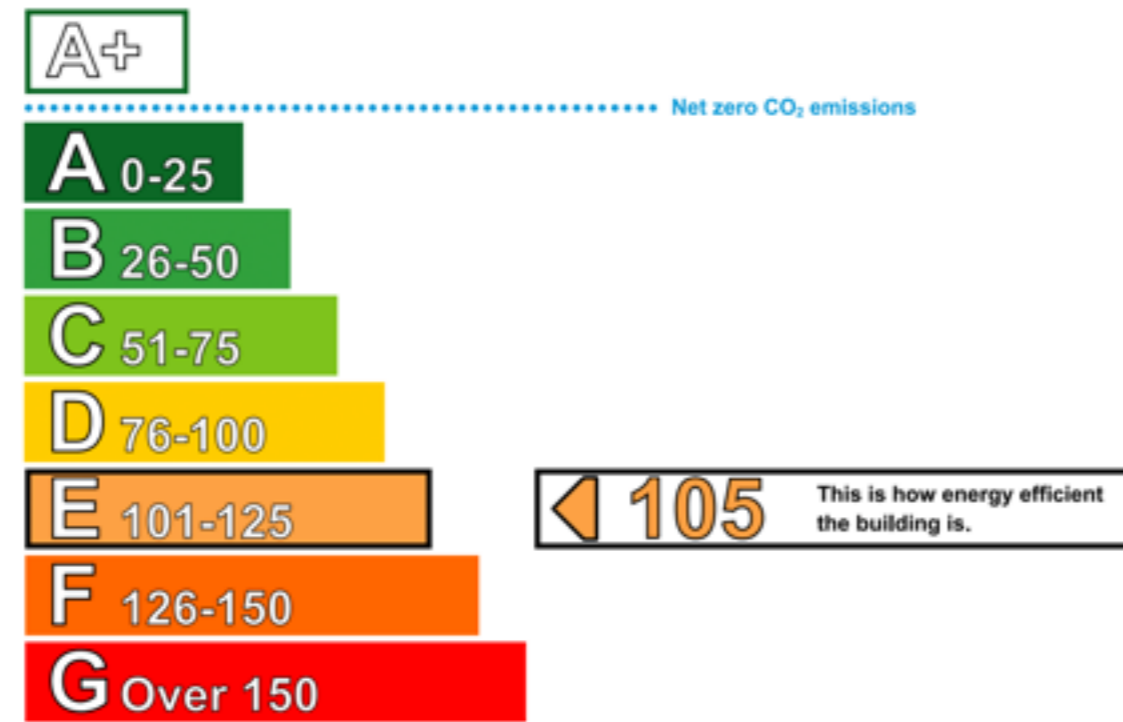

Energy Performance Certificate

Non-Domestic Building

Alpha International Accomodation Ltd
Plantation House, Ecclesall Road
SHEFFIELD
S11 8NX

Certificate Reference Number:
0197-0599-9230-6600-4303

This certificate shows the energy rating of this building. It indicates the energy efficiency of the building fabric and the heating, ventilation, cooling and lighting systems. The rating is compared to two benchmarks for this type of building: one appropriate for new buildings and one appropriate for existing buildings. There is more advice on how to interpret this information in the guidance document *Energy Performance Certificates for the construction, sale and let of non-dwellings* available on the Government's website at www.gov.uk/government/collections/energy-performance-certificates.

Energy Performance Asset Rating

More energy efficient

Less energy efficient

Technical Information

Main heating fuel:	Grid Supplied Electricity
Building environment:	Air Conditioning
Total useful floor area (m ²):	834
Building complexity (NOS level):	3
Building emission rate (kgCO ₂ /m ² per year):	69.71
Primary energy use (kWh/m ² per year):	Not available

Benchmarks

Buildings similar to this one could have ratings as follows:

29	If newly built
86	If typical of the existing stock