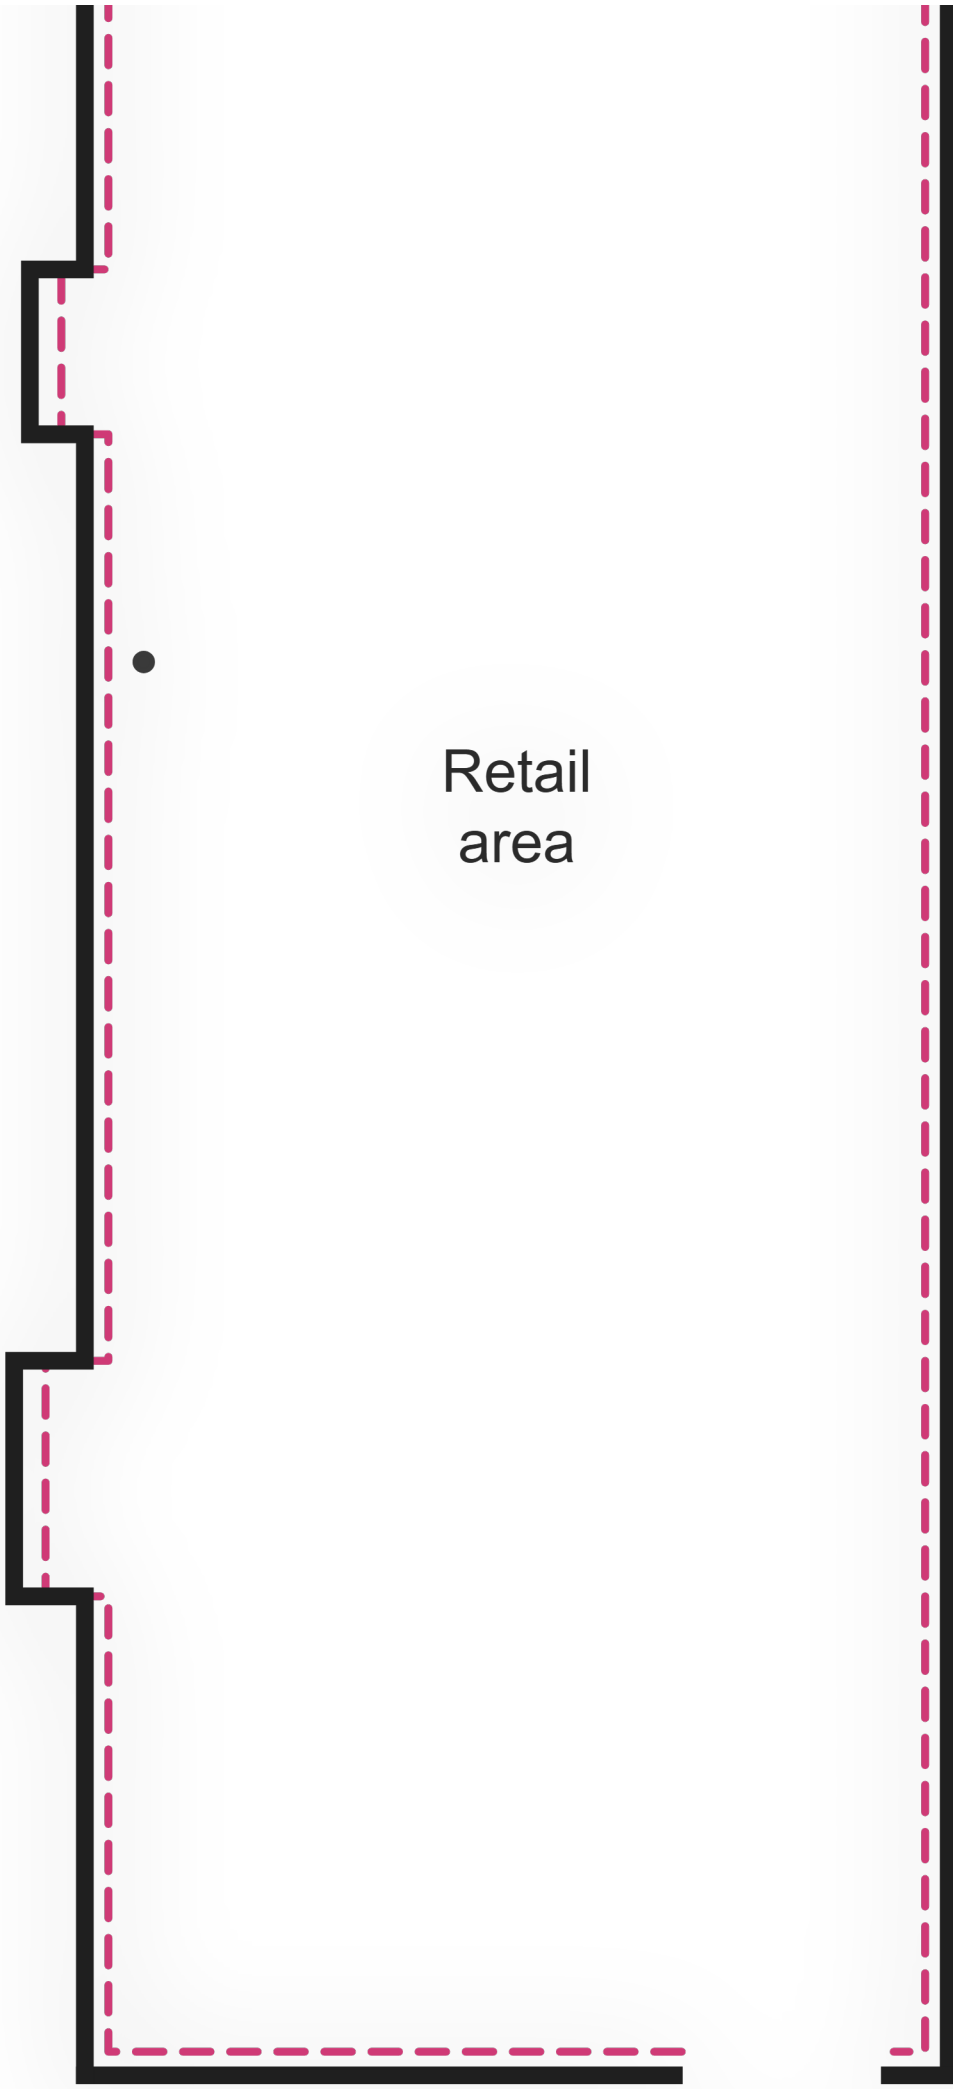

Car Park

Store

Office

Down

N

Retail
area

Entrance

Ground Floor

Scale 1:100