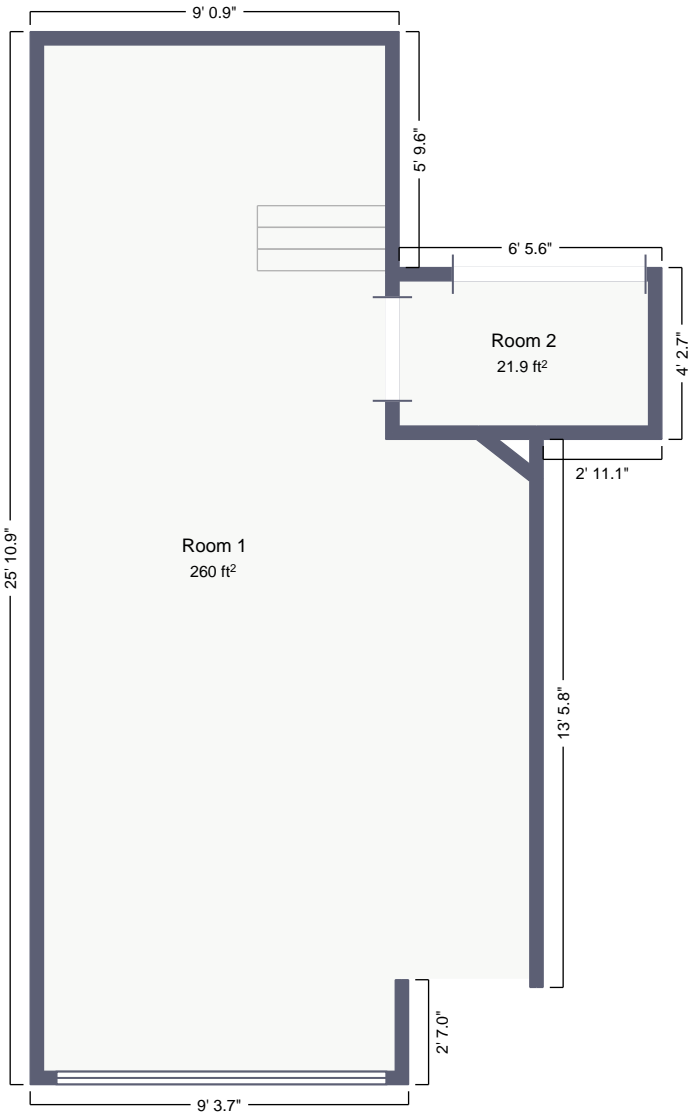

Floorplan

Approximately 310 ft² total

3 ft

Made with

Polycam