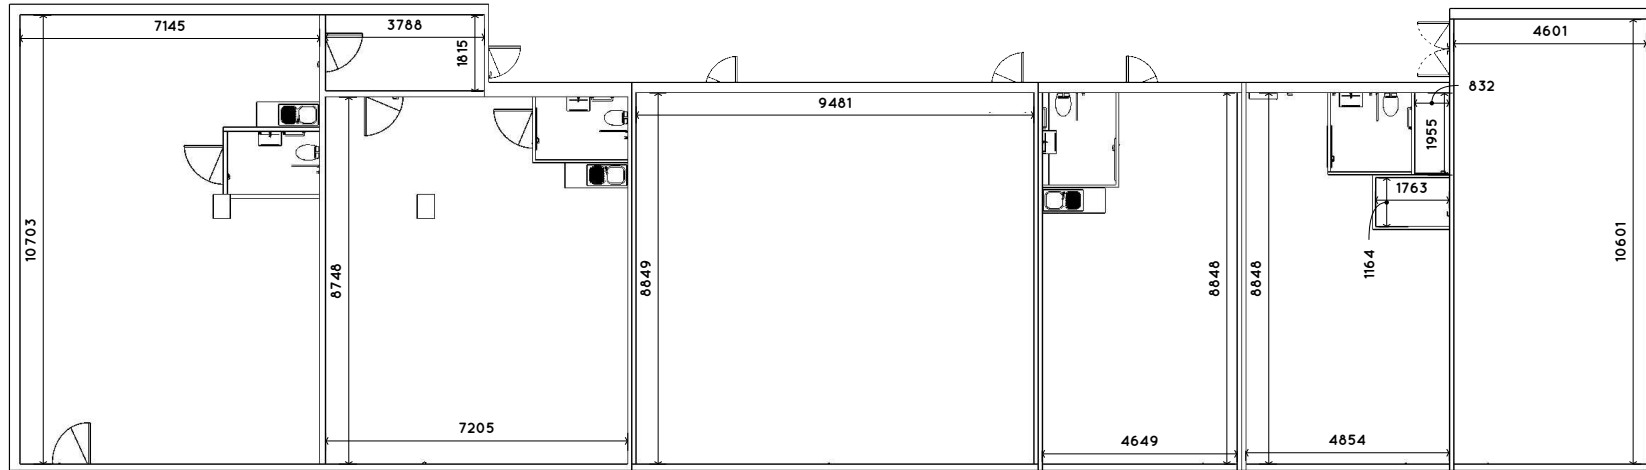

Hereford St, Plans
(not to scale)

PROPOSED GROUND
FLOOR GA

PROJECT 7841	SCALE 1:100 @ A3	Designer SK
DRG NO G001	REV B	