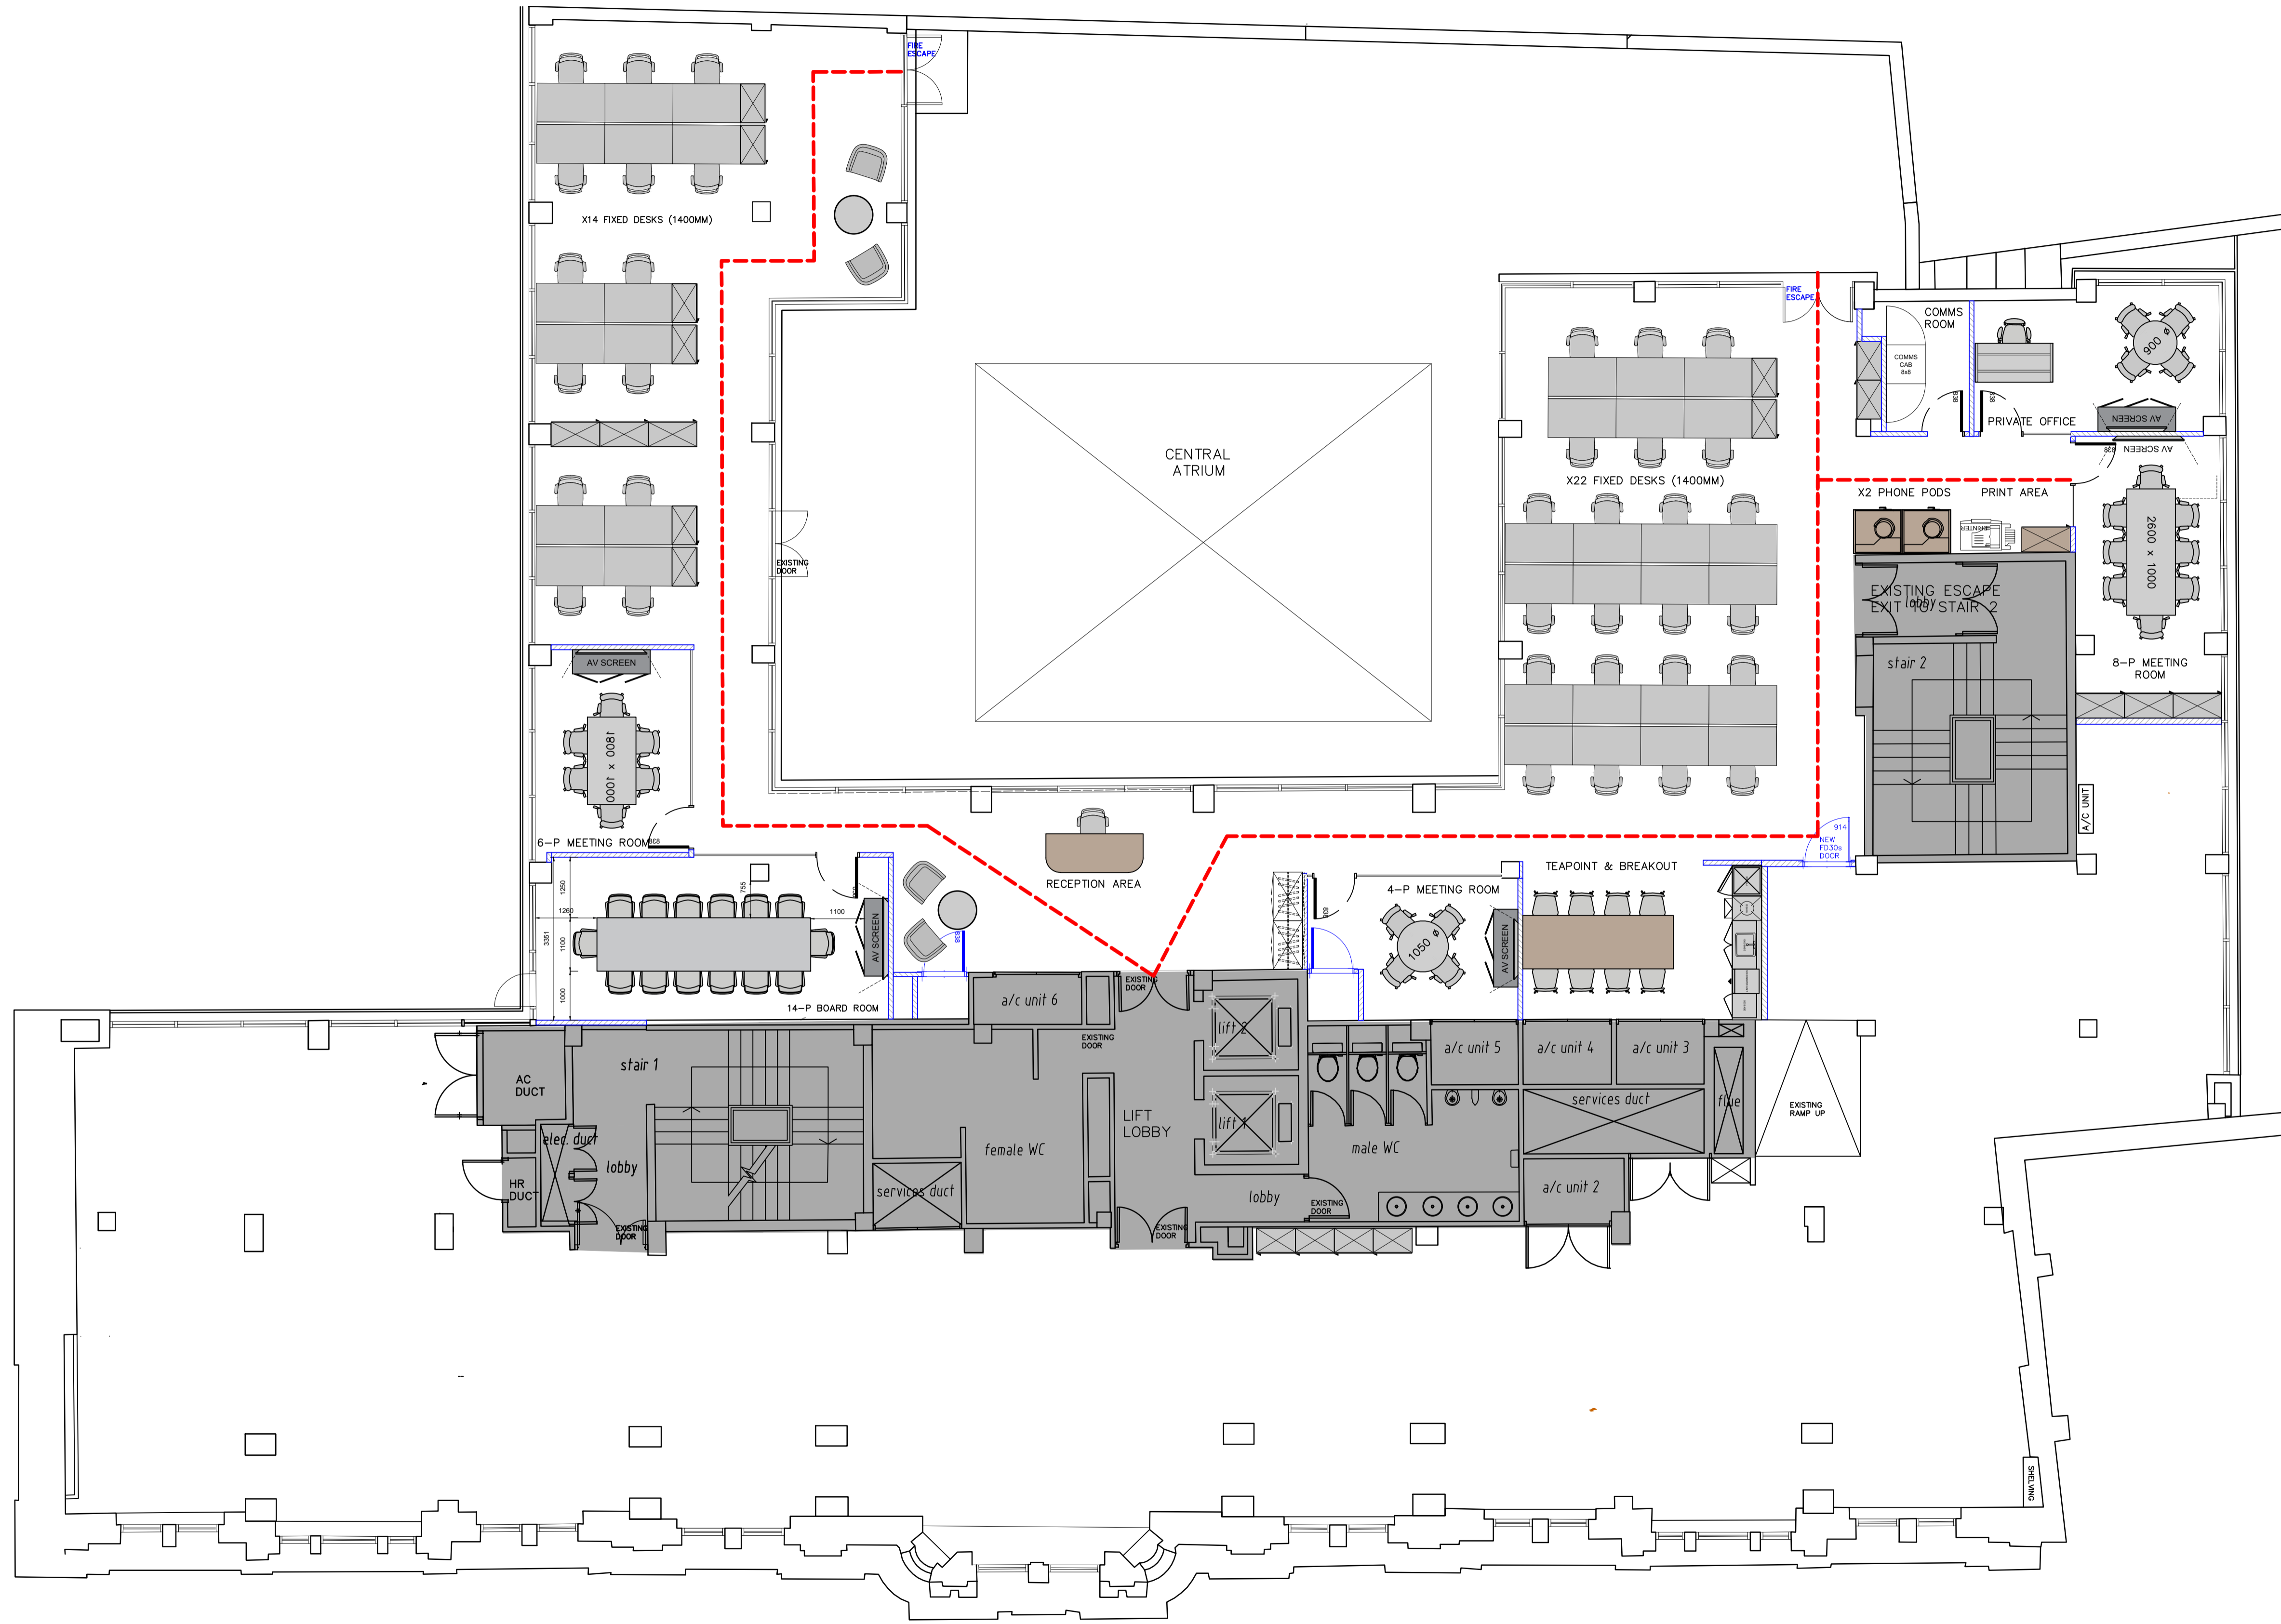

KEY TO GENERAL ARRANGEMENT

Existing fit-out & basebuild

New partitioning, glazing and doors

Furniture

ELY PLACE

Drawing first produced MTLF 20/03/26

REV	DESCRIPTION	BY	DATE

DRAWING STATUS
FEASIBILITY

SRP

Address
15-20 Ely Place
London
EC1N 6SN

Project Number F1711	Floor 01	Detail GA

Drawing Title
**First Floor
General Arrangement**

Produced by	Scale	Date Created	Rev
MTLF	1:75@A1	13/04/26	-