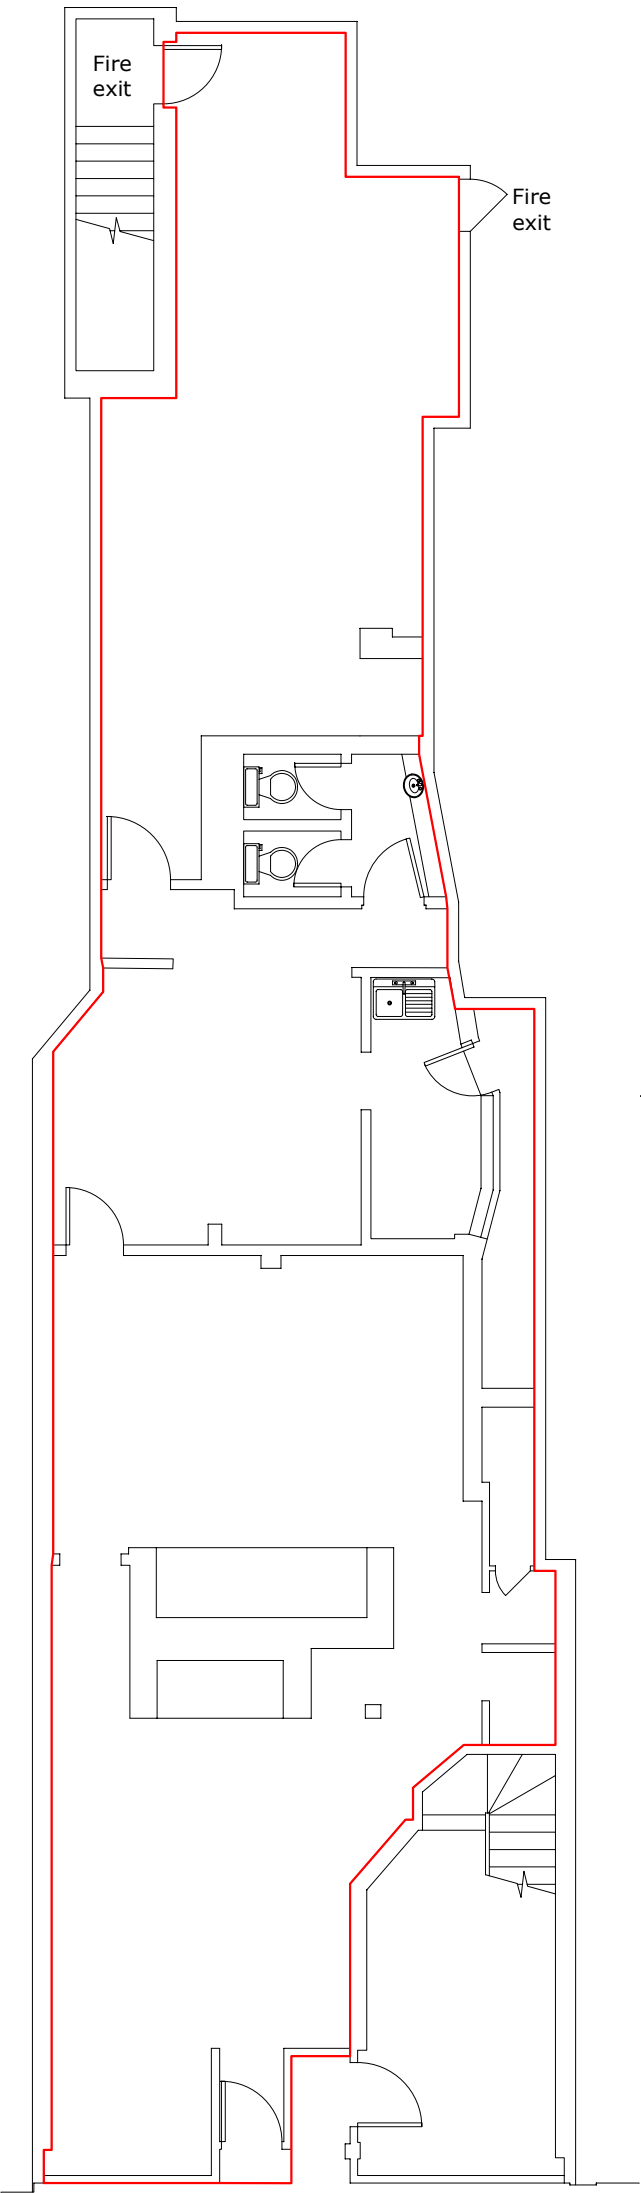

Location plan scale 1:1250

Ground Floor

Second Floor

First Floor

Trueplan (UK) Ltd
Mount Pleasant House
2-4 Lonsdale Gardens
Tunbridge Wells
Kent TN1 1HJ

17 High Street, Tenterden, Kent, TN30 6BN

Scale 1:100 @A3
Drawing no: 30284
Drawn on: 21/07/2016
Revision 0