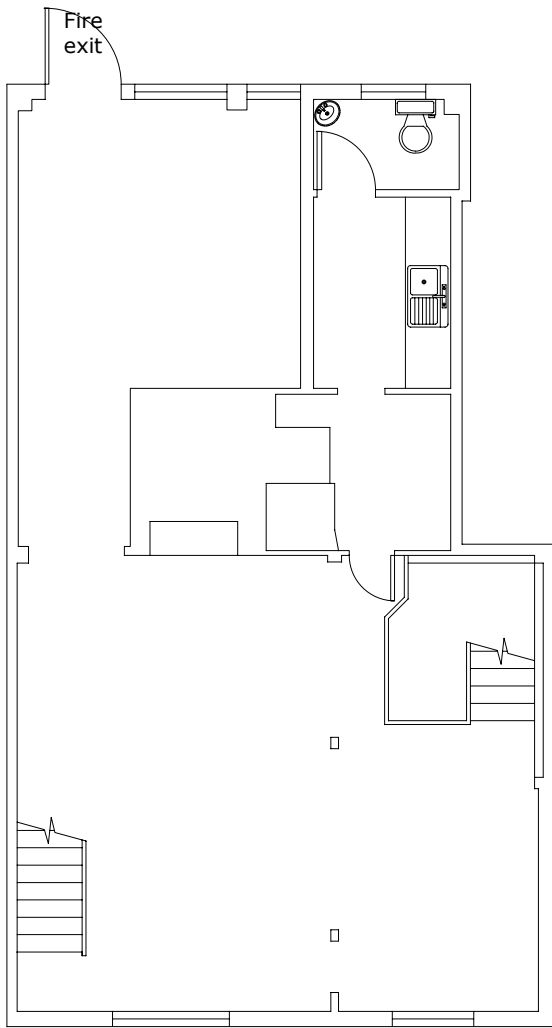

Location plan scale 1:1250

Ground Floor

Second Floor

First Floor

Trueplan (UK) Ltd
Mount Pleasant House
2-4 Lonsdale Gardens
Tunbridge Wells
Kent TN1 1HJ

17 High Street, Tenterden, Kent, TN30 6BN

Scale 1:100 @A3
Drawing no: 30284
Drawn on: 21/07/2016
Revision 0