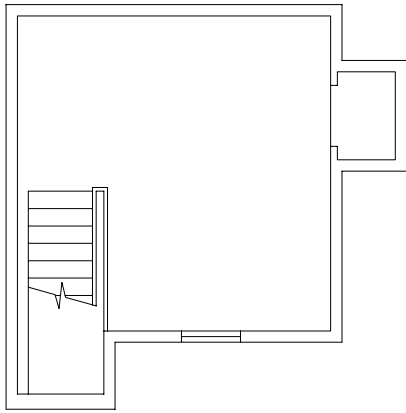

Location plan scale 1:1250

Ground Floor

Second Floor

First Floor

Trueplan (UK) Ltd
Mount Pleasant House
2-4 Lonsdale Gardens
Tunbridge Wells
Kent TN1 1HJ

17 High Street, Tenterden, Kent, TN30 6BN

Scale 1:100 @A3
Drawing no: 30284
Drawn on: 21/07/2016
Revision 0