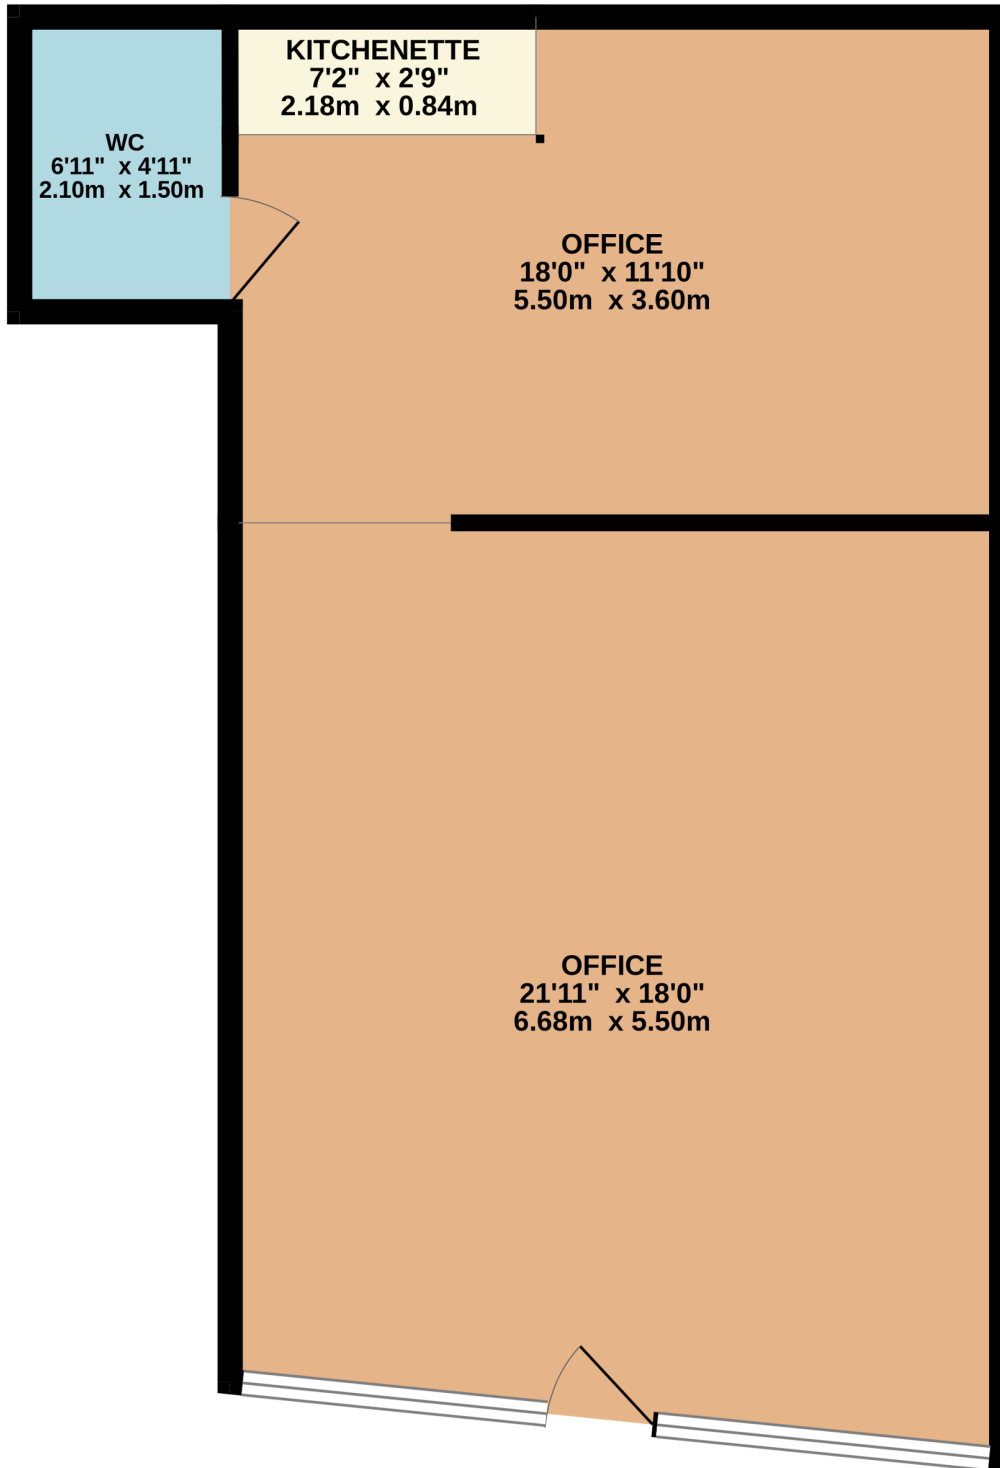

GROUND FLOOR
626 sq.ft. (58.1 sq.m.) approx.

TOTAL FLOOR AREA : 626 sq.ft. (58.1 sq.m.) approx.

Whilst every attempt has been made to ensure the accuracy of the floorplan contained here, measurements of doors, windows, rooms and any other items are approximate and no responsibility is taken for any error, omission or mis-statement. This plan is for illustrative purposes only and should be used as such by any prospective purchaser. The services, systems and appliances shown have not been tested and no guarantee as to their operability or efficiency can be given.
Made with Metropix ©2026