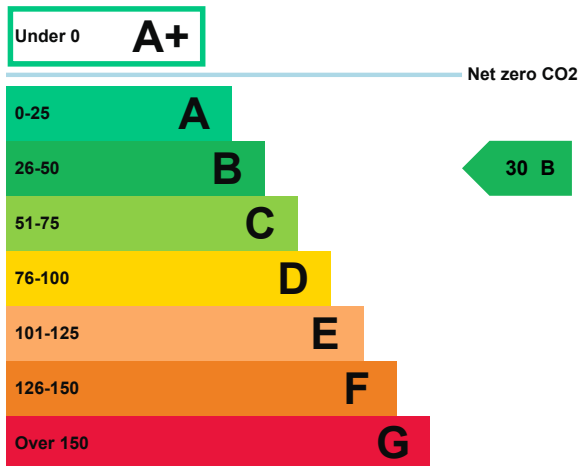

Energy performance certificate (EPC)

25 Springfield Road CHELMSFORD CM2 6JE	Energy rating	Valid until: 21 June 2036
	B	Certificate number: 0280-4735-0876-8002-5512

Property type	Restaurants and Cafes/Drinking Establishments/Takeaways
Total floor area	112 square metres

Rules on letting this property

Properties can be let if they have an energy rating from A+ to E.

Energy rating and score

This property's energy rating is B.

Properties get a rating from A+ (best) to G (worst) and a score.

The better the rating and score, the lower your property's carbon emissions are likely to be.

How this property compares to others

Properties similar to this one could have ratings:

If newly built

18 A

If typical of the existing stock