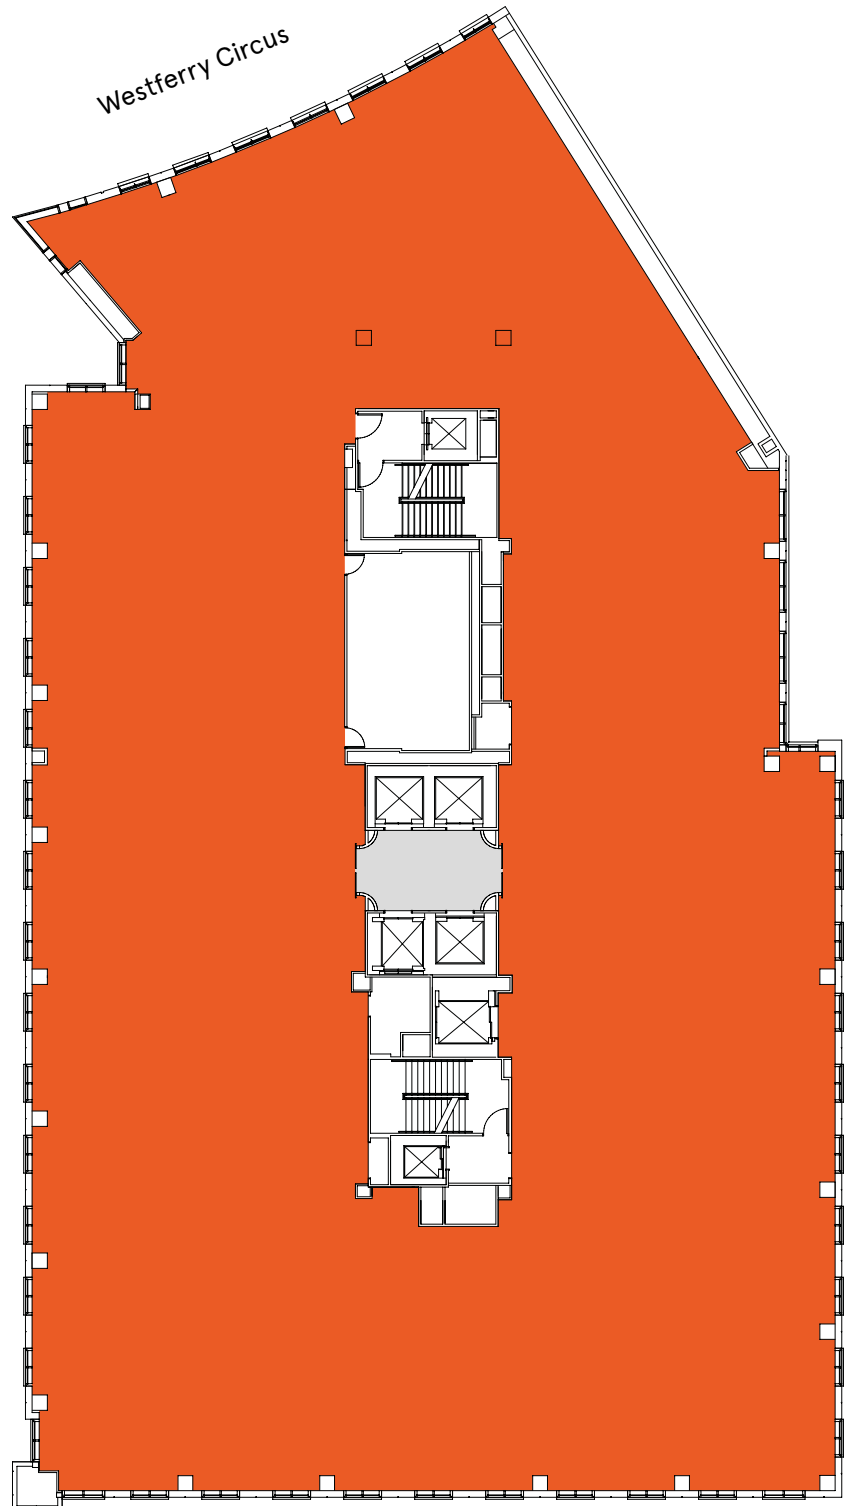

Westferry House

Part Third Floor Plan
8,016 Sq Ft (745 Sq M)

11 Westferry Circus
Canary Wharf

For indicative purposes only (not to scale)

Westferry House

Fourth Floor Plan

16,848 Sq Ft (1,565 Sq M)

11 Westferry Circus
Canary Wharf

For indicative purposes only (not to scale)