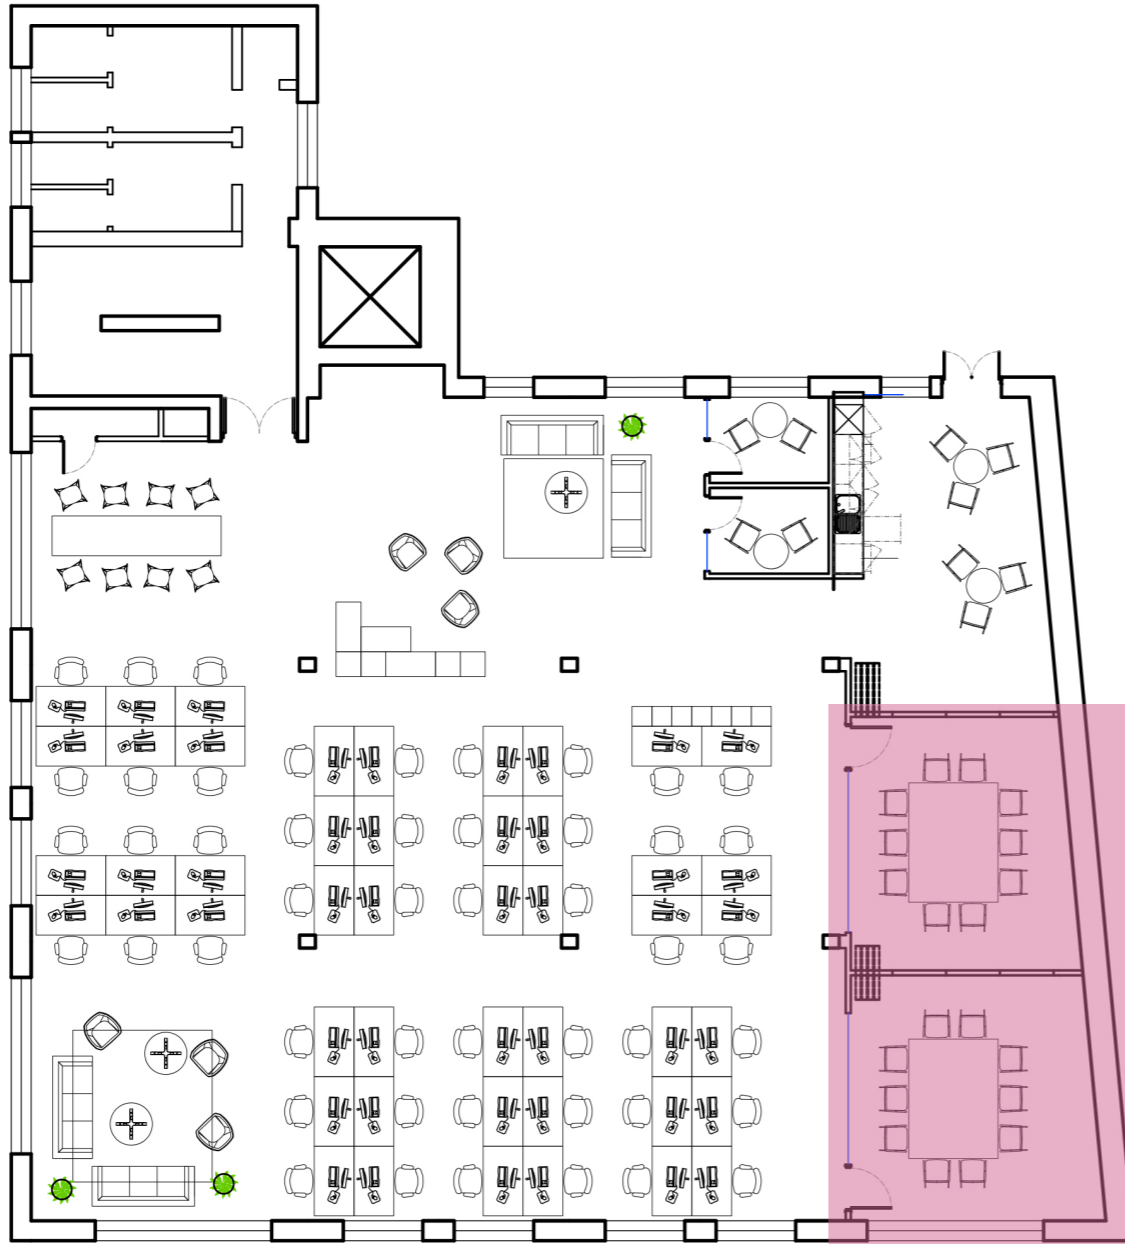

LOOK AND FEEL

SPACE PLAN

LIGHTING PLAN

Teapoint

<https://workstories.com/products/delta-cafe/>

<https://workstories.com/products/transit-chair-2/>

Open Plan Desking

<https://www.rawside.co/flx-worktable-desk>

<https://www.modusfurniture.co.uk/collection/lounge-chairs/plc-lounge-chair/>

<https://workstories.com/products/air-coffee/>

Meeting Table

<https://www.rawside.co/bad-boy-meeting-table>

<https://workstories.com/products/l19/>

1 to 1 rooms

<https://workstories.com/products/contour-low/>

<https://workstories.com/products/transit-cafe/>

Bleacher and screen

<https://www.buzzi.space/acoustic-solutions/buzziplanter>

<https://spacestor.com/products/seating/bleachers/>