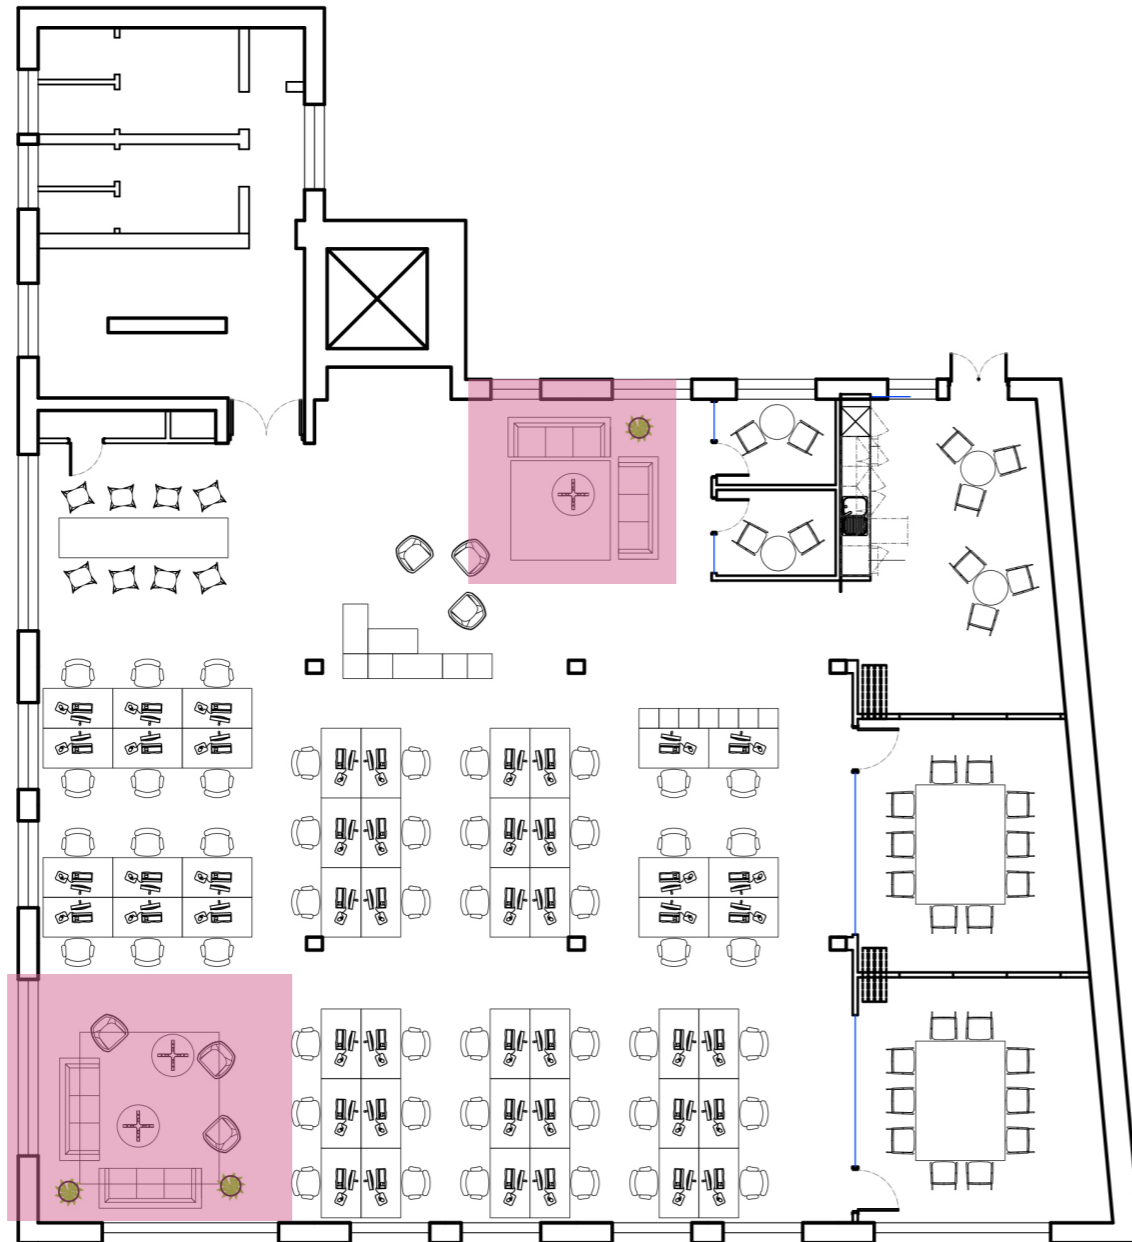

Casual Meeting and reception

<https://www.rawside.co/big-momma-sofa>

<https://www.modusfurniture.co.uk/collection/lounge-chairs/plc-lounge-chair/>

<https://workstories.com/products/air-coffee/>