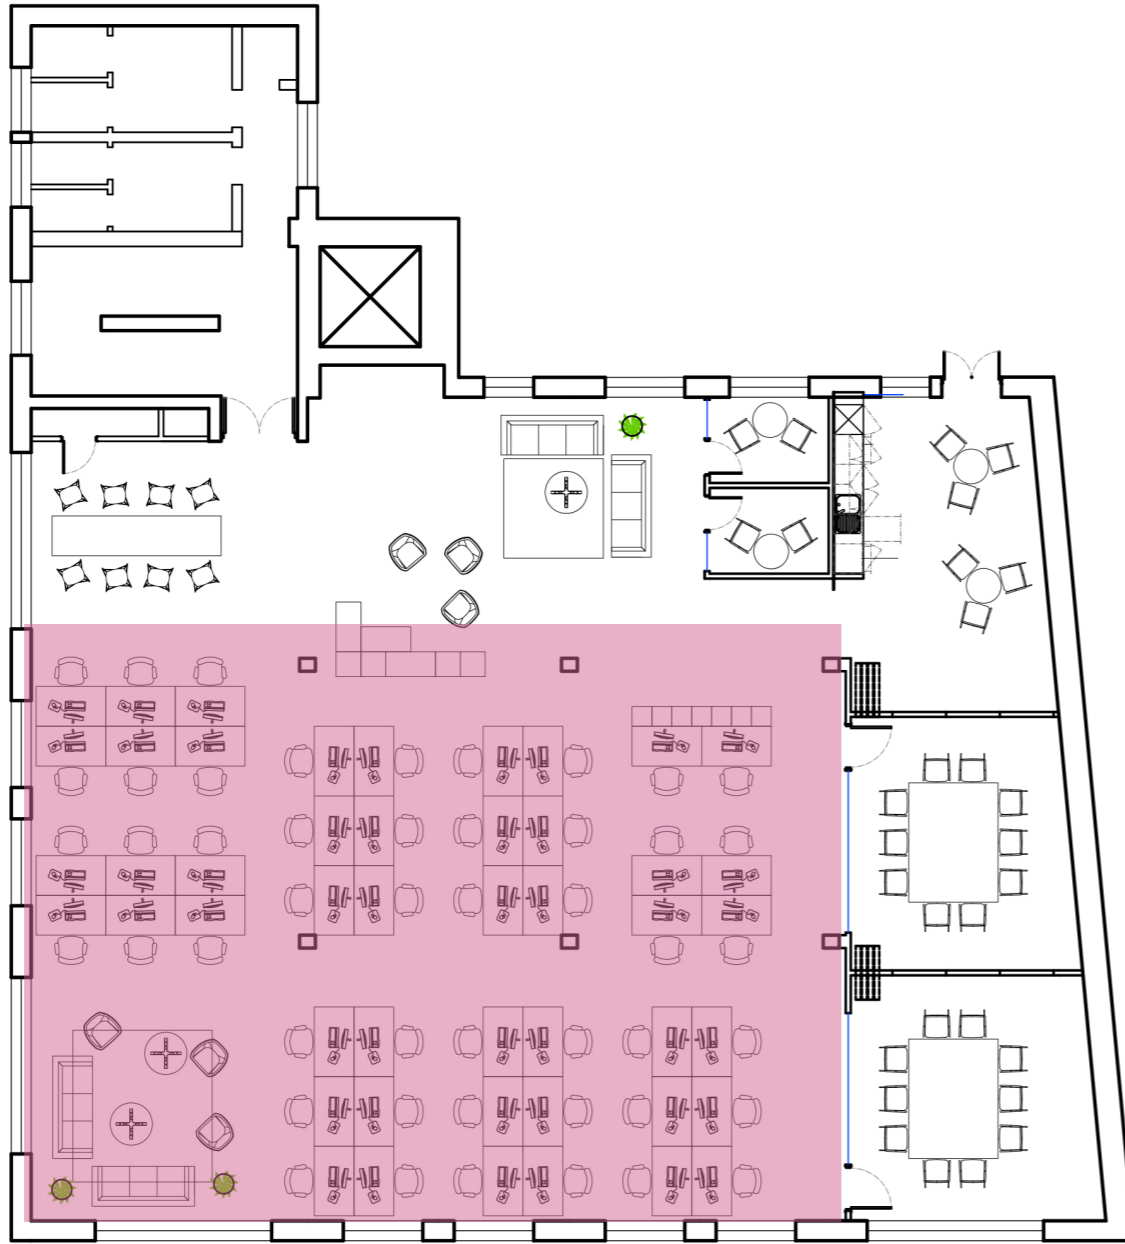

LOOK AND FEEL

SPACE PLAN

LIGHTING PLAN

Teapoint

<https://workstories.com/products/delta-cafe/>

<https://workstories.com/products/transit-chair-2/>

Open Plan Desking

<https://www.rawside.co/flx-worktable-desk>

<https://workstories.com/products/j1/>

Touchdown

<https://www.rawside.co/cat-table>

<https://workstories.com/products/transit-high-stool-uph/>

Casual Meeting and reception

<https://www.rawside.co/big-momma-sofa>