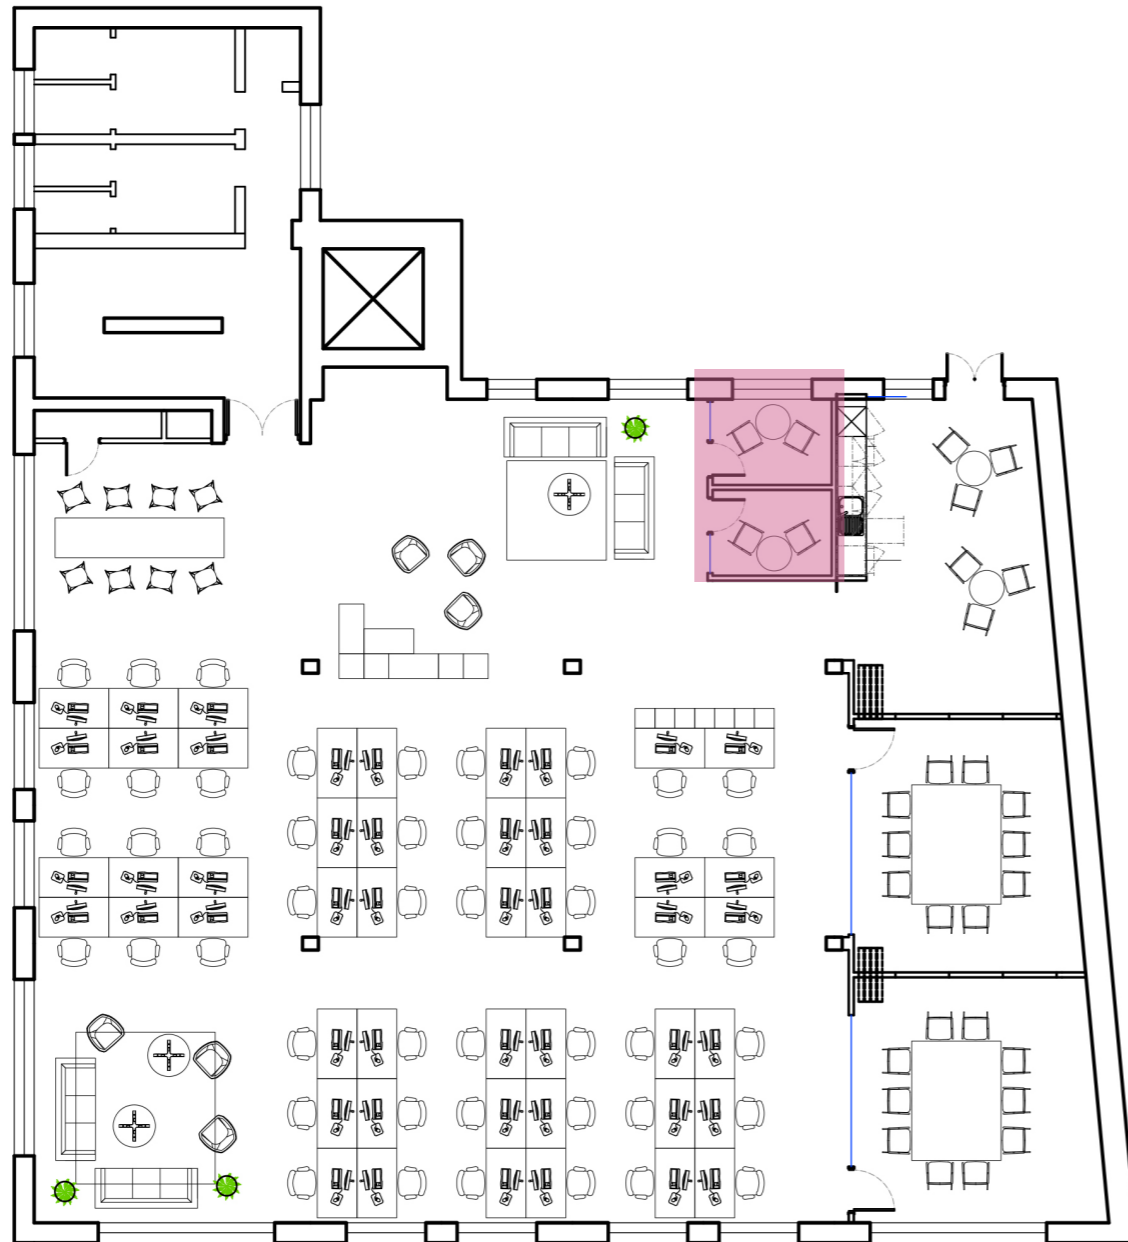

LOOK AND FEEL

SPACE PLAN

LIGHTING PLAN

Teapoint

<https://workstories.com/products/delta-cafe/>

<https://workstories.com/products/transit-chair-2/>

Open Plan Desking

<https://www.rawside.co/flx-worktable-desk>

<https://www.modusfurniture.co.uk/collection/lounge-chairs/plc-lounge-chair/>

<https://workstories.com/products/air-coffee/>

Meeting Table

<https://www.rawside.co/bad-boy-meeting-table>

<https://workstories.com/products/l19/>

1 to 1 rooms

<https://workstories.com/products/contour-low/>

<https://workstories.com/products/transit-cafe/>

Bleacher and screen

<https://www.buzzi.space/acoustic-solutions/buzziplanter>

<https://spacestor.com/products/seating/bleachers/>