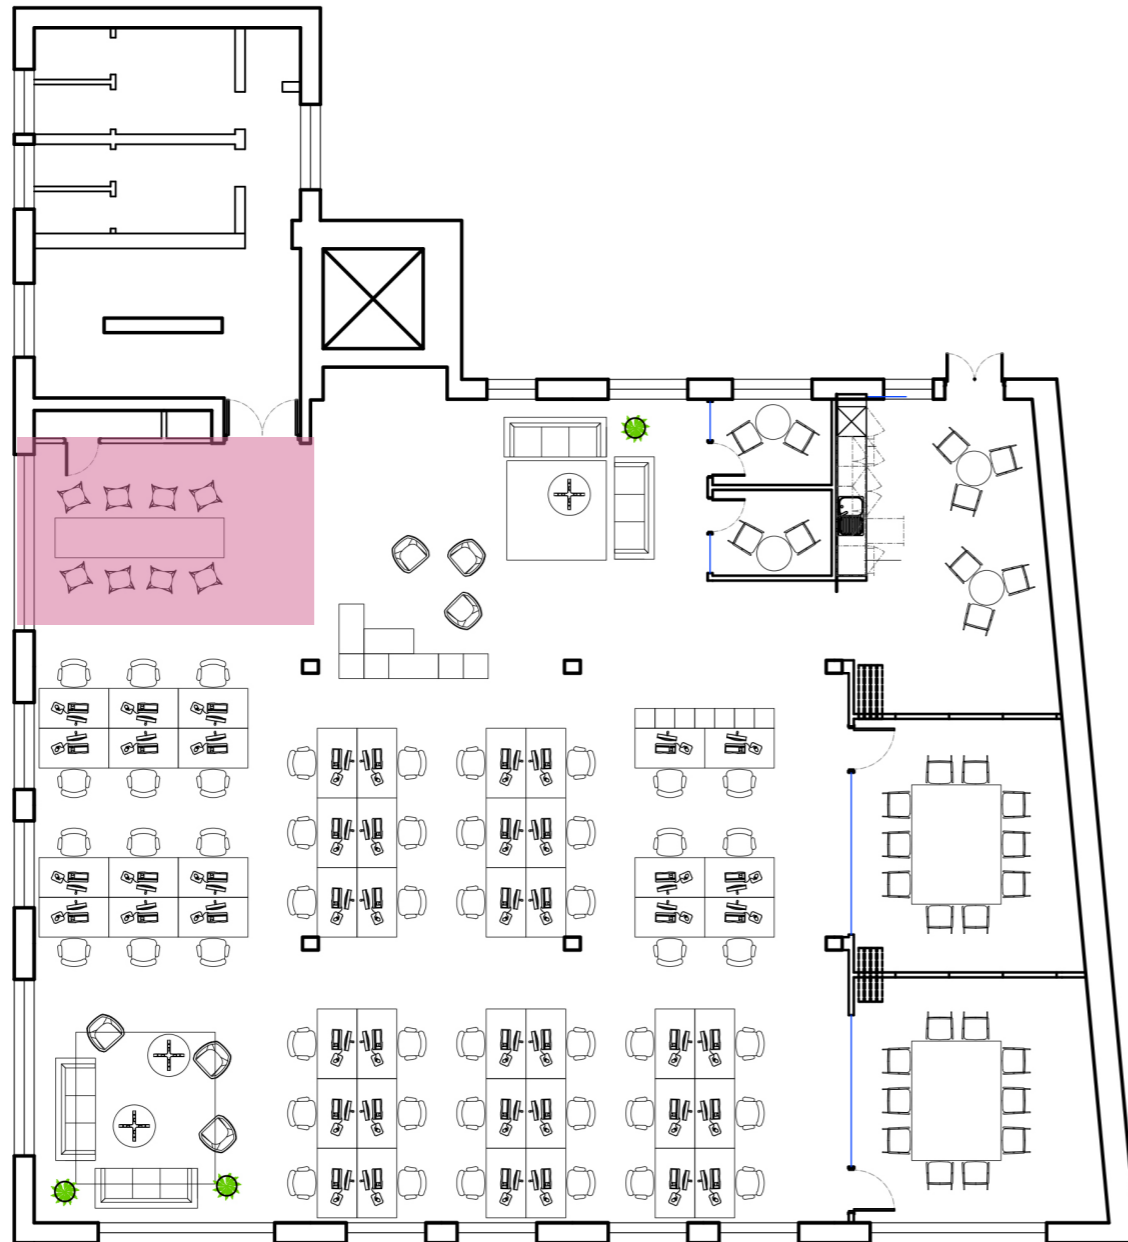

LOOK AND FEEL

SPACE PLAN

LIGHTING PLAN

Teapoint

<https://workstories.com/products/delta-cafe/>

<https://workstories.com/products/transit-chair-2/>

Open Plan Desking

<https://www.rawside.co/flx-worktable-desk>

<https://workstories.com/products/j1/>

Touchdown

<https://www.rawside.co/cat-table>

<https://workstories.com/products/transit-high-stool-uph/>

Casual Meeting and reception

<https://www.rawside.co/big-momma-sofa>