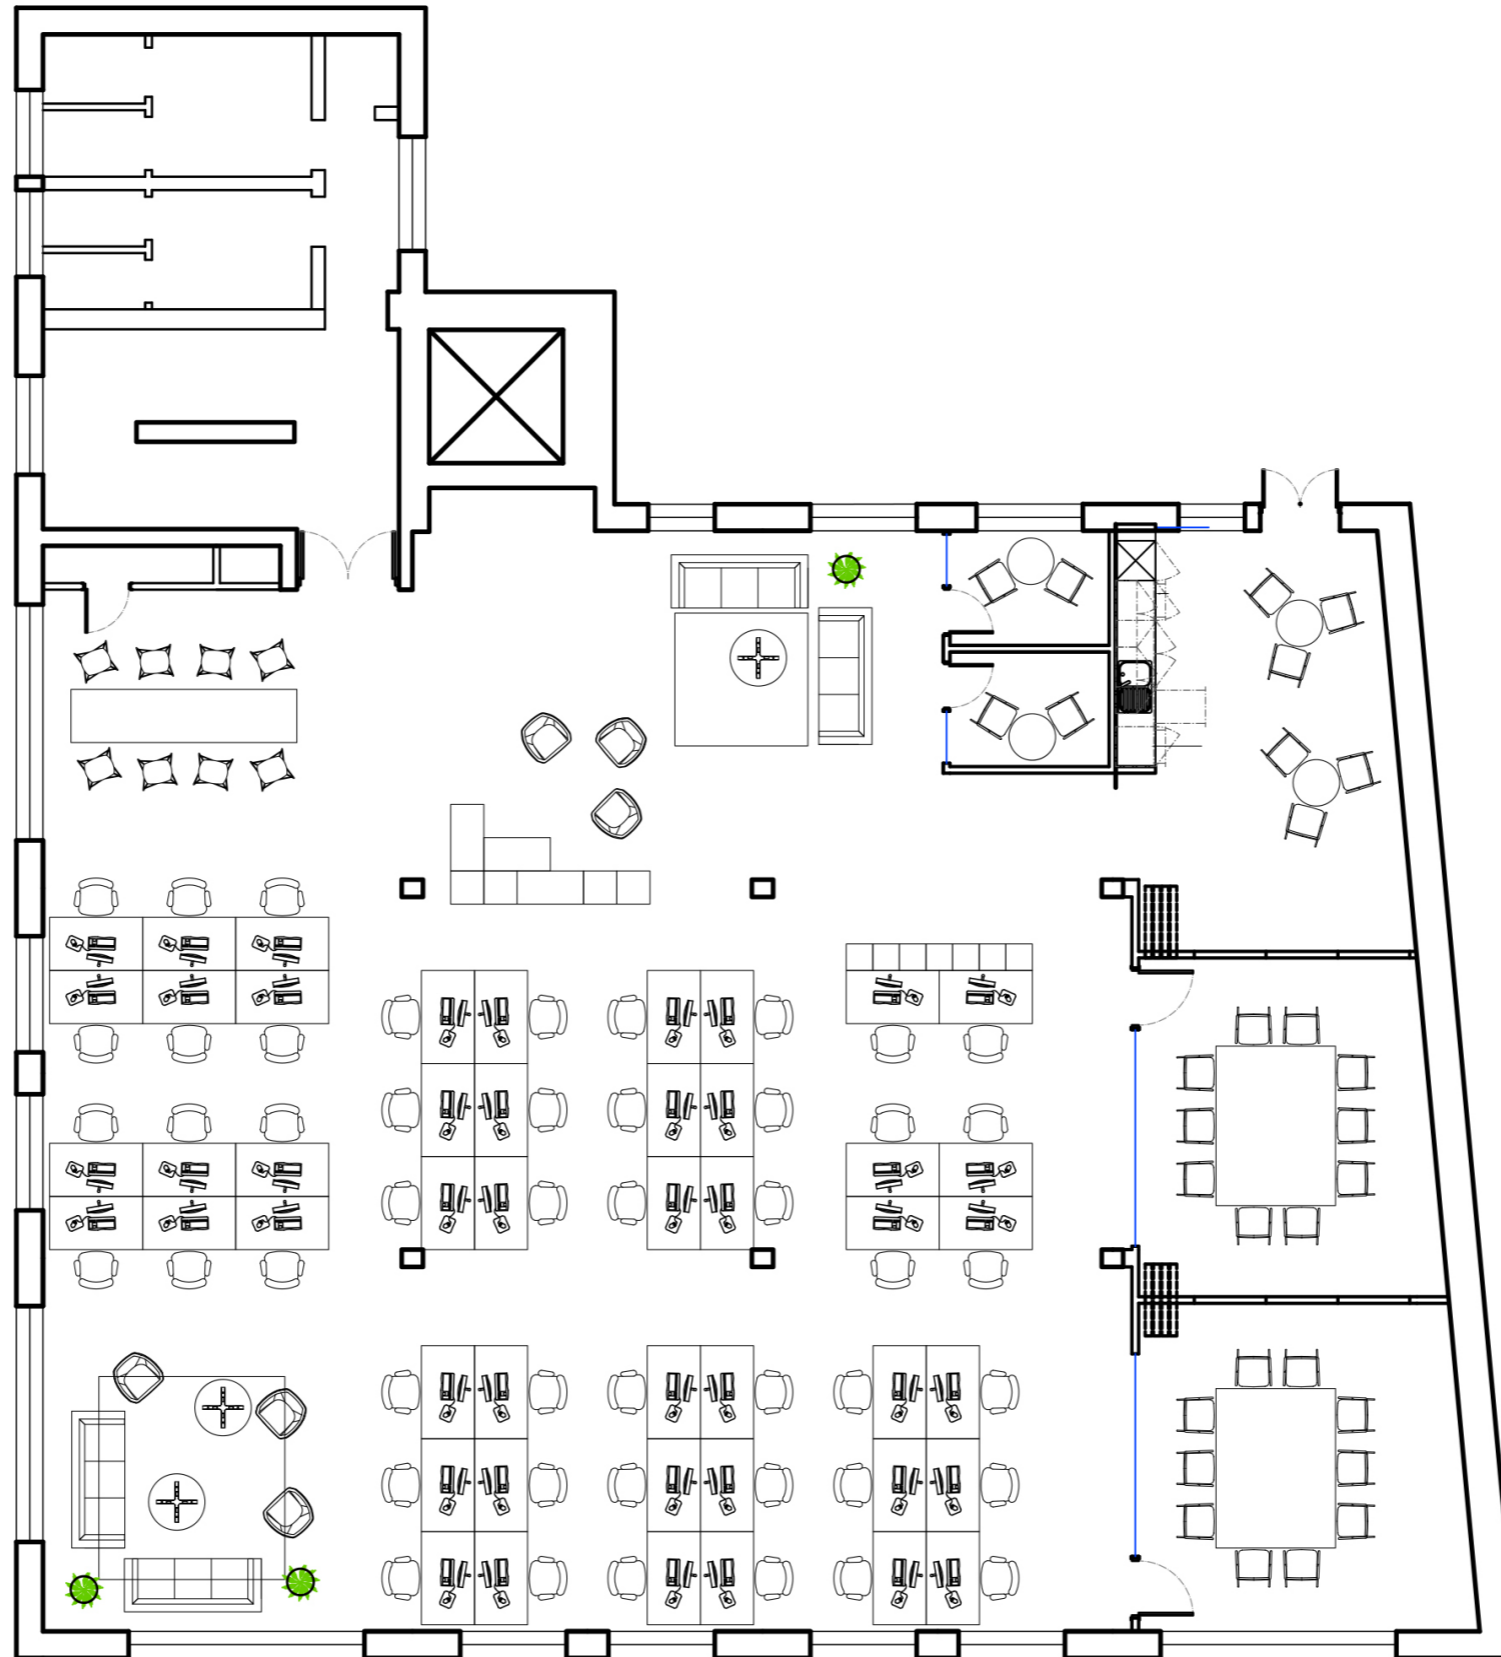

LOOK AND FEEL

SPACE PLAN

LIGHTING PLAN

Teapoint

<https://workstories.com/products/delta-cafe/>

<https://workstories.com/products/transit-chair-2/>

Open Plan Desking

<https://www.rawside.co/flx-worktable-desk>

<https://workstories.com/products/j1/>

Touchdown

<https://www.rawside.co/cat-table>

<https://workstories.com/products/transit-high-stool-uph/>

Casual Meeting and reception

<https://www.rawside.co/big-momma-sofa>