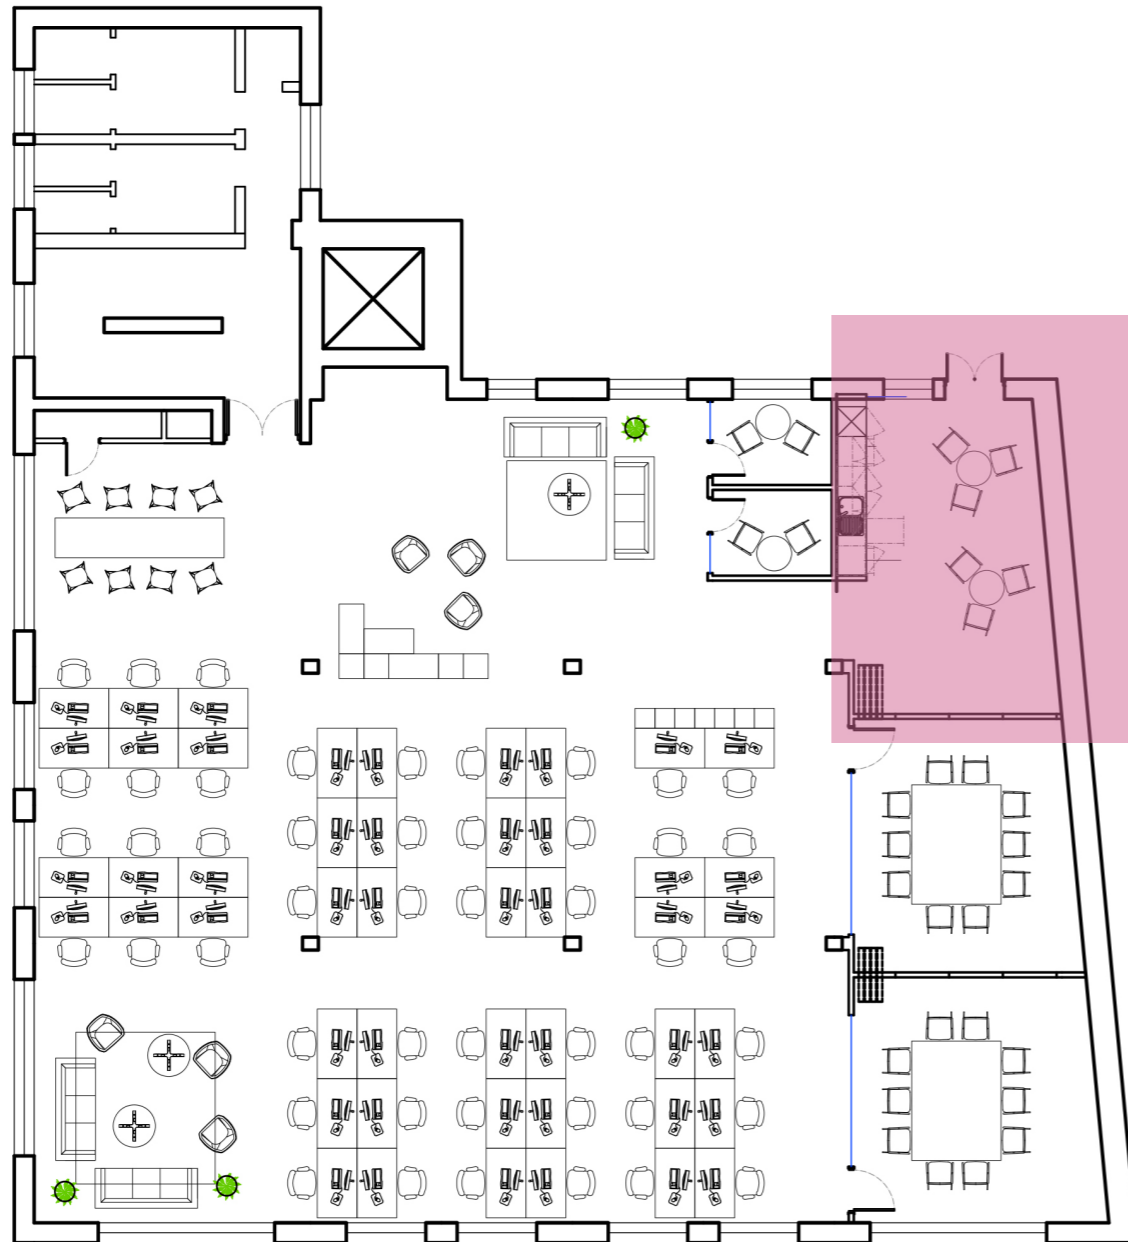

LOOK AND FEEL

SPACE PLAN

LIGHTING PLAN

Teapoint

<https://workstories.com/products/delta-cafe/>

<https://workstories.com/products/transit-chair-2/>

Open Plan Desking

<https://www.rawside.co/flx-worktable-desk>

<https://workstories.com/products/j1/>

Touchdown

<https://www.rawside.co/cat-table>

<https://workstories.com/products/transit-high-stool-uph/>

Casual Meeting and reception

<https://www.rawside.co/big-momma-sofa>