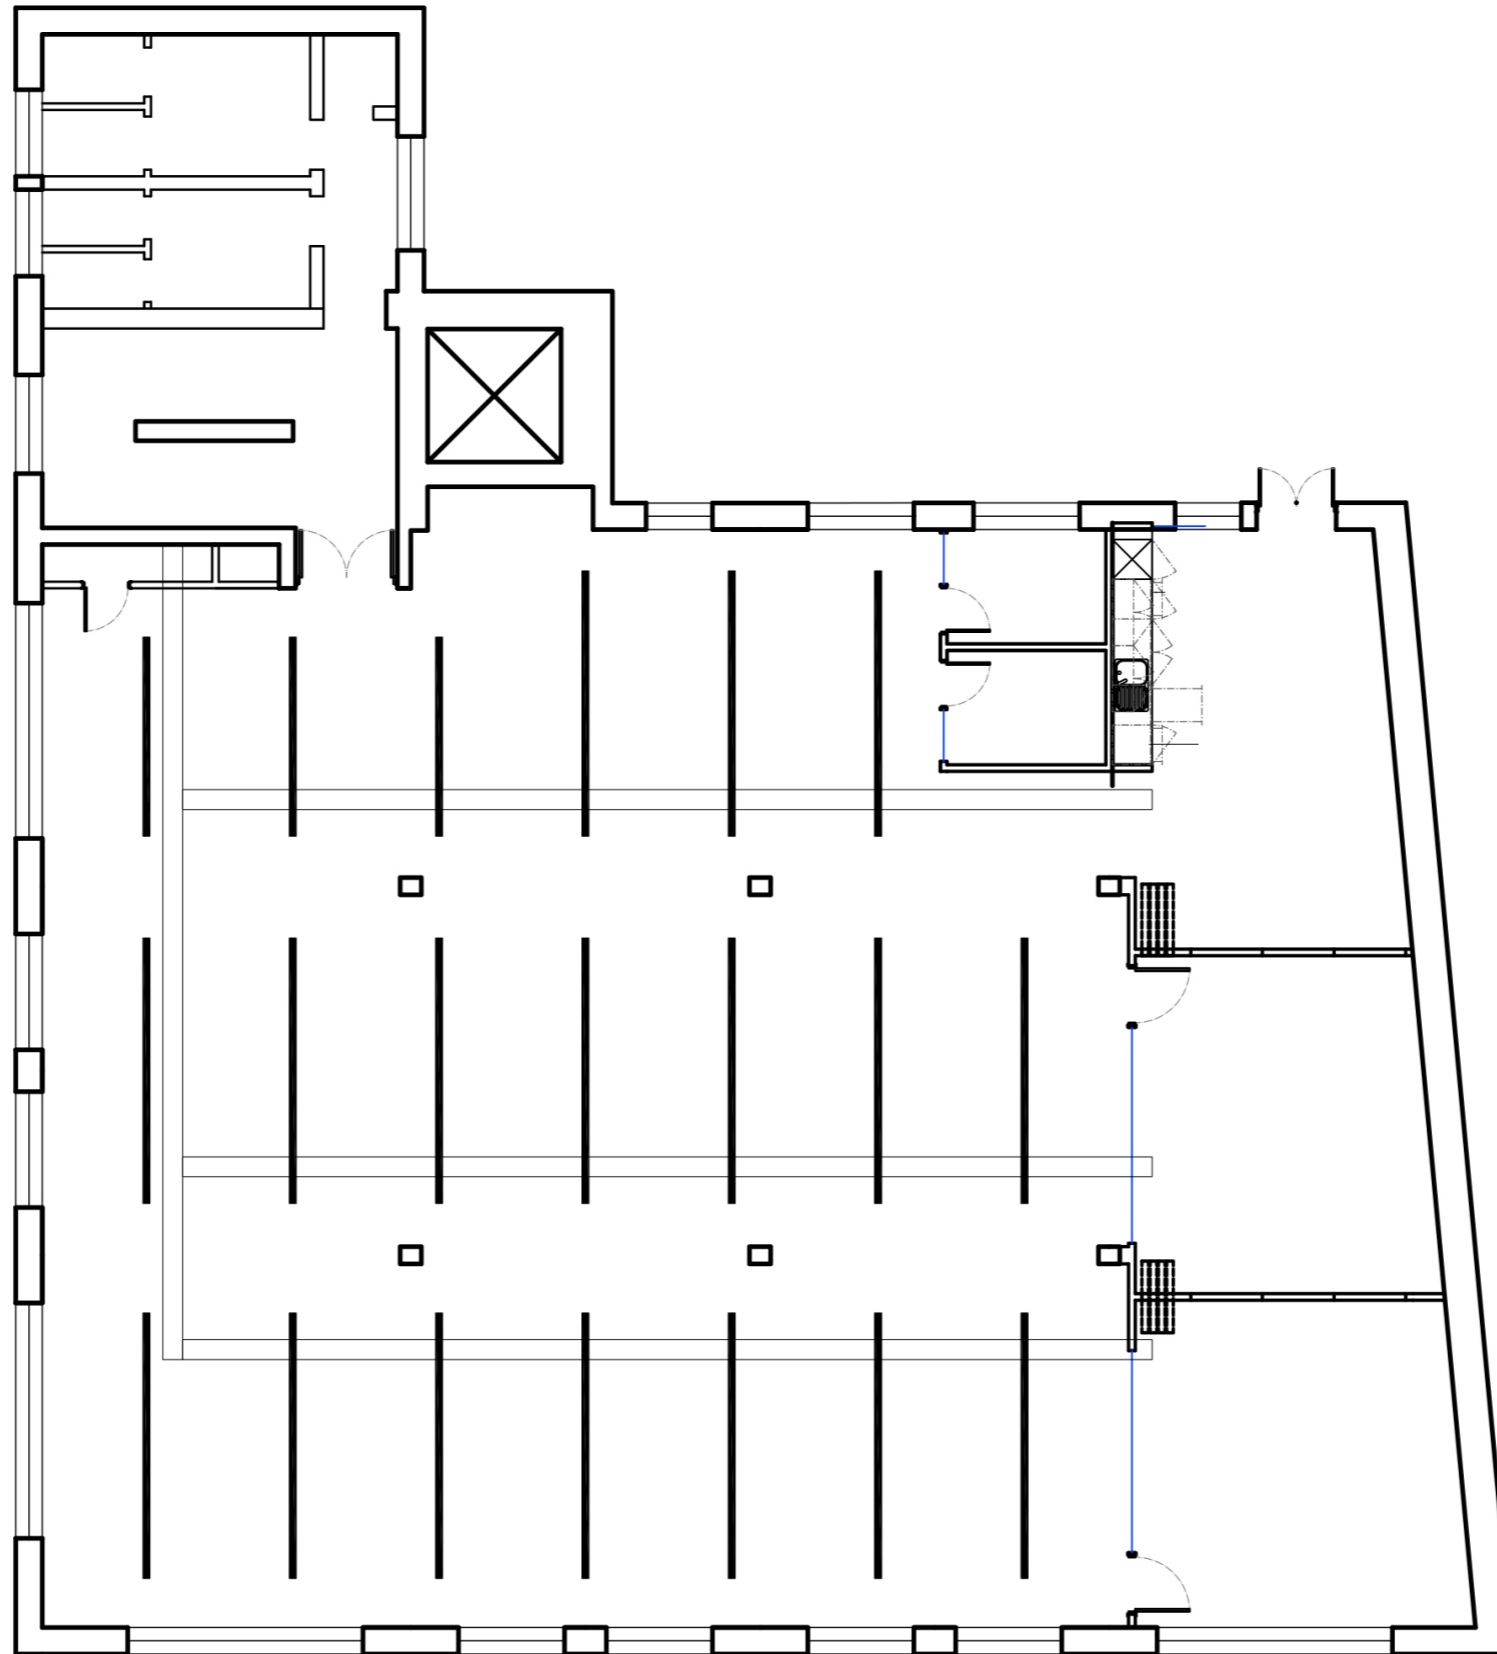

LOOK AND FEEL

SPACE PLAN

LIGHTING PLAN

Teapoint

<https://workstories.com/products/delta-cafe/>

<https://workstories.com/products/transit-chair-2/>

Open Plan Desking

<https://www.rawside.co/flx-worktable-desk>