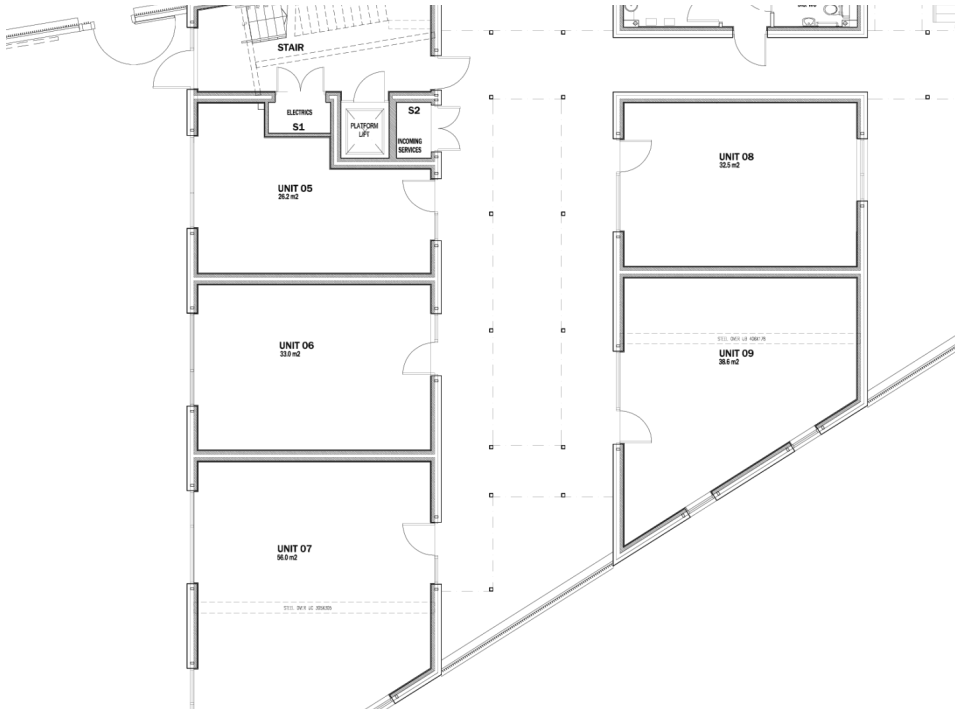

UNIT 7 NEEPSSEND TRIANGLE

codh	
Codh Studios Ltd Hope Works, 23 Mowbray Street Sheffield, S1 2EL t: 0114 960 3036 f: 0114 960 3037 e: info@codhstudios.co.uk	
Client	
NEEPSSEND TRIANGLE	Job