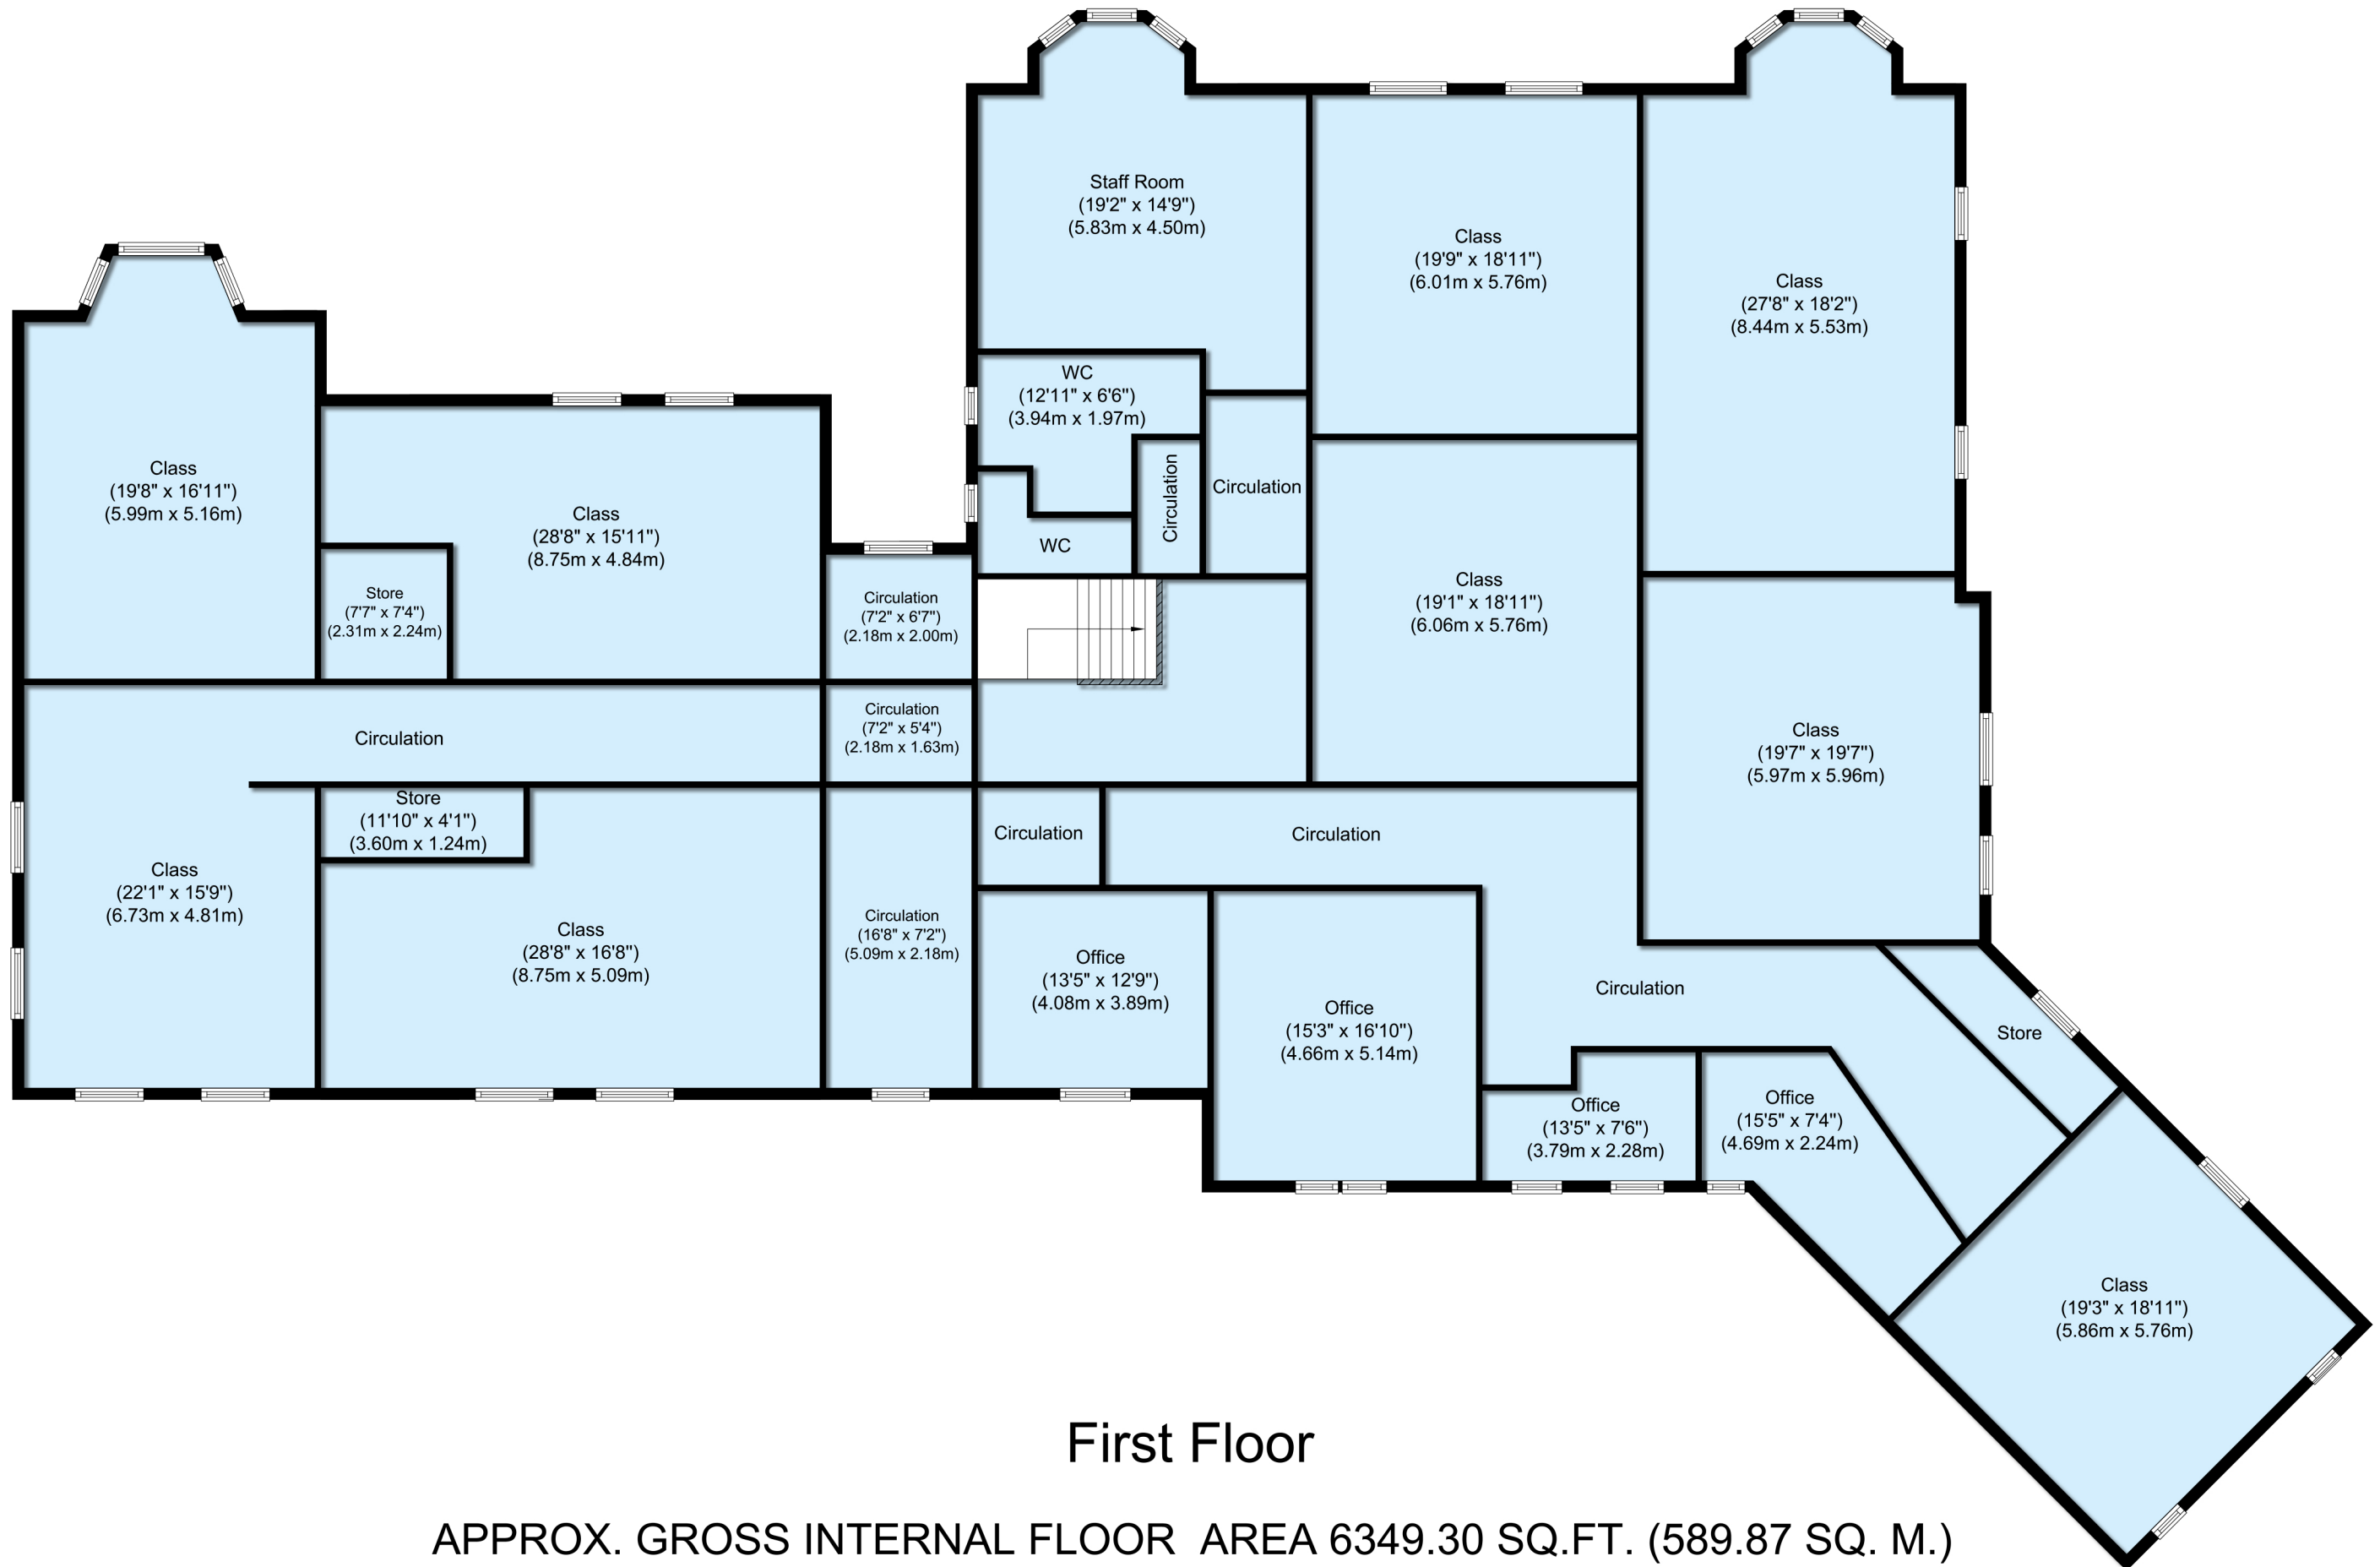

Moorlands School, Main Building, First Floor, Leeds, LS16 5PF

First Floor

APPROX. GROSS INTERNAL FLOOR AREA 6349.30 SQ.FT. (589.87 SQ. M.)

Illustration for identification purposes only, not to scale.