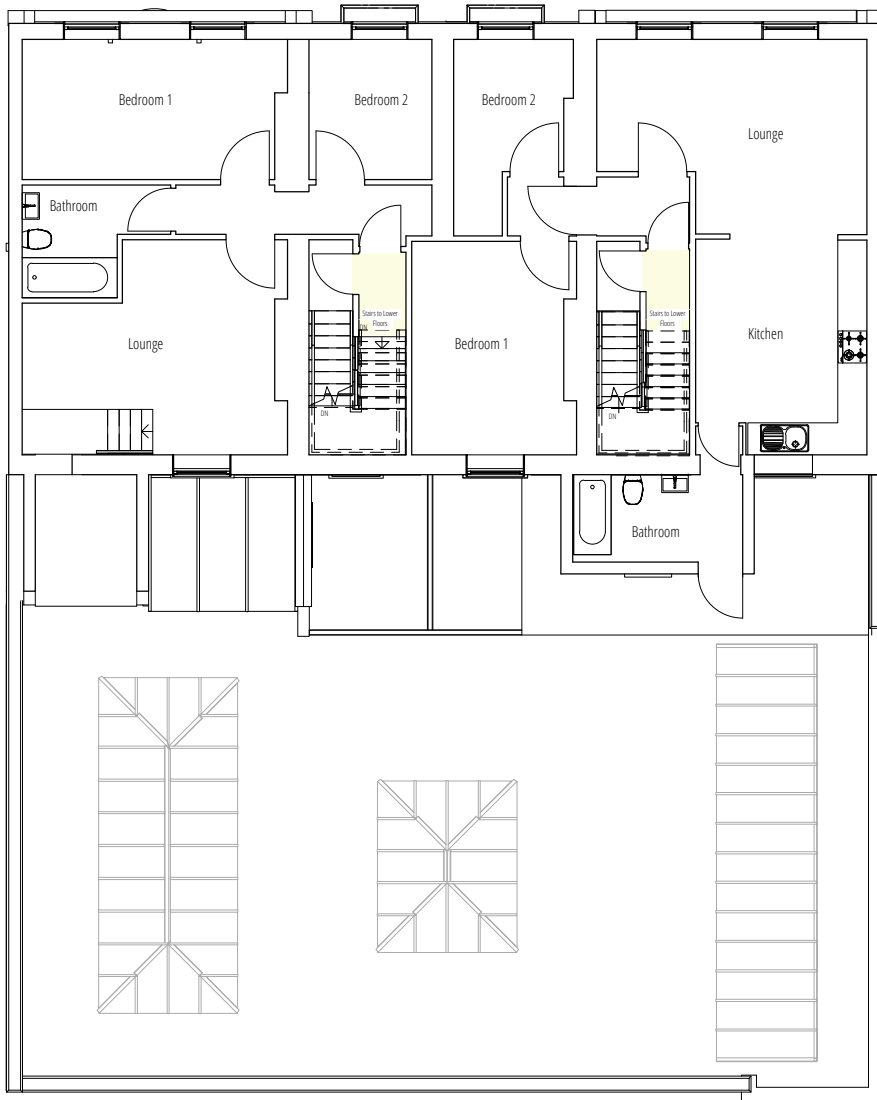

132 Royal College St,
Camden, NW1 0TA

134 Royal College St,
Camden, NW1 0TA

136 Royal College St,
Camden, NW1 0TA

132 Royal College St,
Camden, NW1 0TA

134 Royal College St,
Camden, NW1 0TA

136 Royal College St,
Camden, NW1 0TA

1 Existing First Floor Plan
1:100