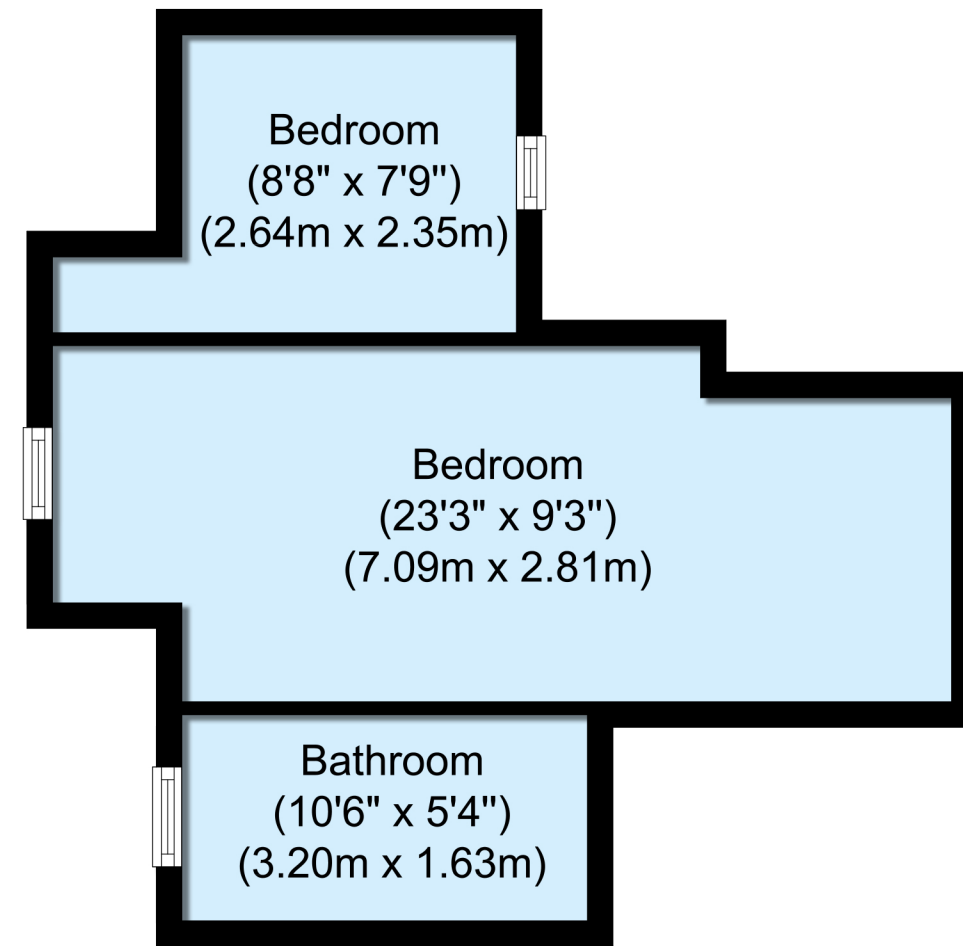

# Moorlands School, Main Building, Top Floor, Leeds, LS16 5PF

Top Floor

Top Floor (Separate Section)

APPROX. GROSS INTERNAL FLOOR AREA 1020.09 SQ.FT. (94.77 SQ. M.)

Illustration for identification purposes only, not to scale.