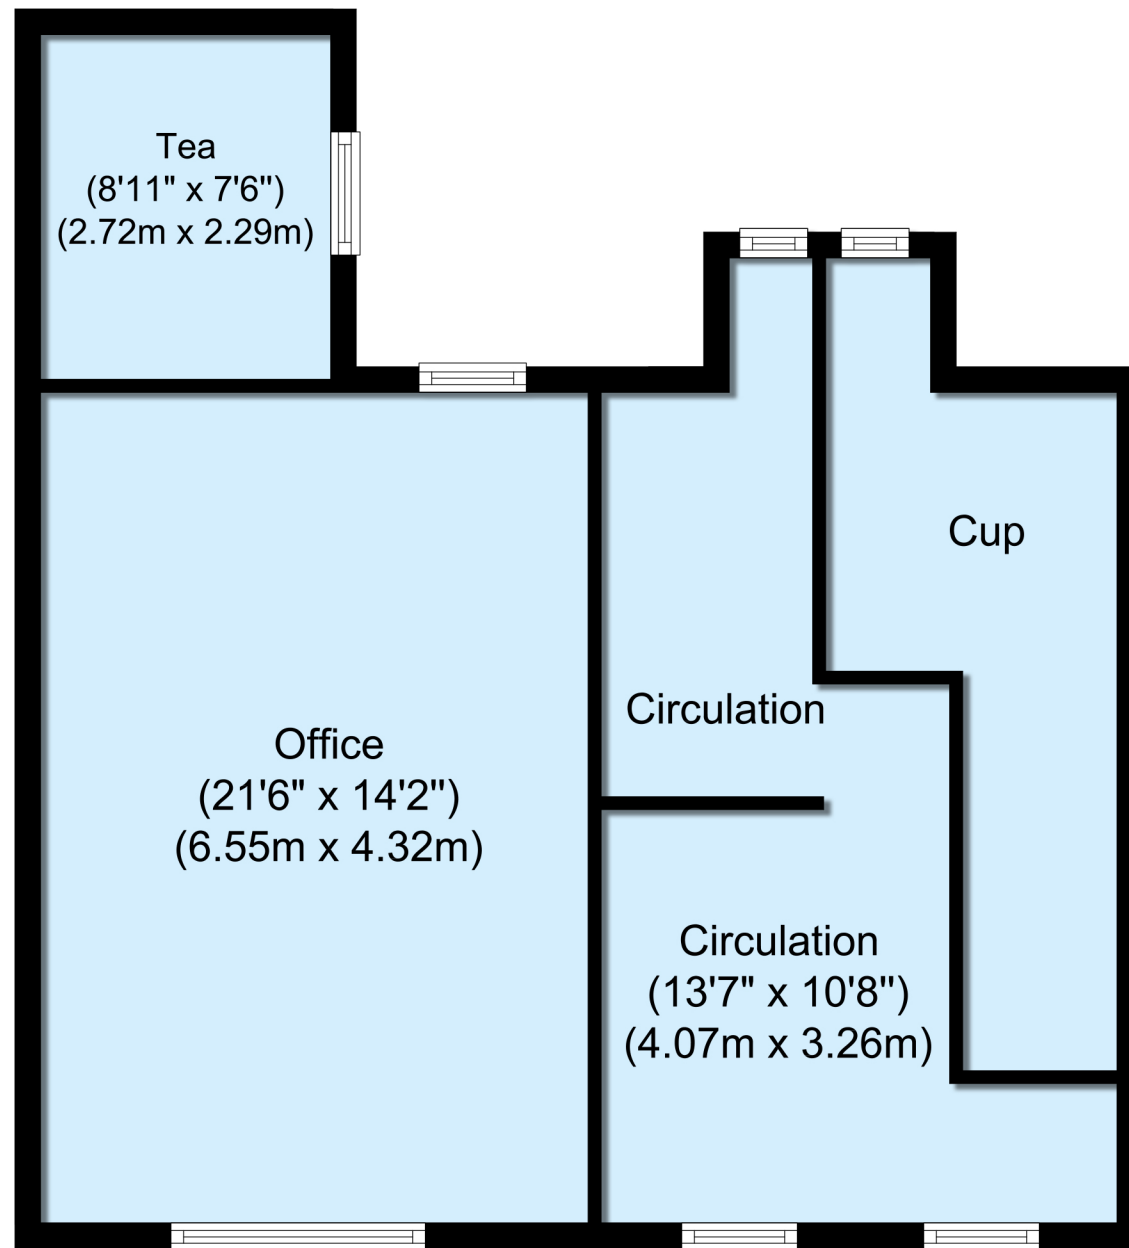

# Moorlands School, Main Building, Top Floor, Leeds, LS16 5PF

Top Floor

Top Floor (Separate Section)

APPROX. GROSS INTERNAL FLOOR AREA 1020.09 SQ.FT. (94.77 SQ. M.)

Illustration for identification purposes only, not to scale.