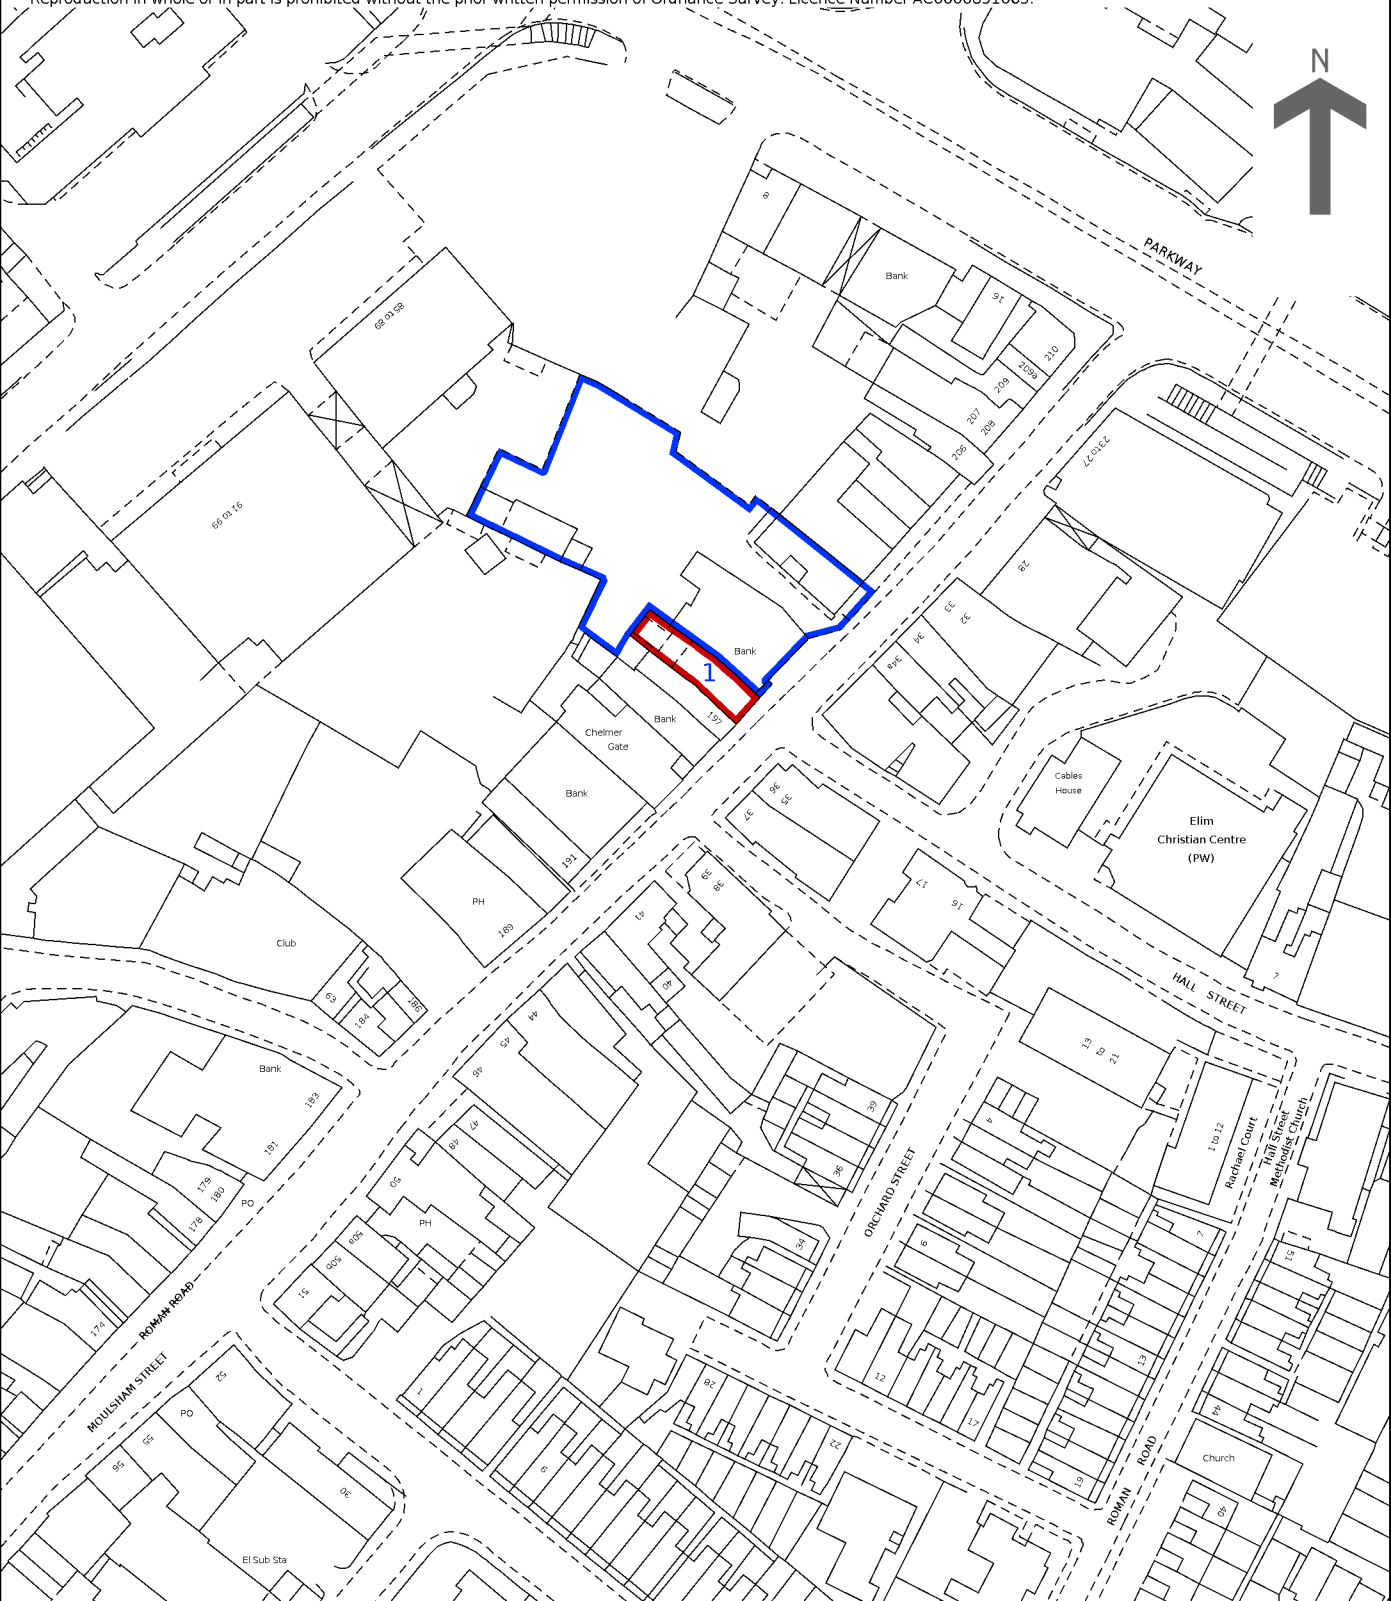

# HM Land Registry Current title plan

Title number **EX681645**  
Ordnance Survey map reference **TL7006SE**  
Scale **1:1250**  
Administrative area **Essex : Chelmsford**

© Crown Copyright. Produced by HM Land Registry.  
Reproduction in whole or in part is prohibited without the prior written permission of Ordnance Survey. Licence Number AC0000851063.

This is a print of the view of the title plan obtained from HM Land Registry showing the state of the title plan on 23 March 2026 at 11:55:06. This title plan shows the general position, not the exact line, of the boundaries. It may be subject to distortions in scale. Measurements scaled from this plan may not match measurements between the same points on the ground.