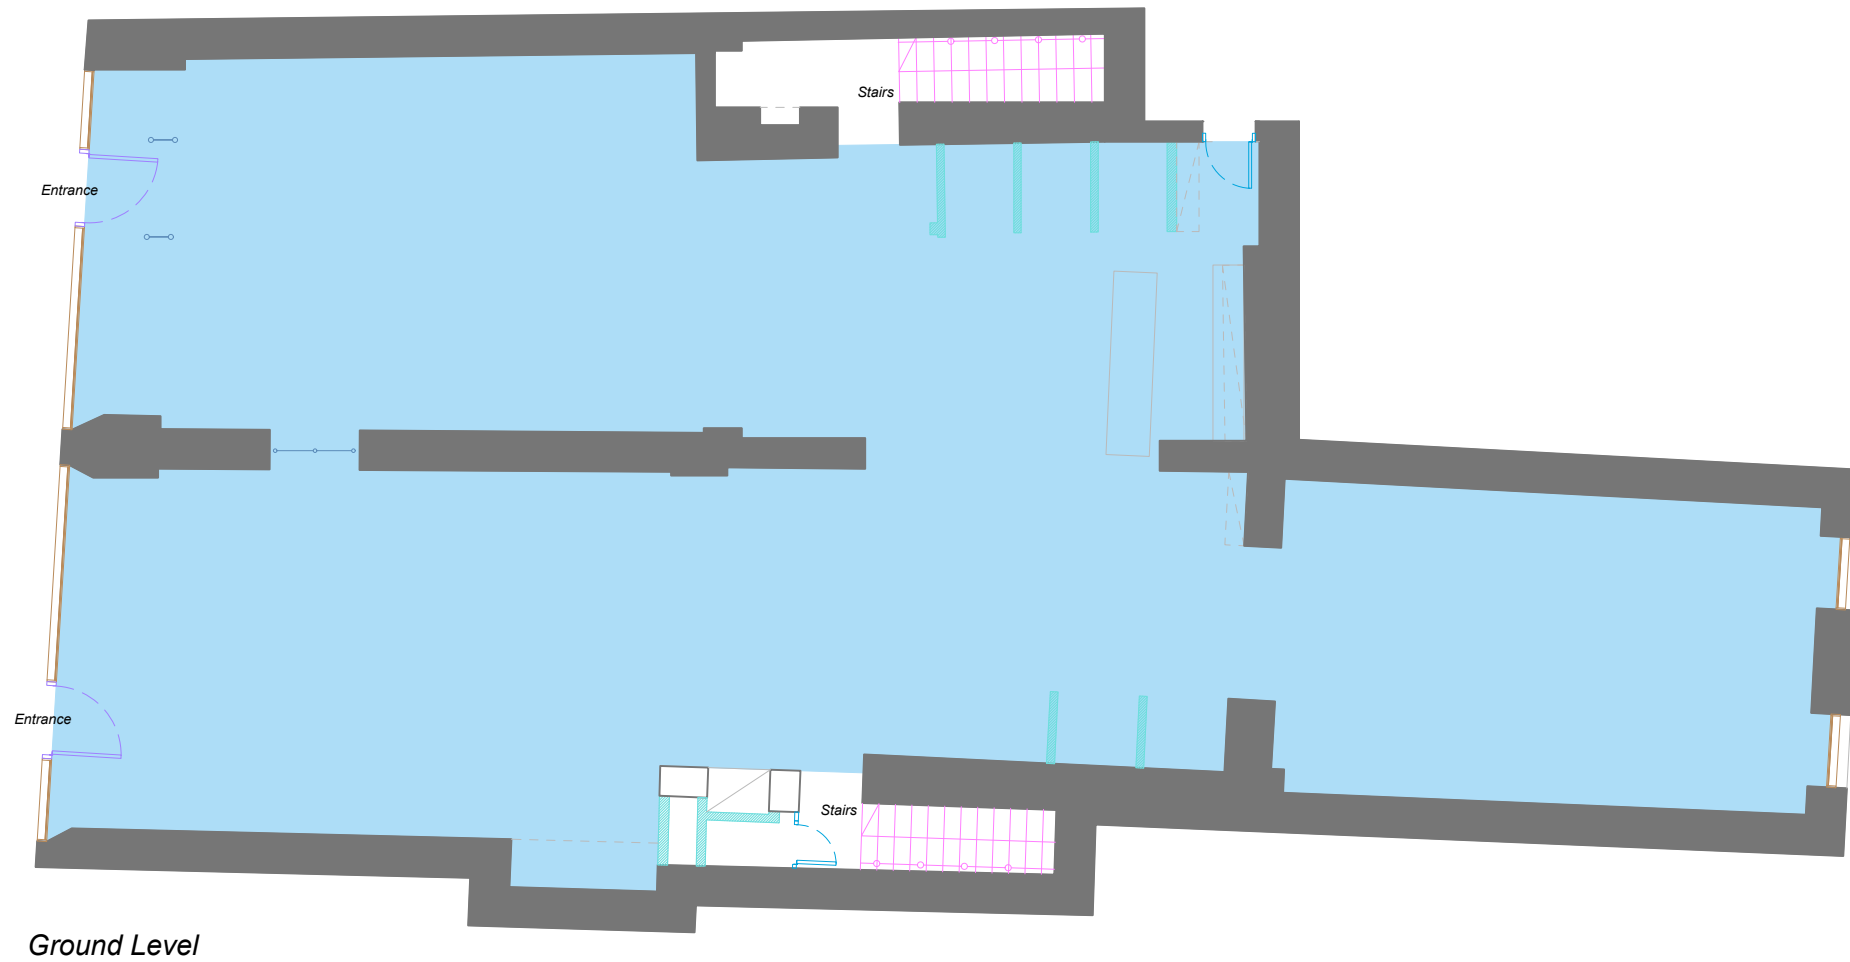

REFERENCES

Net Internal Area

Scale 1:100

Muswell Hill

96 & 102 Muswell Hill Broadway,
Muswell Hill, London,
N10 3PR

Drawing Name
Ground Level Floor Plan

Date	Revision	Project Number	Description	Rev
05/02/2025	00	25.01.3196	Property Survey	0/0

REFERENCE KEY

REFERENCES

Net Internal Area

Lower Ground

Scale 1:100

Muswell Hill

96 & 102 Muswell Hill Broadway,
Muswell Hill, London,
N10 3PR

Drawing Name
Lower Ground Floor Plan