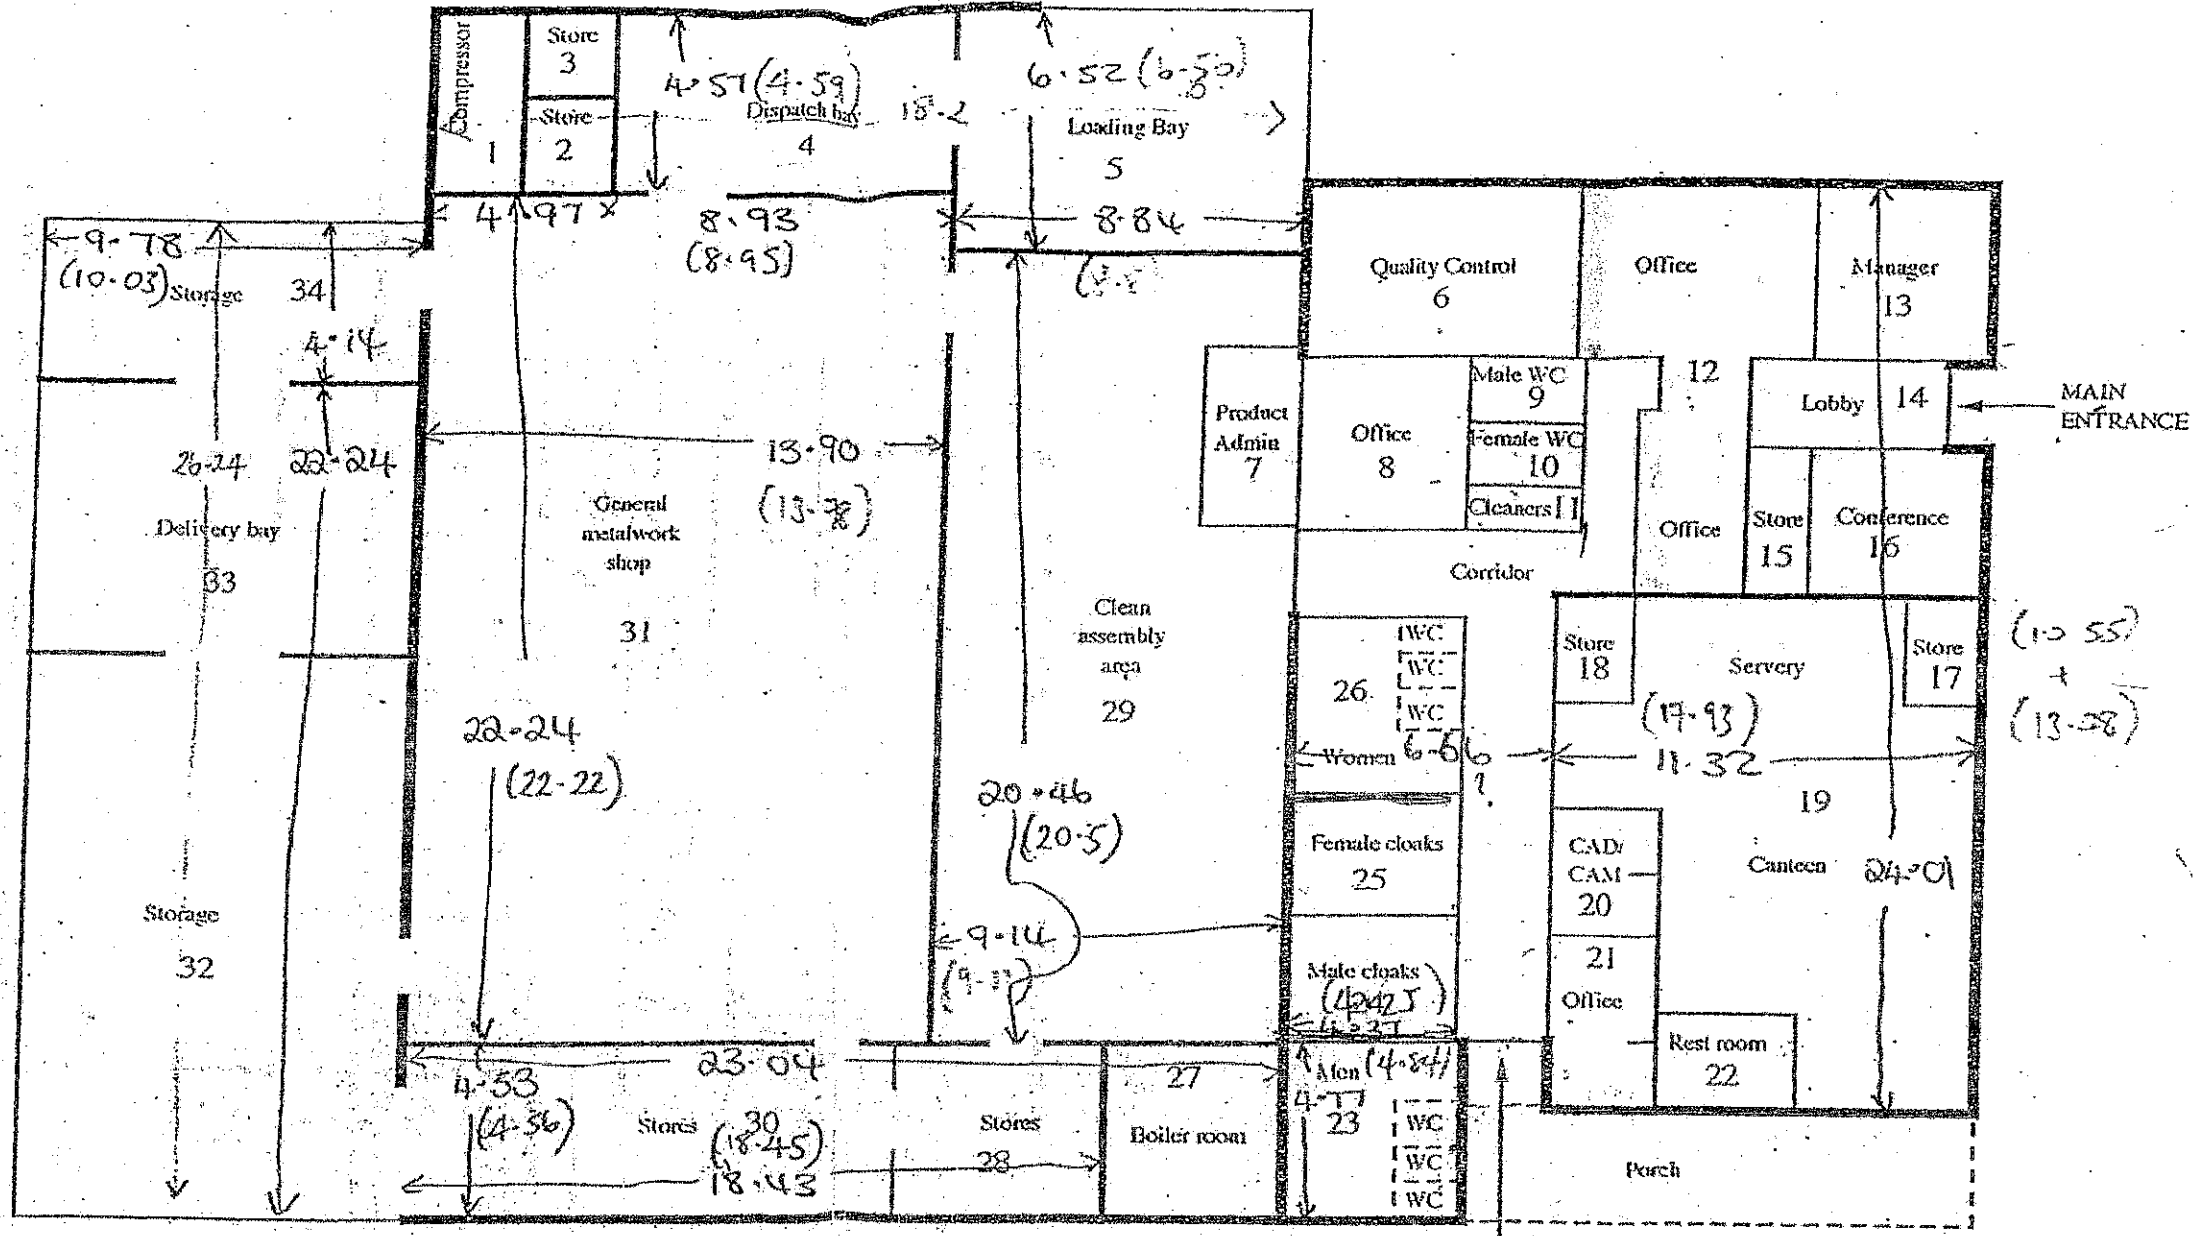

CRAK
02920 850990

TORFAEN COUNTY BOROUGH
Bwrdeistref Sirol Torfaen

SOCIAL SERVICES

Monwel Factory, Polo Grounds
New Inn, Pontypool

Minimal floor plan

Ground floor

Total area 1475 square metres

EAVES - 5.076
APEX - 7.30

OLD RSD (ROAD facing)
W - 4.3
H - 3.815

New RSD
W - 7.019
H - 5.017

Scale: 1:200
Date: September 7 1998
Drawing: PP010998/2

Asbestos Survey
EPC Survey Needed