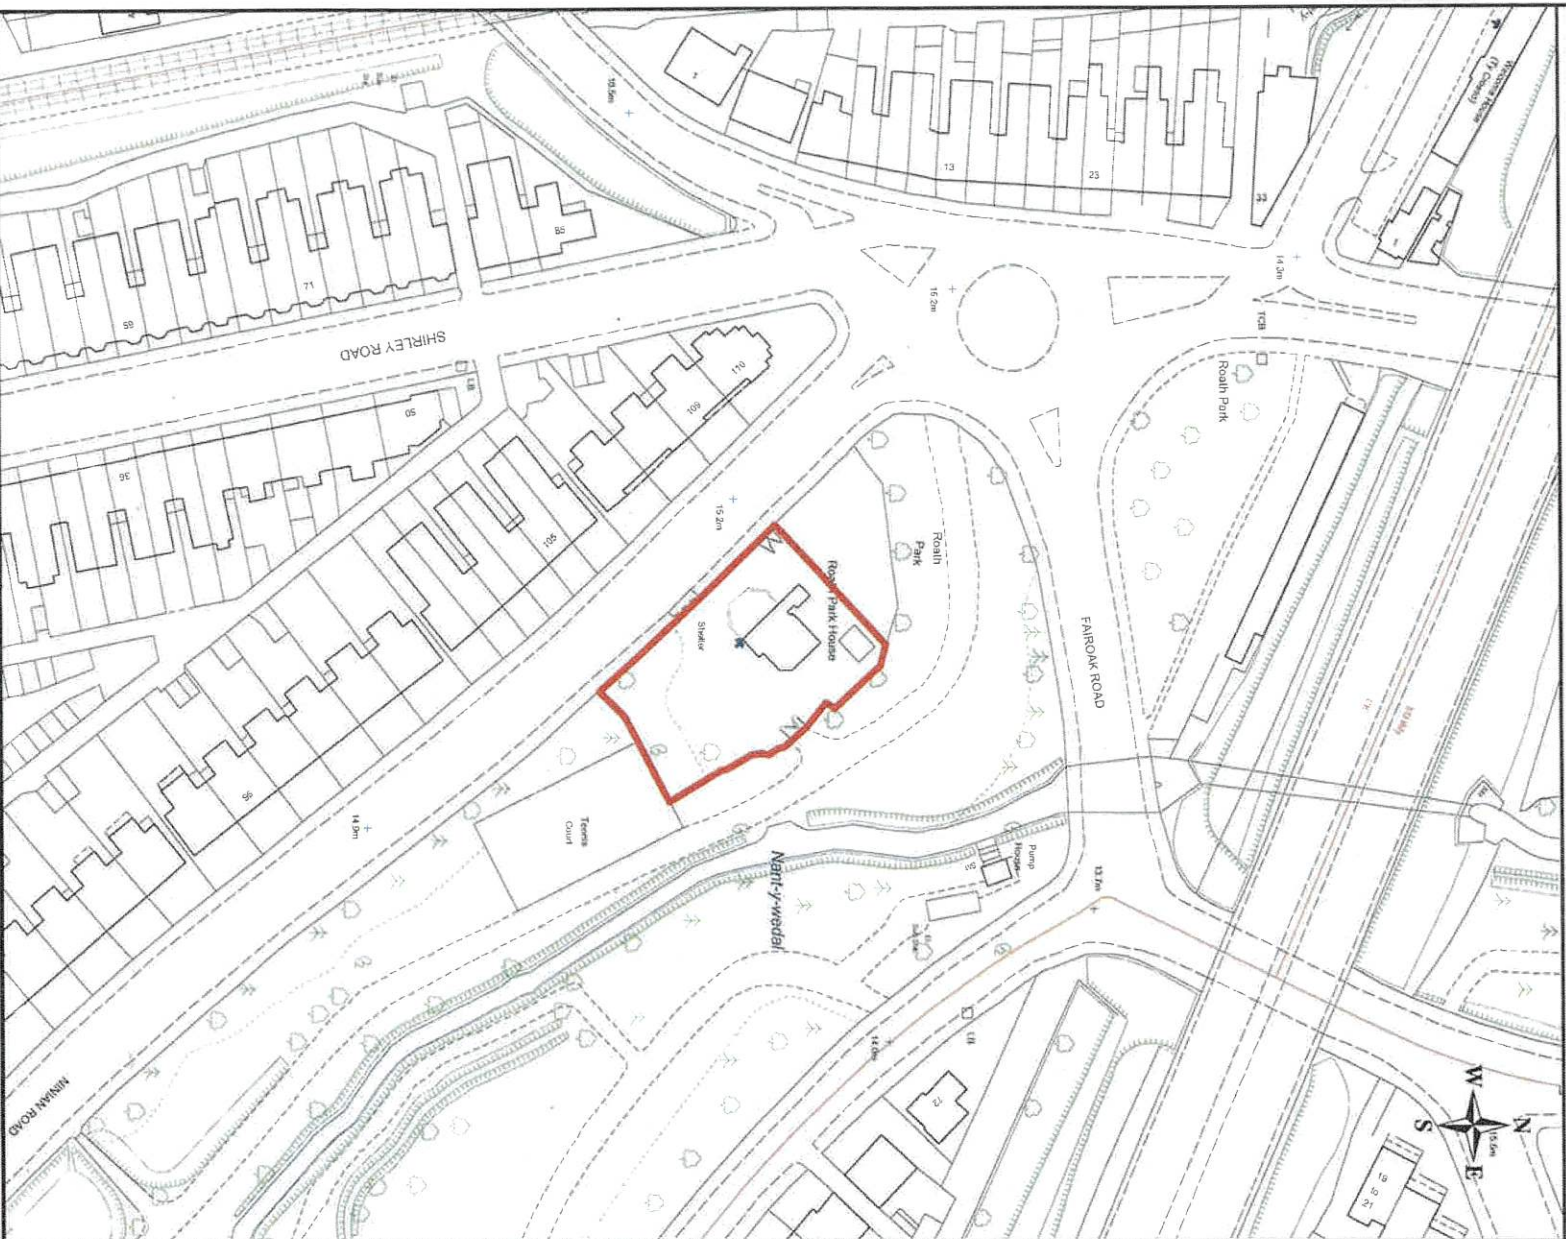

Roath Park House

Rev No.	Details

Drawn by	Scale	Date
C009608	1:1250	01/12/2015
File Pathname / Project / Drawing No.		
C:\BDE\A\Planning System - SED\Property Files\30928_00 - Roath Park House\Plans\Site Plan.dwg		

Based upon Ordinance Survey 711250 measuring with the permission of Her Majesty's Stationery Office © Crown Copyright. Unauthorised reproduction infringes Crown Copyright and may lead to prosecution or civil proceedings. Cardiff County Council 100023376 (2013)