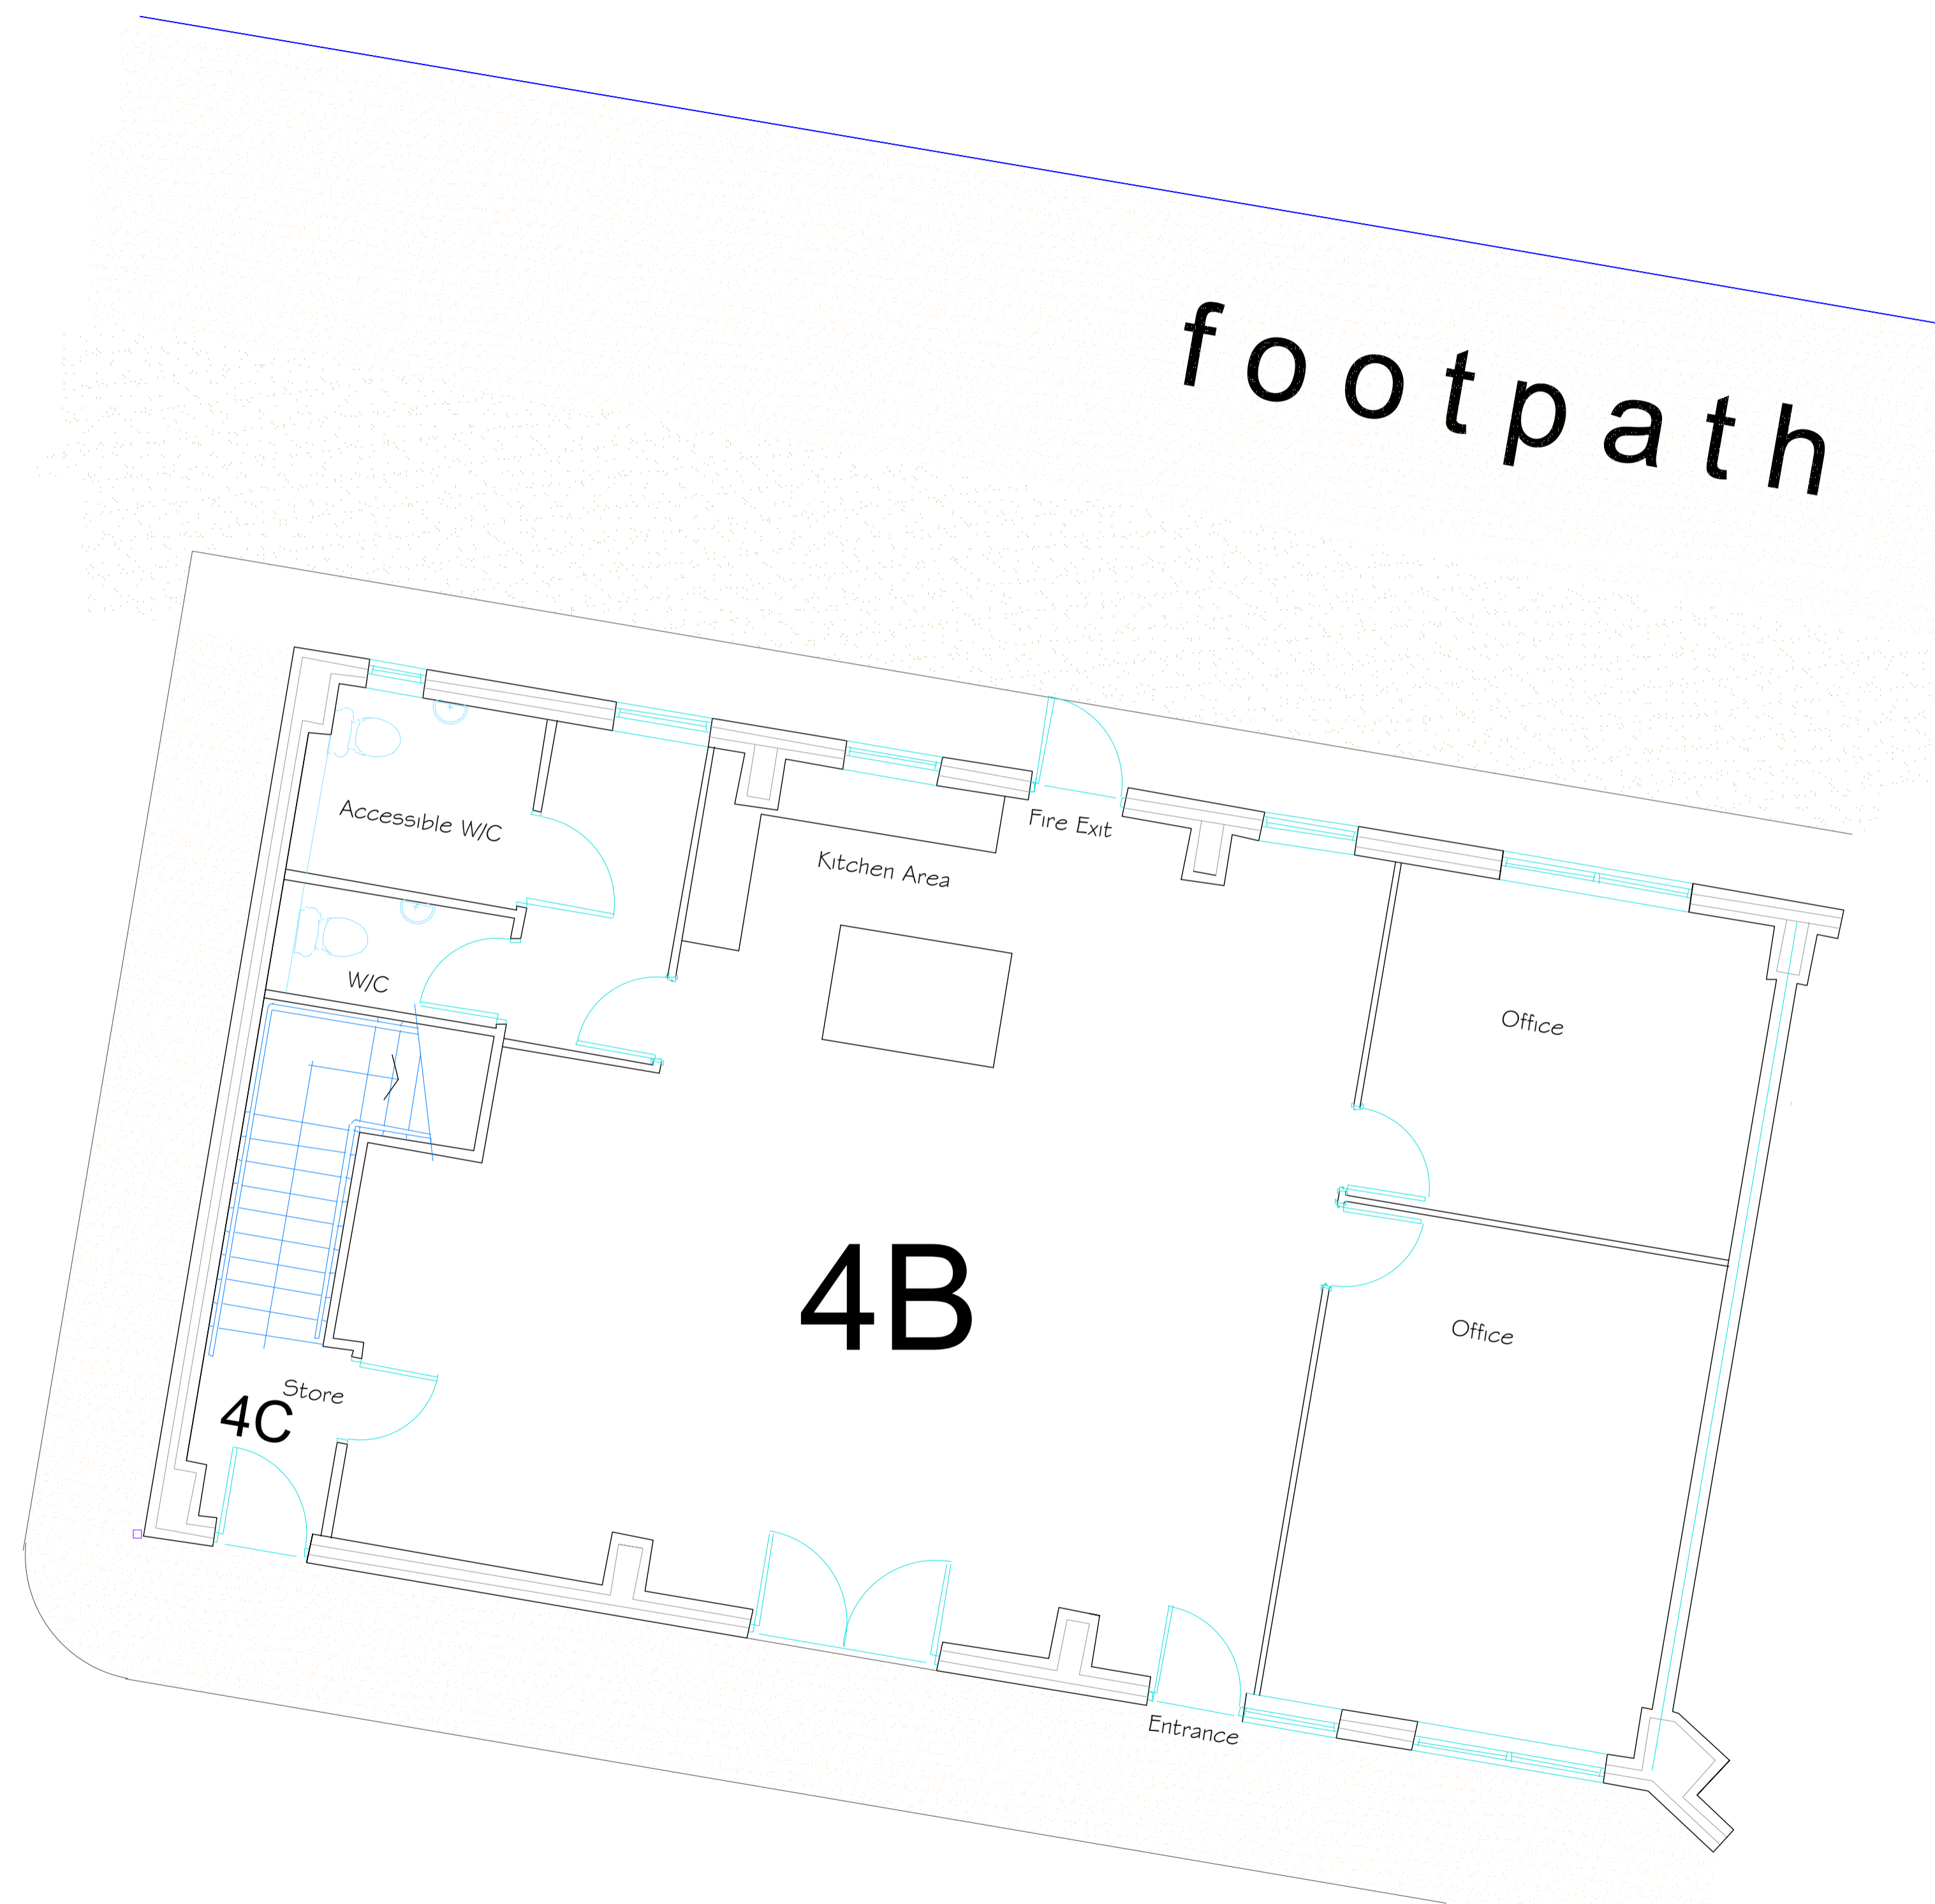

NOTES:
THIS DRAWING MUST NOT BE COPIED, SCALED OR SHOWN, TO A THIRD PARTY WITHOUT WRITTEN CONSENT FROM JADE-ADEN INTERIORS.

LEGEND:

— EXISTING LAYOUT

REVISION DETAILS:

REVISION NUMBER	REVISED BY	REVISION	DATE

CLIENT:

Jade-Aden Interiors Ltd

CLIENT ADDRESS:

SITE ADDRESS:

Unit 4B
Austin Park
Ringwood
Hampshire

DRAWING DESCRIPTION:

Floor Plan

DRAWING NUMBER: DWG-10527 | REV: | SCALE 1:50 A1 | DATE: 29/04/2026