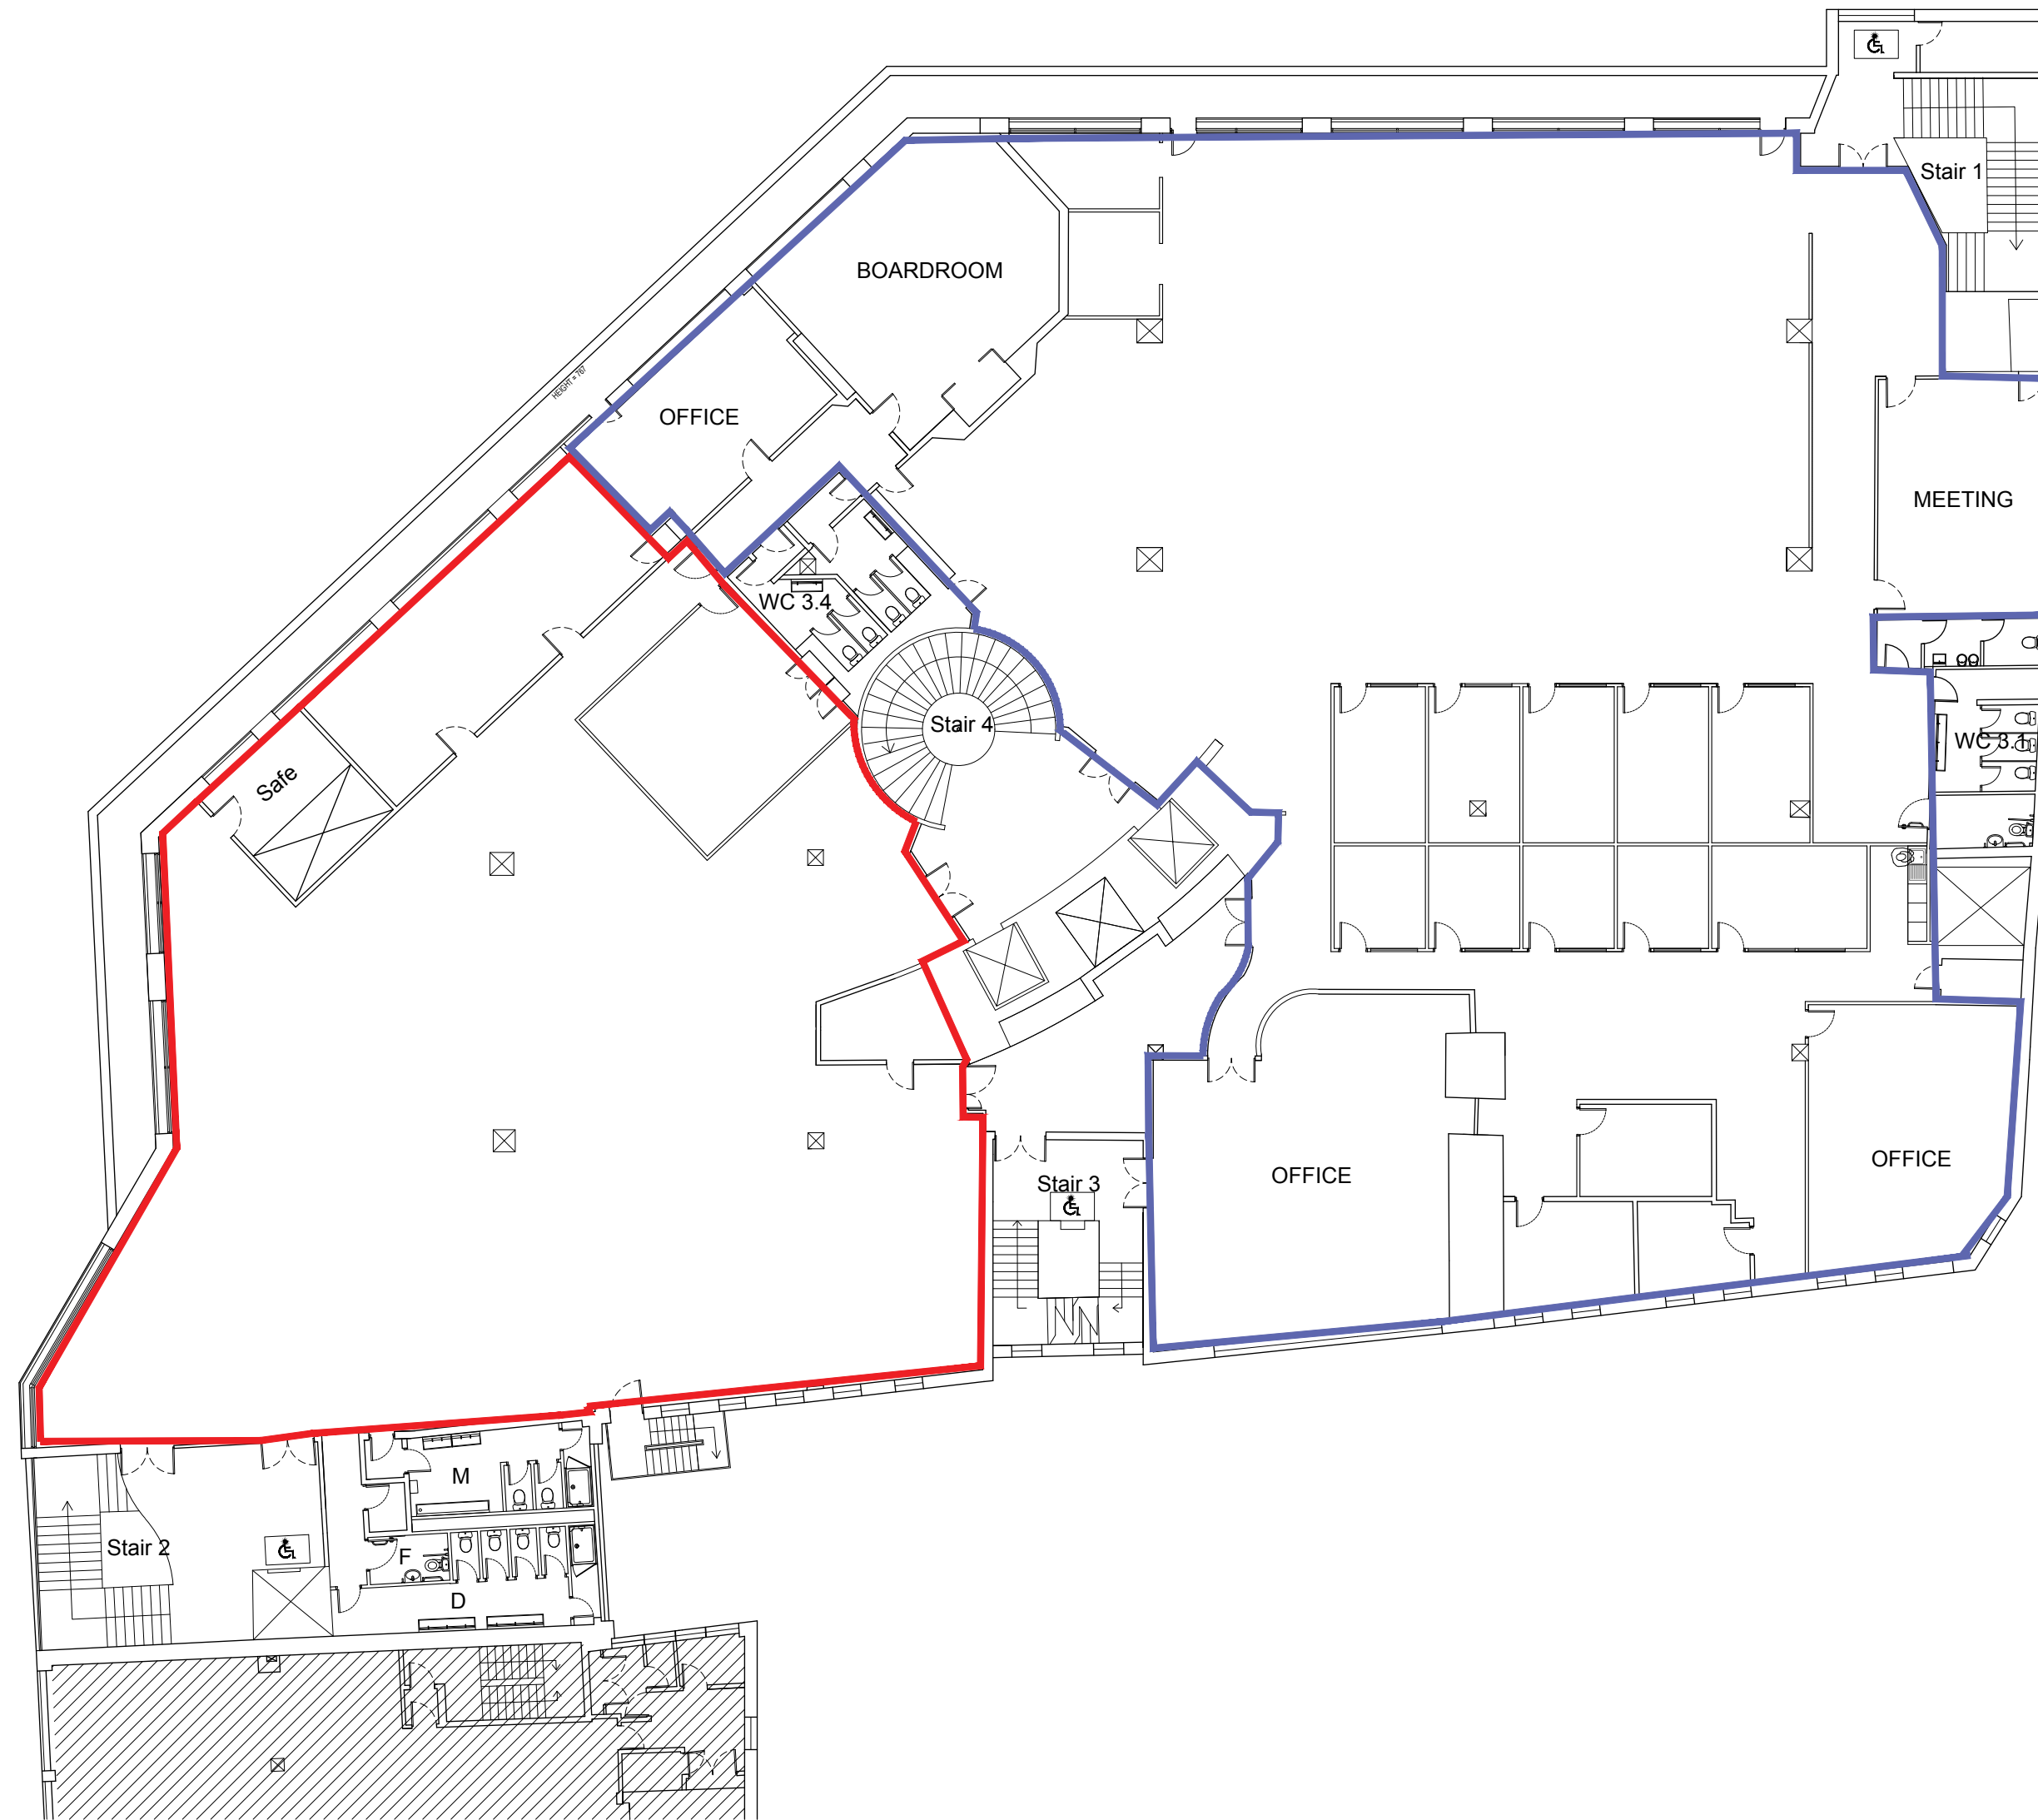

LEVEL 3

Total Office Area = 1145m2
= 12325sqft

Total Office Area = 630m2
= 6781sqft

Third Floor
1:200