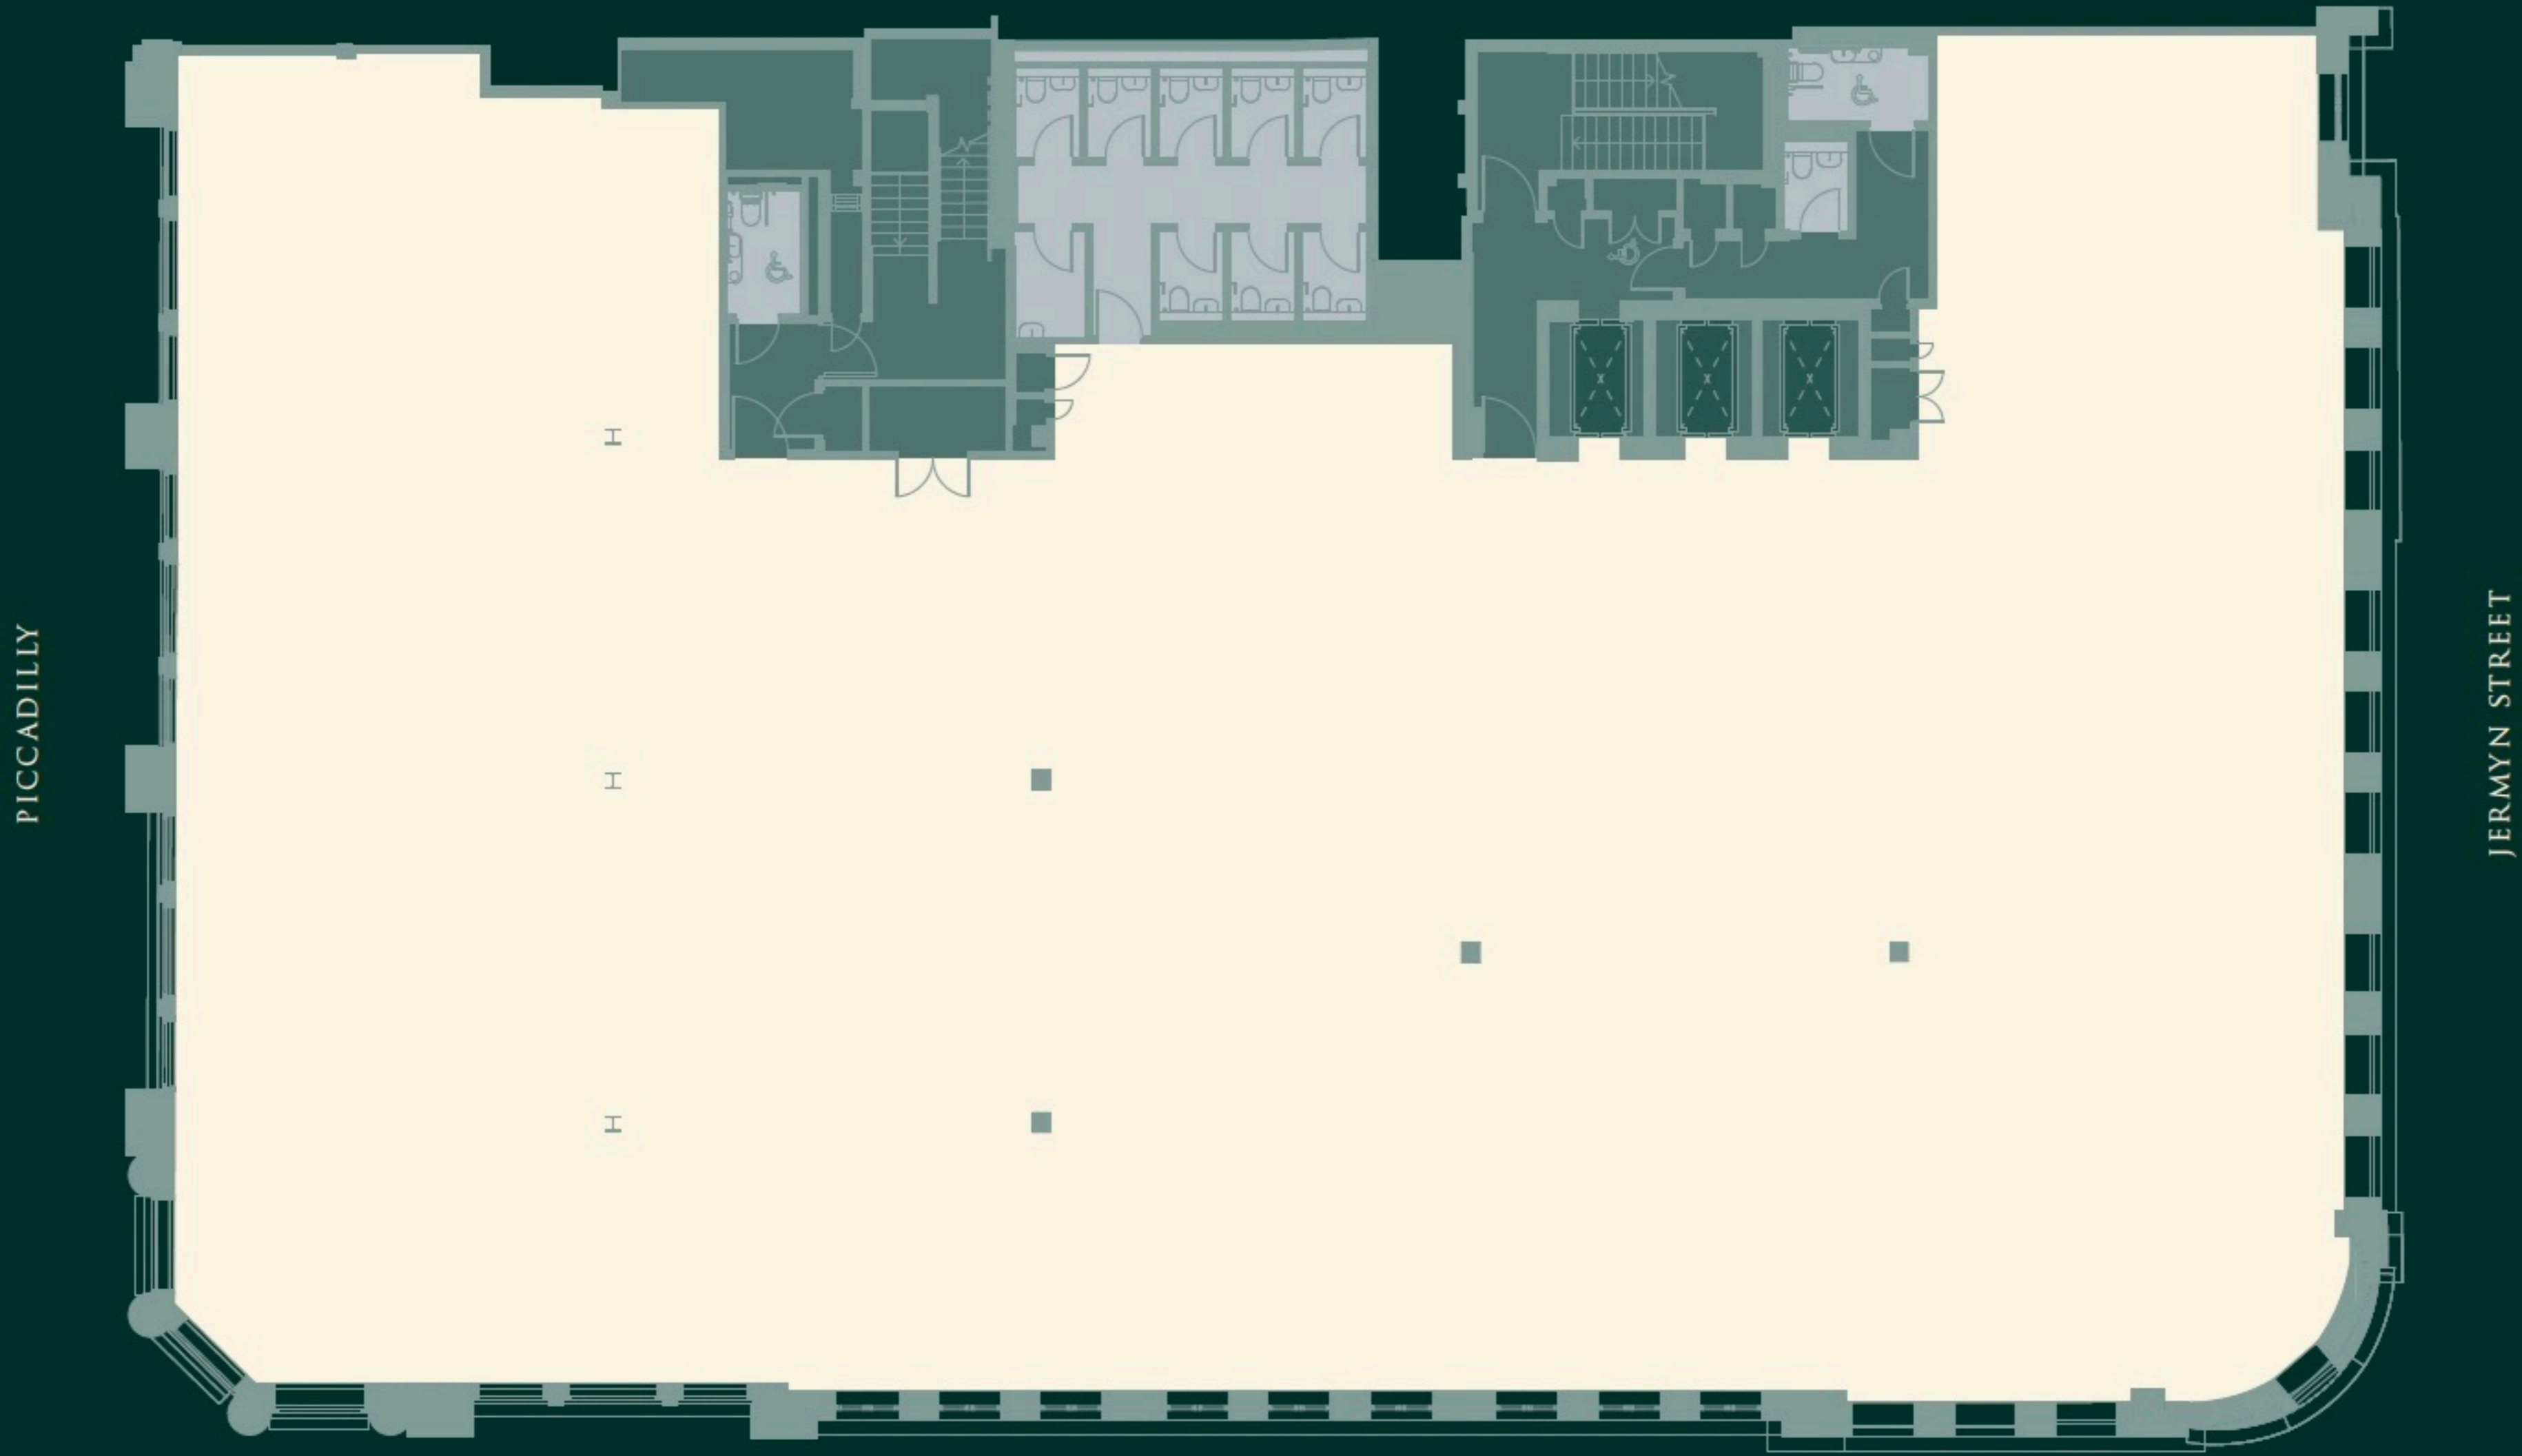

# 1ST FLOOR 11,571 SQ FT

CHURCH PLACE

- OFFICE
- CORE
- LIFTS
- WCS