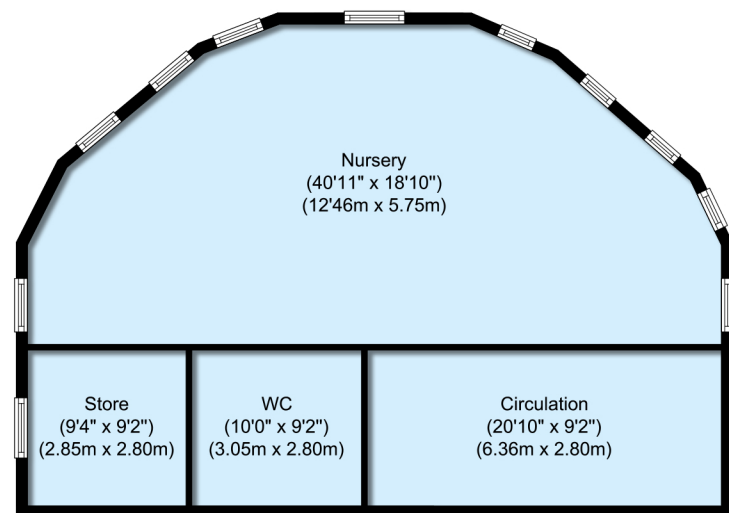

Moorlands School, Sports Hall & Nursery, Leeds, LS16 5PF

Lower Ground Floor

Ground Floor

First Floor

APPROX. GROSS INTERNAL FLOOR AREA 5280.66 SQ.FT. (490.59 SQ. M.)

Illustration for identification purposes only, not to scale.