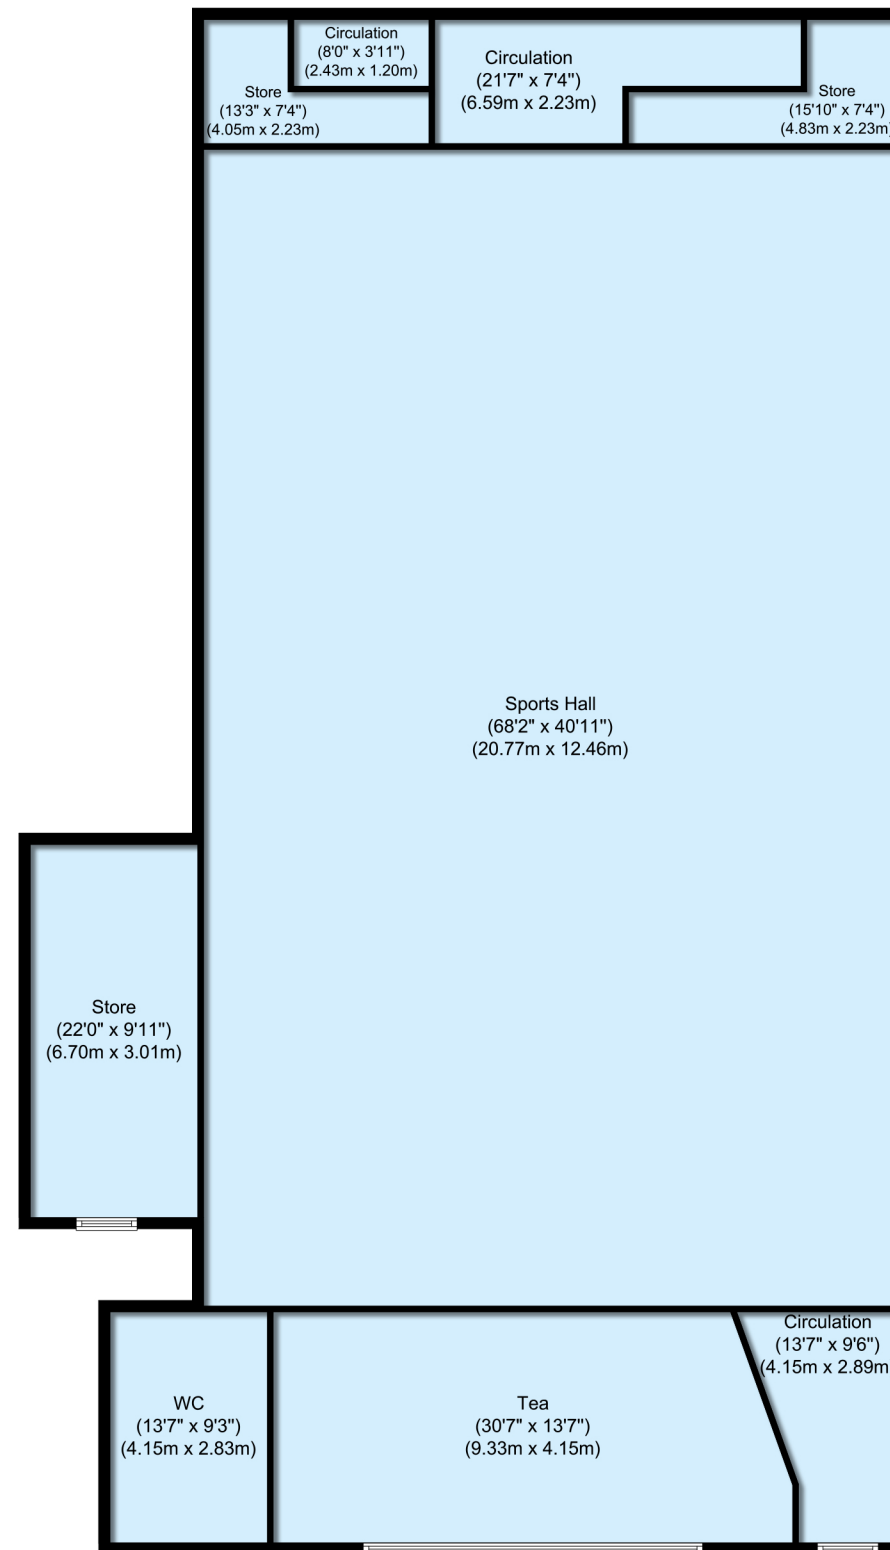

Moorlands School, Sports Hall & Nursery, Leeds, LS16 5PF

Lower Ground Floor

Ground Floor

First Floor

APPROX. GROSS INTERNAL FLOOR AREA 5280.66 SQ.FT. (490.59 SQ. M.)

Illustration for identification purposes only, not to scale.