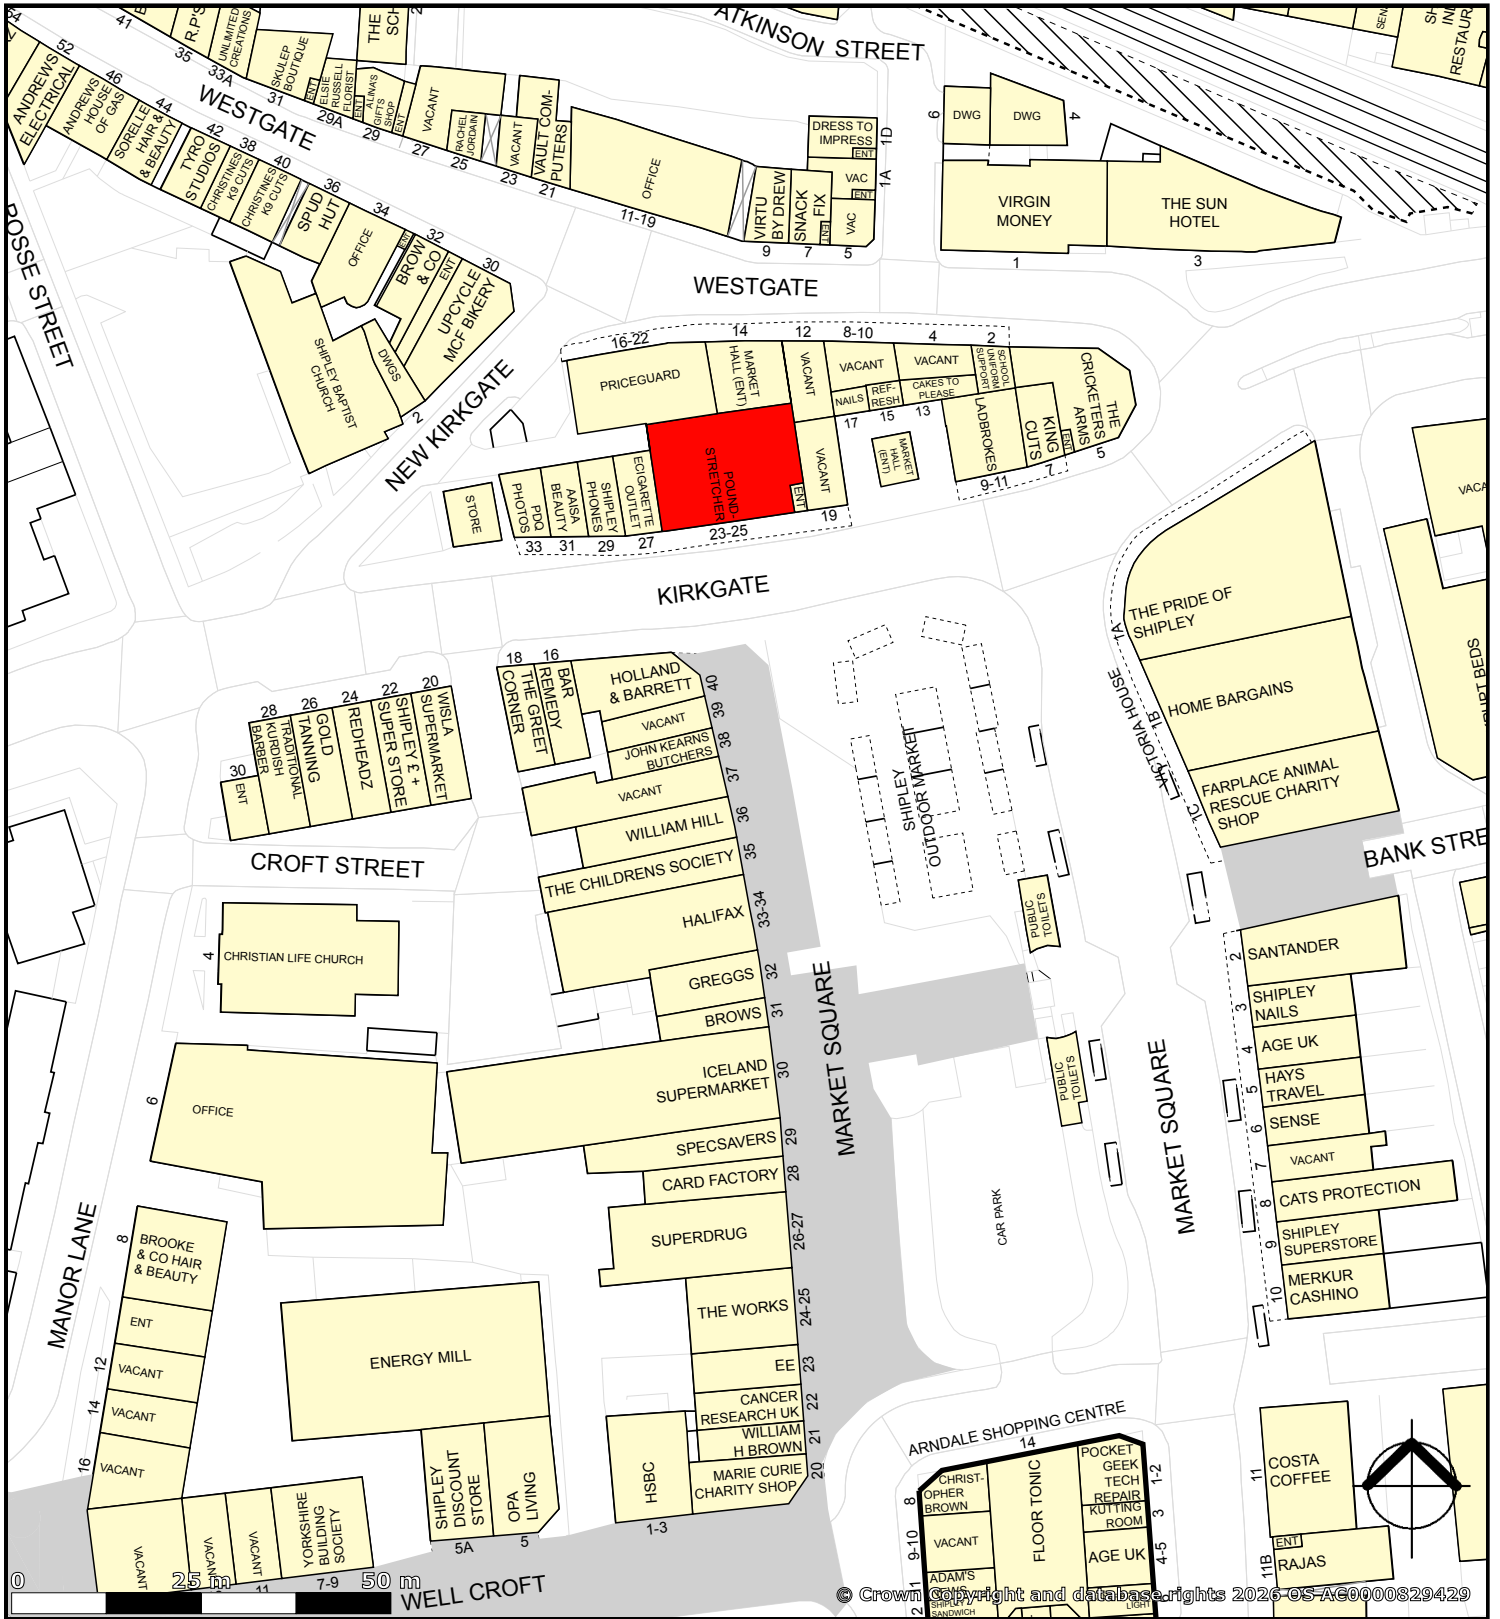

23-25 Kirkgate, Shipley, BD18

created on **edozo**

© Crown Copyright and database rights 2026 OS AG0000829429

Plotted Scale - 1:1,000