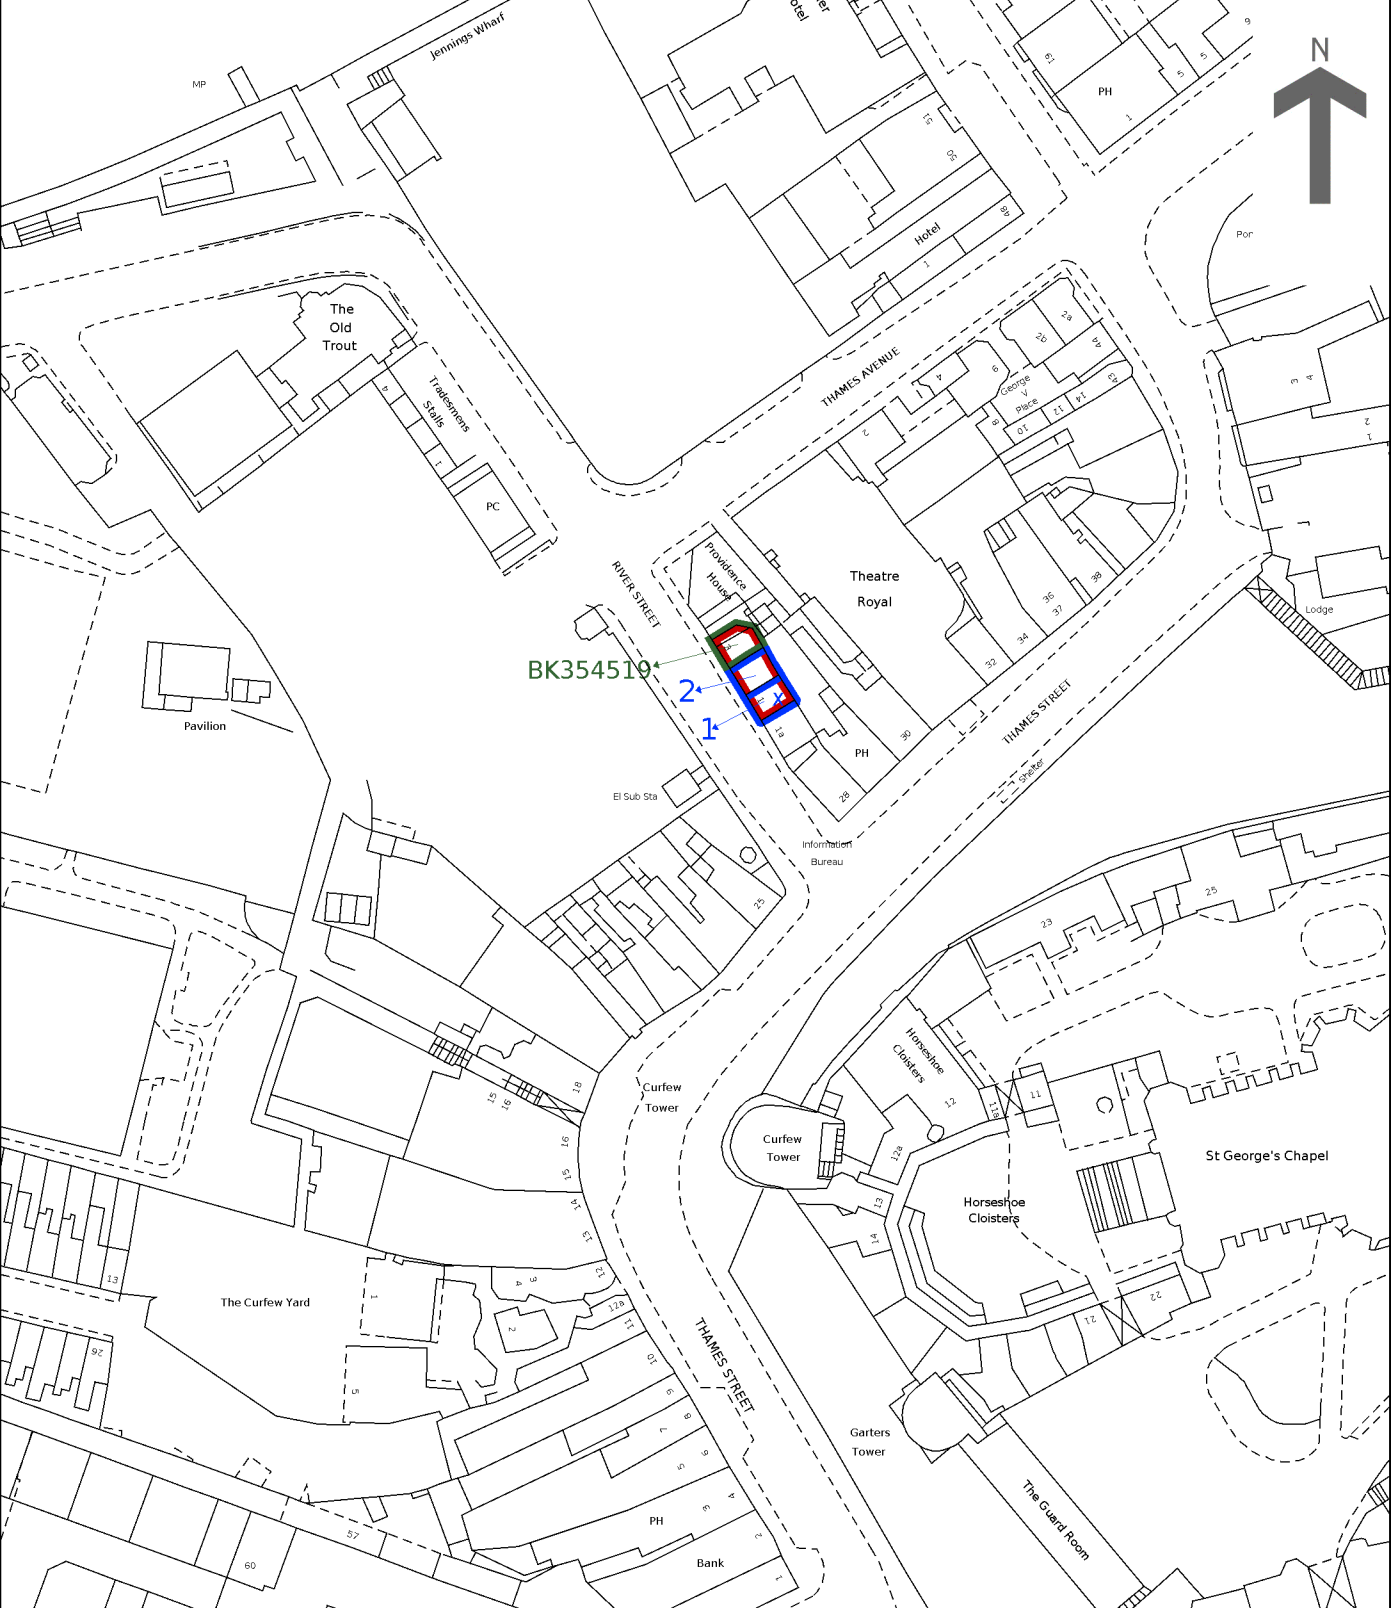

HM Land Registry Current title plan

Title number **BK22236**
Ordnance Survey map reference **SU9677SE**
Scale **1:1250**
Administrative area **Windsor and Maidenhead**

©Crown Copyright. Produced by HM Land Registry. Reproduction in whole or in part is prohibited without the prior written permission of Ordnance Survey. Licence Number 100026316

This is a print of the view of the title plan obtained from HM Land Registry showing the state of the title plan on 24 April 2023 at 17:13:22. This title plan shows the general position, not the exact line, of the boundaries. It may be subject to distortions in scale. Measurements scaled from this plan may not match measurements between the same points on the ground.