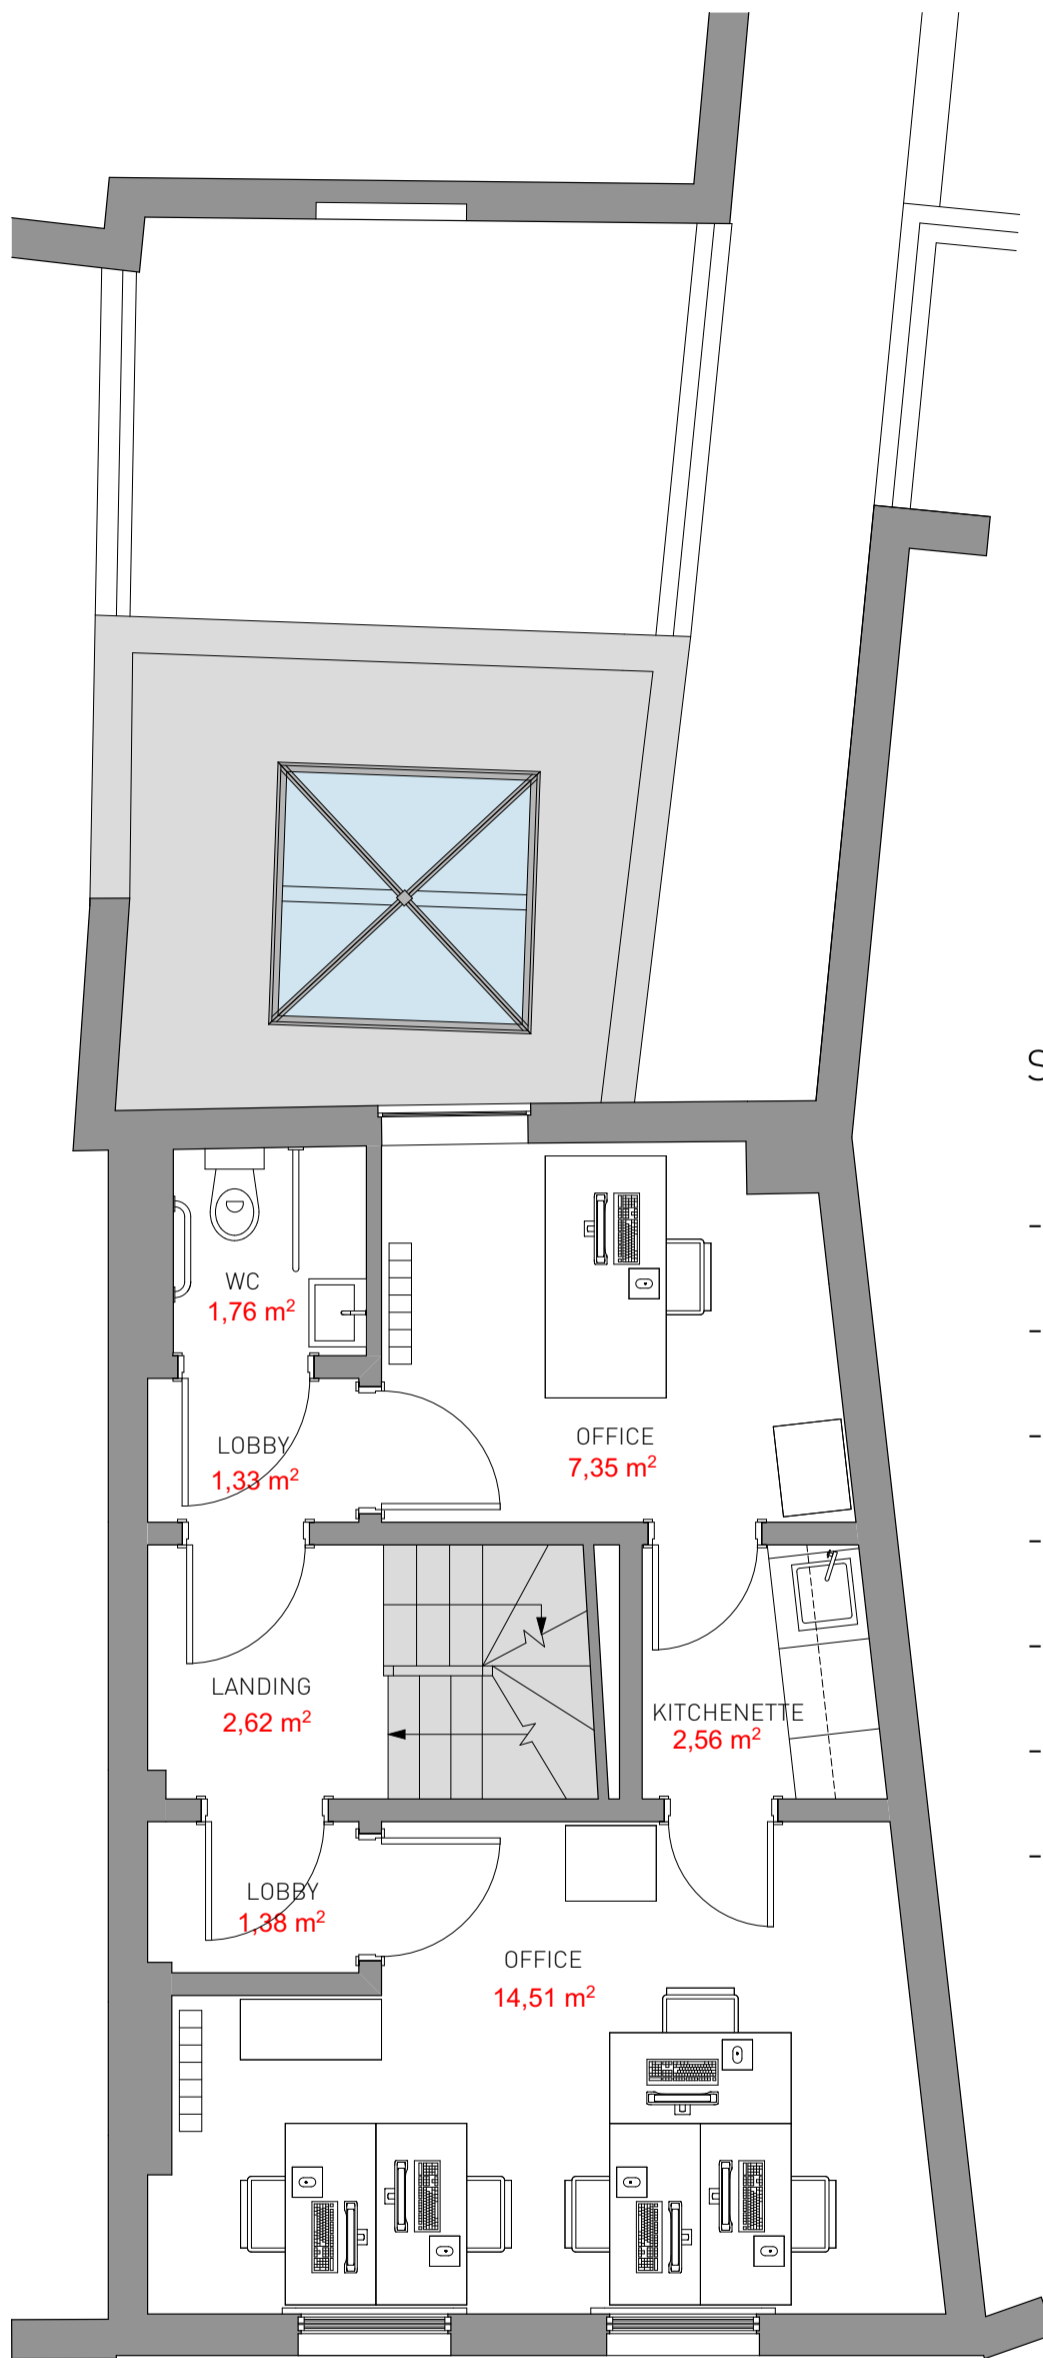

110 SHOREDITCH HIGH STREET  
02. OFFICES

AREA

AAA INTERIORS ARCHITECTS

TERRACE  
9,57 m<sup>2</sup>

MEETING ROOM  
7,05 m<sup>2</sup>

LANDING  
13,47 m<sup>2</sup>

KITCHENETTE  
2,38 m<sup>2</sup>

LOBBY  
1,16 m<sup>2</sup>

OFFICE  
15,60 m<sup>2</sup>

110 SHOREDITCH HIGH STREET

FIRST FLOOR AREA 43.42 m<sup>2</sup>

- MEETING ROOM = 7.05 m<sup>2</sup>
- LANDING = 13.47 m<sup>2</sup>
- KITCHENETTE = 2.38 m<sup>2</sup>
- LOBBY = 1.16 m<sup>2</sup>
- OFFICE = 15.60 m<sup>2</sup>
- TERRACE = 9.57 m<sup>2</sup>

JOB TITLE:  
110 SHOREDITCH HIGH STREET

DRAWING TITLE:  
FIRST FLOOR  
SCALE:  
1:50@A3

01 FIRST FLOOR  
Scale 1:50

AAA INTERIORS  
Via Fabio Massimo, 60  
00192 - Roma  
info@aaainteriors.com  
www.aaainteriors.com

SECOND FLOOR AREA = 34.15 m<sup>2</sup>

- OFFICE 01 = 7.35 m<sup>2</sup>
- LOBBY = 1.33 m<sup>2</sup>
- WC = 1.76 m<sup>2</sup>
- KITCHENETTE = 2.56 m<sup>2</sup>
- LANDING = 2.62 m<sup>2</sup>
- LOBBY = 1.38 m<sup>2</sup>
- OFFICE = 14.51 m<sup>2</sup>