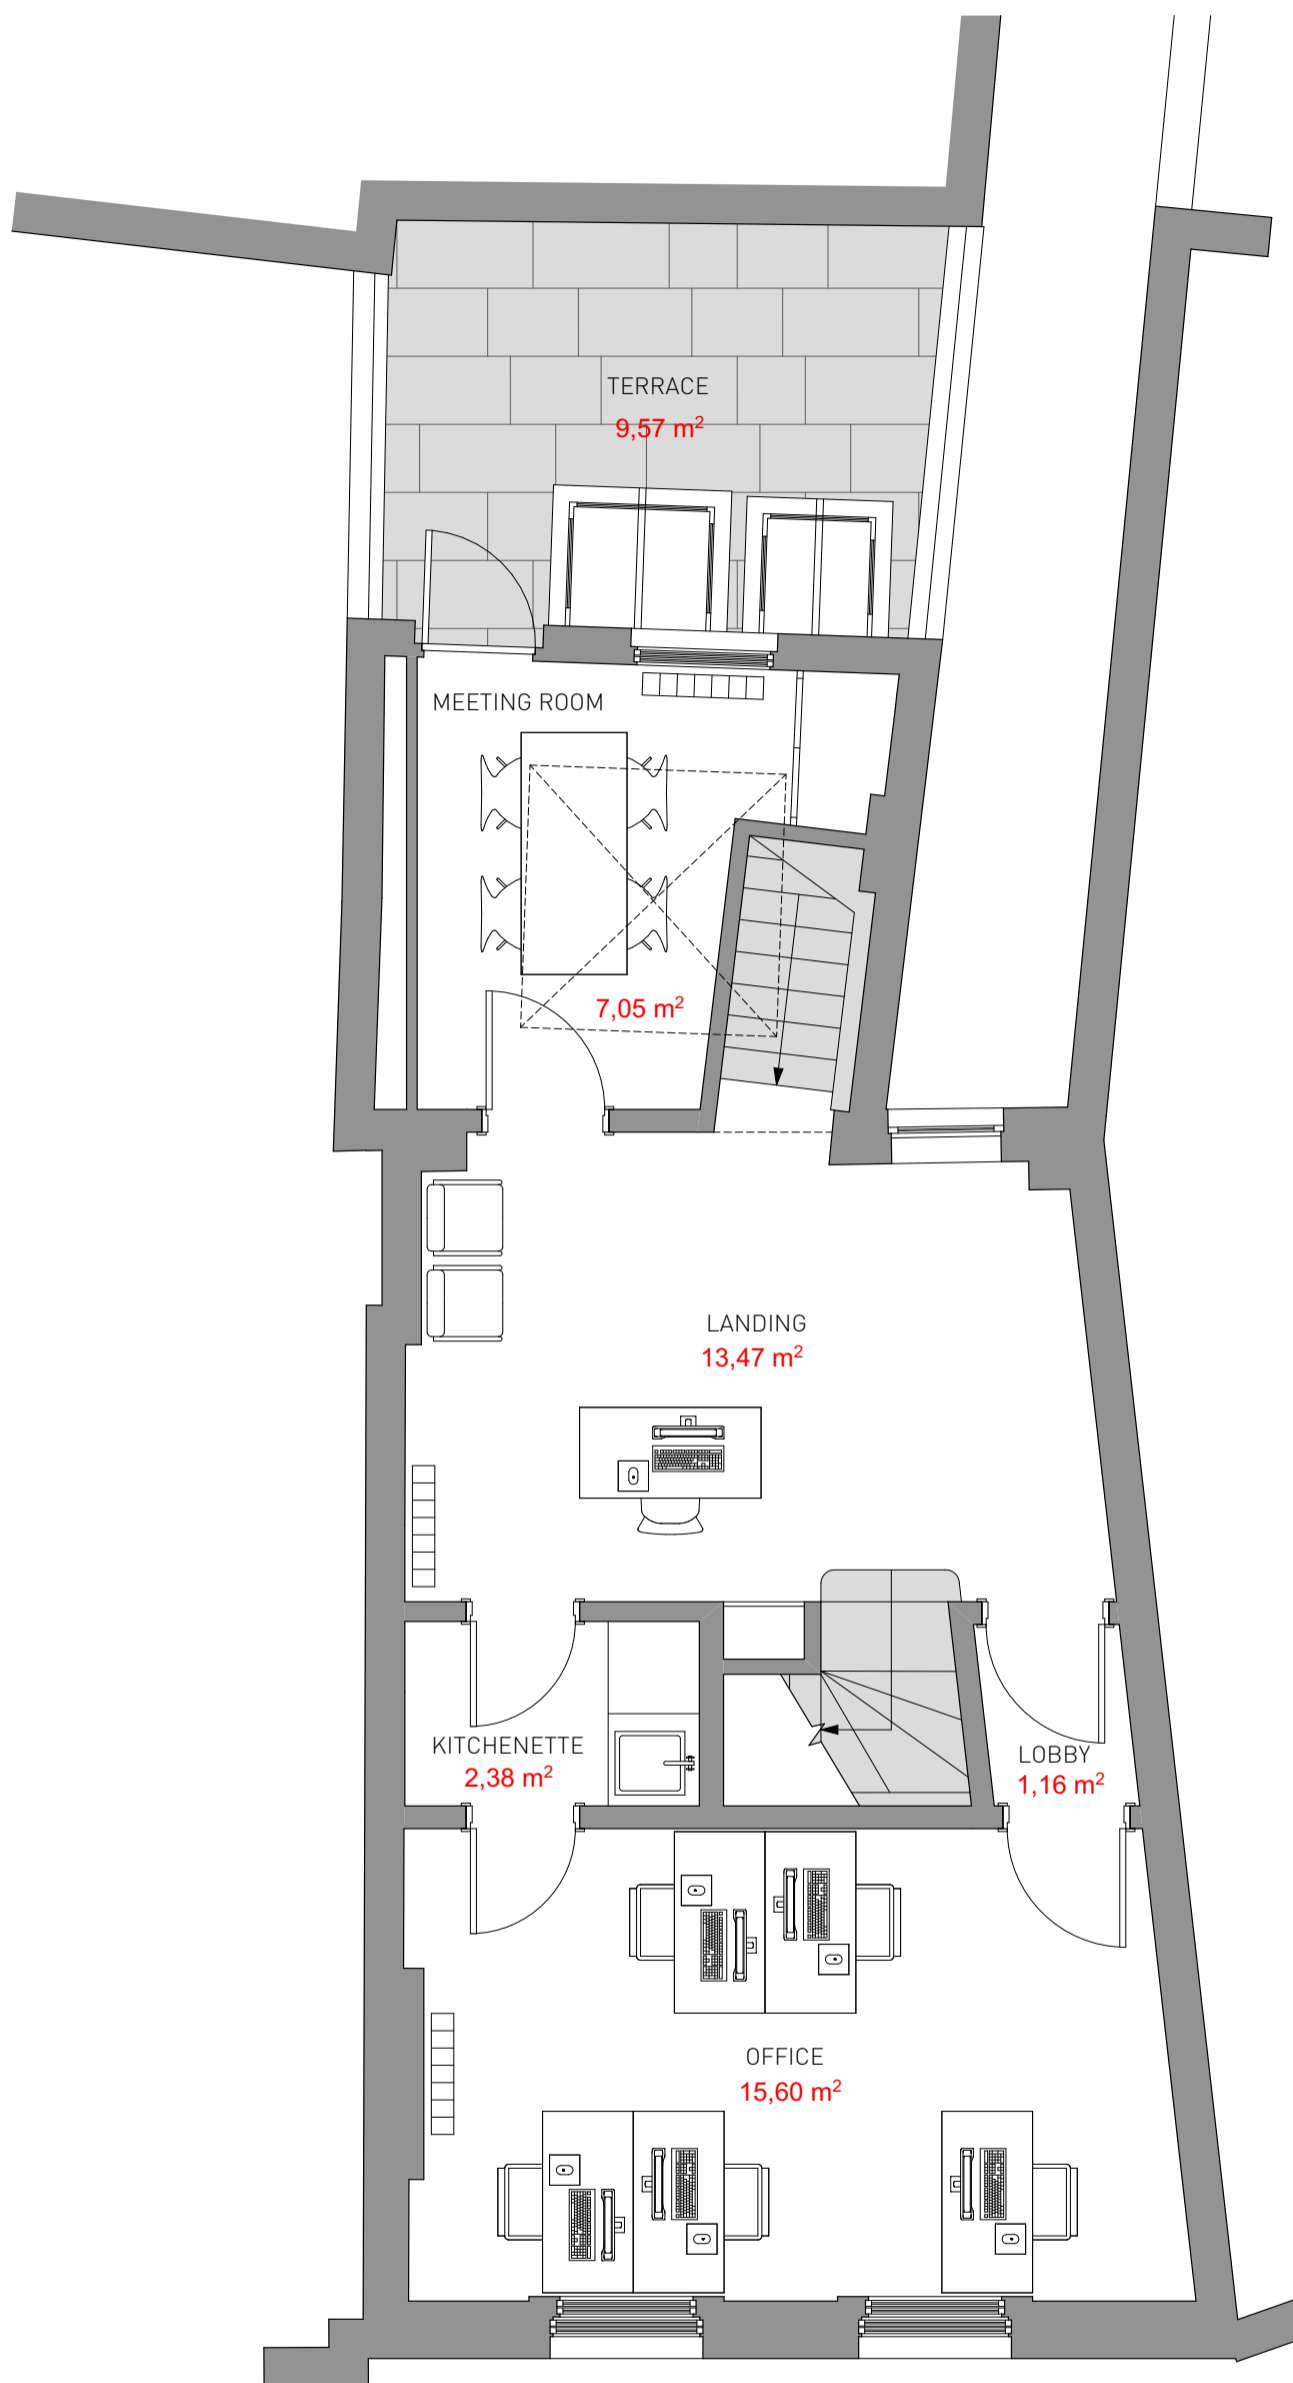

110 SHOREDITCH HIGH STREET  
02. OFFICES

AREA

AAA INTERIORS ARCHITECTS

TERRACE  
9,57 m<sup>2</sup>

MEETING ROOM  
7,05 m<sup>2</sup>

LANDING  
13,47 m<sup>2</sup>

KITCHENETTE  
2,38 m<sup>2</sup>

LOBBY  
1,16 m<sup>2</sup>

OFFICE  
15,60 m<sup>2</sup>

110 SHOREDITCH HIGH STREET

FIRST FLOOR AREA 43.42 m<sup>2</sup>

- MEETING ROOM = 7.05 m<sup>2</sup>
- LANDING = 13.47 m<sup>2</sup>
- KITCHENETTE = 2.38 m<sup>2</sup>
- LOBBY = 1.16 m<sup>2</sup>
- OFFICE = 15.60 m<sup>2</sup>
- TERRACE = 9.57 m<sup>2</sup>

JOB TITLE:  
110 SHOREDITCH HIGH STREET

DRAWING TITLE:  
FIRST FLOOR  
SCALE:  
1:50@A3

01 FIRST FLOOR  
Scale 1:50

AAA INTERIORS  
Via Fabio Massimo, 60  
00192 - Roma  
info@aaainteriors.com  
www.aaainteriors.com

SECOND FLOOR AREA = 34.15 m<sup>2</sup>

- OFFICE 01 = 7.35 m<sup>2</sup>
- LOBBY = 1.33 m<sup>2</sup>
- WC = 1.76 m<sup>2</sup>
- KITCHENETTE = 2.56 m<sup>2</sup>
- LANDING = 2.62 m<sup>2</sup>
- LOBBY = 1.38 m<sup>2</sup>
- OFFICE = 14.51 m<sup>2</sup>