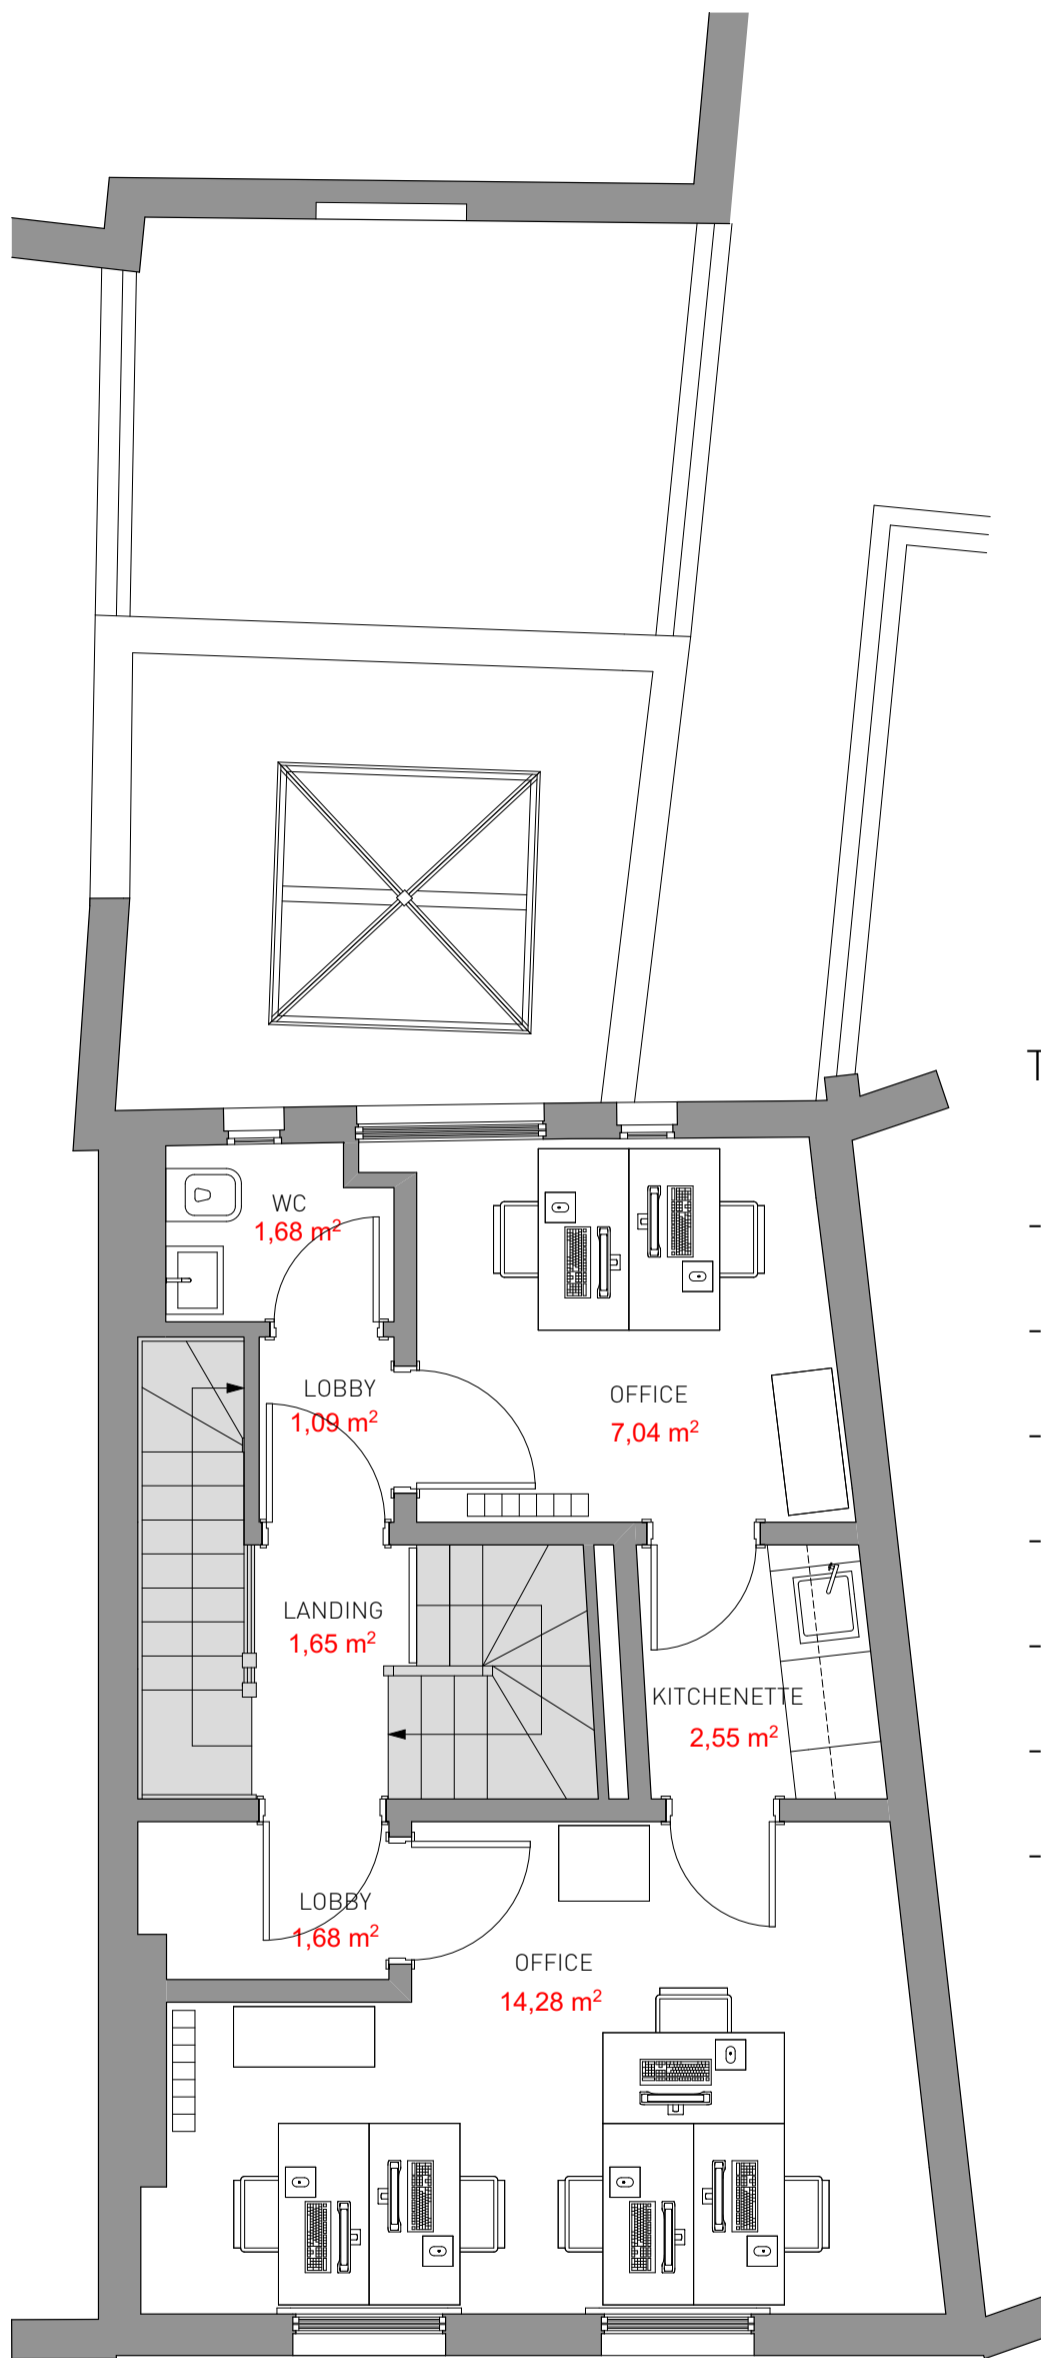

OFFICE  
15,60 m<sup>2</sup>

110 SHOREDITCH HIGH STREET

FIRST FLOOR AREA 43.42 m<sup>2</sup>

- MEETING ROOM = 7.05 m<sup>2</sup>
- LANDING = 13.47 m<sup>2</sup>
- KITCHENETTE = 2.38 m<sup>2</sup>
- LOBBY = 1.16 m<sup>2</sup>
- OFFICE = 15.60 m<sup>2</sup>
- TERRACE = 9.57 m<sup>2</sup>

SECOND FLOOR AREA = 34.15 m<sup>2</sup>

- OFFICE 01 = 7.35 m<sup>2</sup>
- LOBBY = 1.33 m<sup>2</sup>
- WC = 1.76 m<sup>2</sup>
- KITCHENETTE = 2.56 m<sup>2</sup>
- LANDING = 2.62 m<sup>2</sup>
- LOBBY = 1.38 m<sup>2</sup>
- OFFICE = 14.51 m<sup>2</sup>

JOB TITLE:  
110 SHOREDITCH HIGH STREET

DRAWING TITLE:  
SECOND FLOOR  
SCALE:  
1:50@A3

110 SHOREDITCH HIGH STREET

02 SECOND FLOOR  
Scale 1:50

AAA INTERIORS  
Via Fabio Massimo, 60  
00192 - Roma  
info@aaainteriors.com  
www.aaainteriors.com

THIRD FLOOR AREA = 34.78 m<sup>2</sup>

- OFFICE 01 = 7.04 m<sup>2</sup>
- LOBBY = 1.09 m<sup>2</sup>
- WC = 1.68 m<sup>2</sup>
- KITCHENETTE = 2.55 m<sup>2</sup>
- LANDING = 1.65 m<sup>2</sup>
- LOBBY = 1.68 m<sup>2</sup>
- OFFICE = 14.28 m<sup>2</sup>