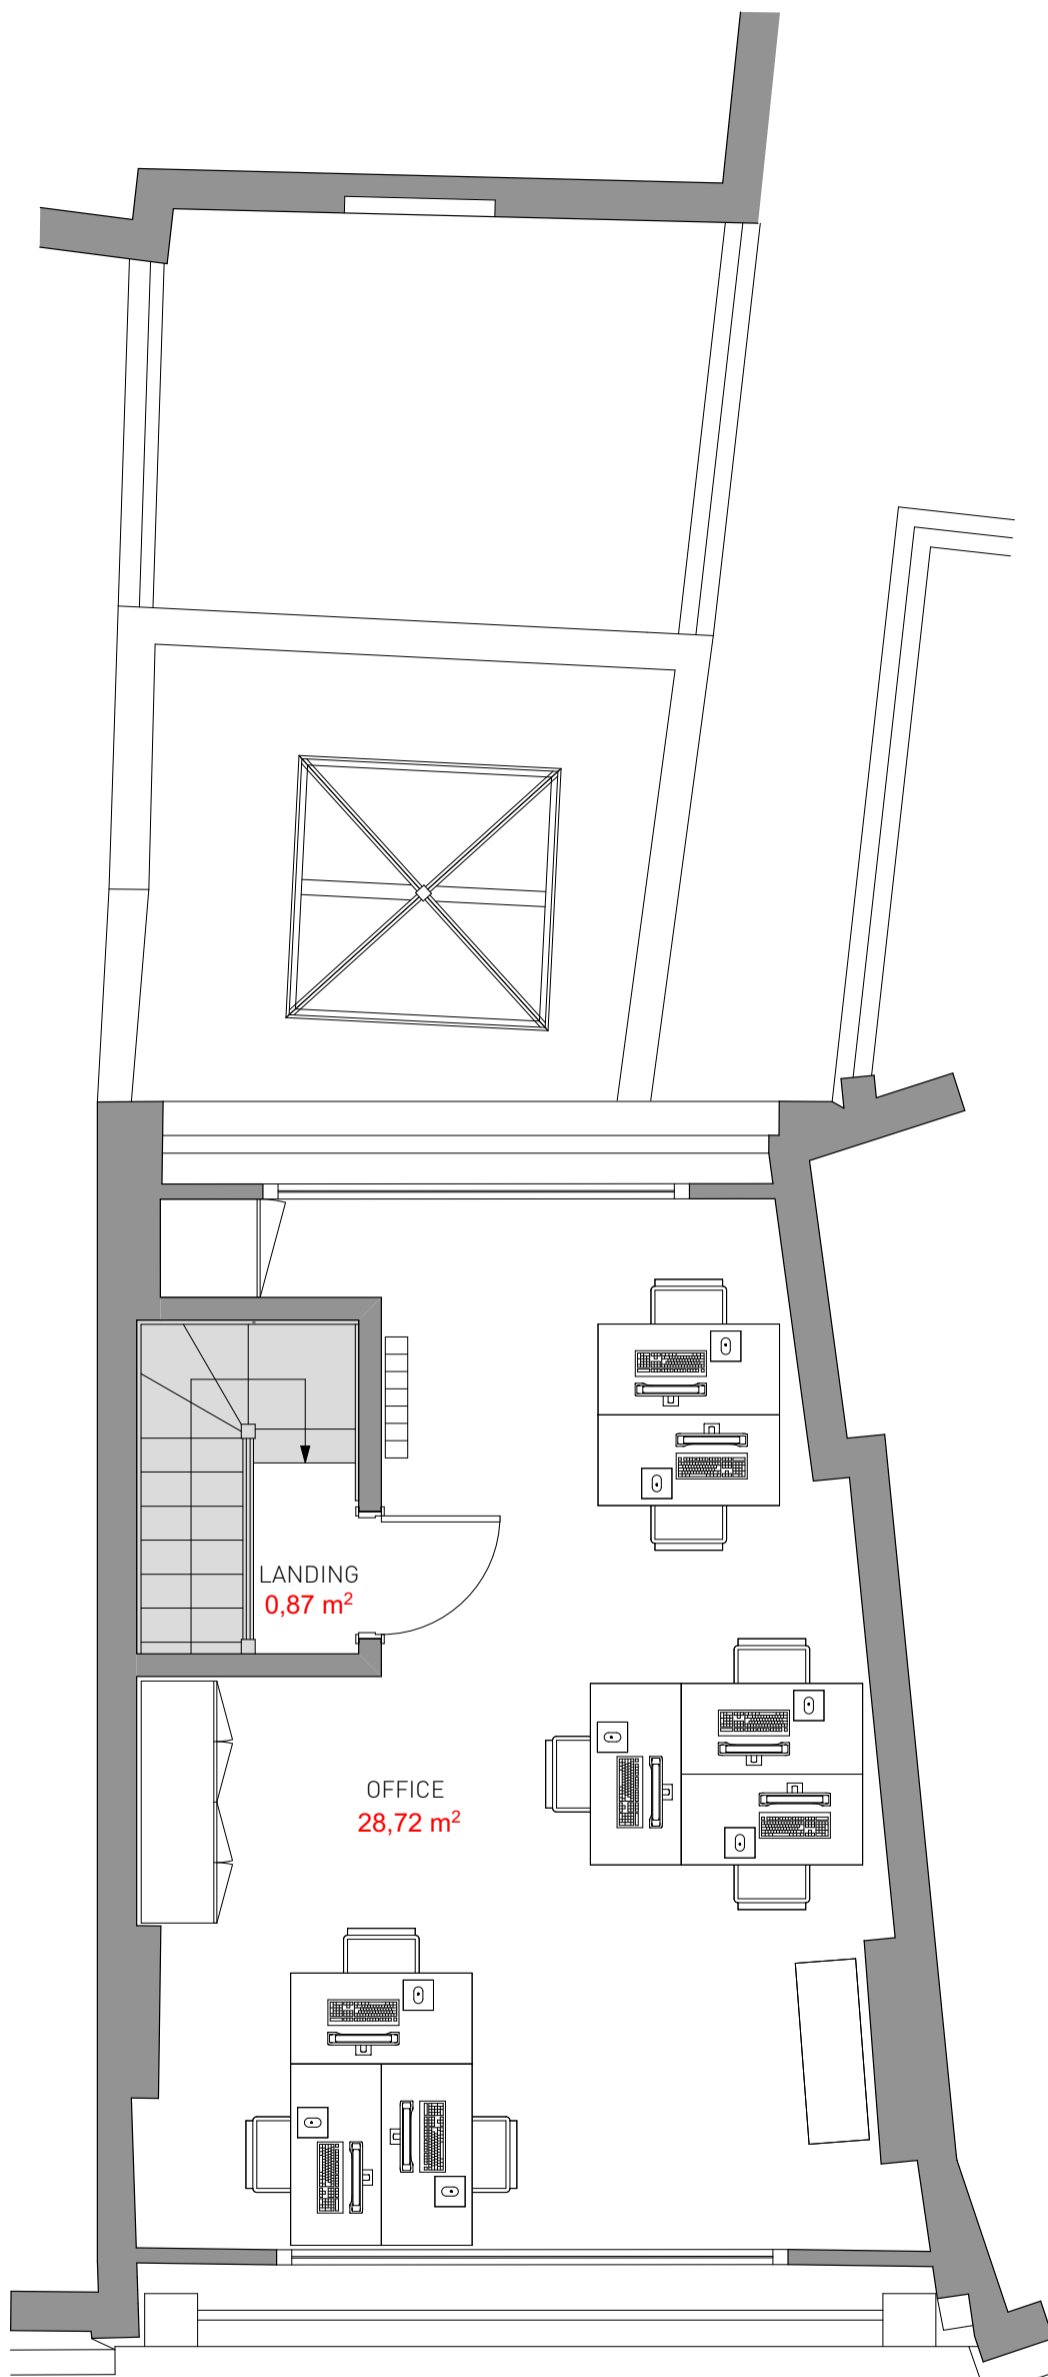

OFFICE  
15,60 m<sup>2</sup>

110 SHOREDITCH HIGH STREET

FIRST FLOOR AREA 43.42 m<sup>2</sup>

- MEETING ROOM = 7.05 m<sup>2</sup>
- LANDING = 13.47 m<sup>2</sup>
- KITCHENETTE = 2.38 m<sup>2</sup>
- LOBBY = 1.16 m<sup>2</sup>
- OFFICE = 15.60 m<sup>2</sup>
- TERRACE = 9.57 m<sup>2</sup>

THIRD FLOOR AREA = 34.78 m<sup>2</sup>

- OFFICE 01 = 7.04 m<sup>2</sup>
- LOBBY = 1.09 m<sup>2</sup>
- WC = 1.68 m<sup>2</sup>
- KITCHENETTE = 2.55 m<sup>2</sup>
- LANDING = 1.65 m<sup>2</sup>
- LOBBY = 1.68 m<sup>2</sup>
- OFFICE = 14.28 m<sup>2</sup>

0 1 2m

110 SHOREDITCH HIGH STREET

JOB TITLE:  
110 SHOREDITCH HIGH STREET

DRAWING TITLE:  
THIRD FLOOR  
SCALE:  
1:50@A3

03 THIRD FLOOR  
Scale 1:50

AAA INTERIORS  
Via Fabio Massimo, 60  
00192 - Roma  
info@aaainteriors.com  
www.aaainteriors.com

FOURTH FLOOR AREA = 31.95 m<sup>2</sup>

- OFFICE 01 = 28.72 m<sup>2</sup>

- LANDING = 0.87 m<sup>2</sup>

JOB TITLE:  
110 SHOREDITCH HIGH STREET

DRAWING TITLE:  
FOURTH FLOOR  
SCALE:  
1:50@A3

110 SHOREDITCH HIGH STREET