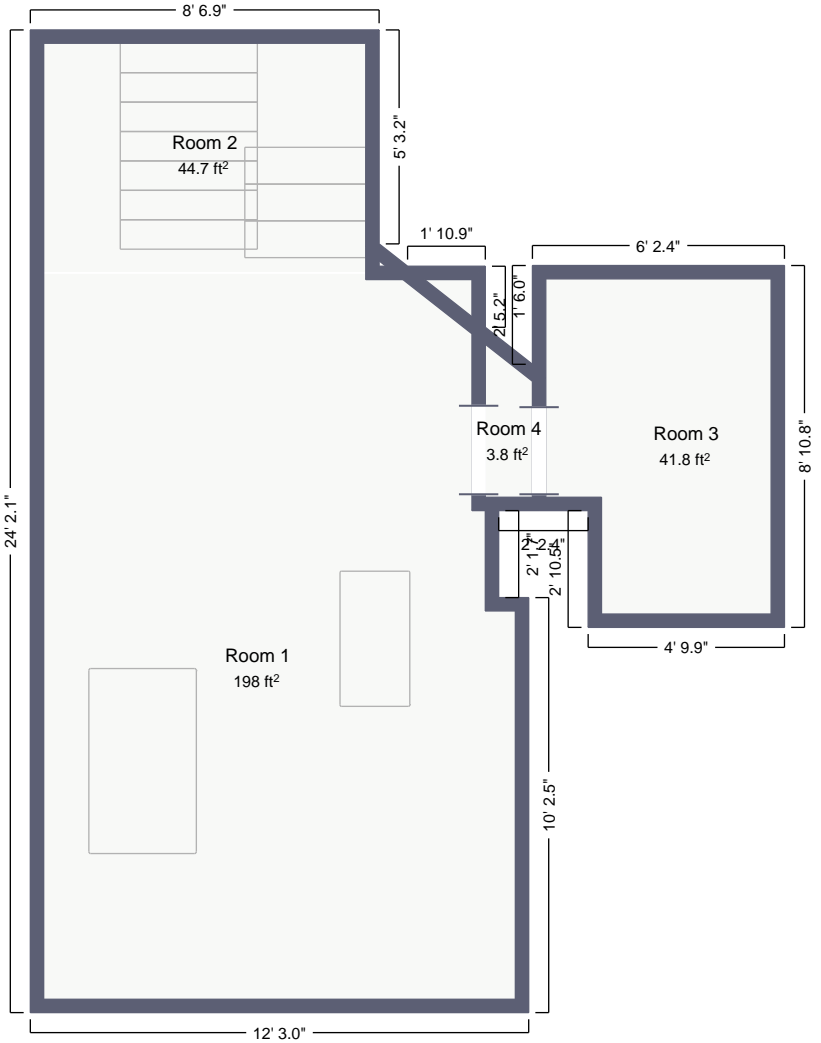

Floorplan

Approximately 323 ft² total

3 ft