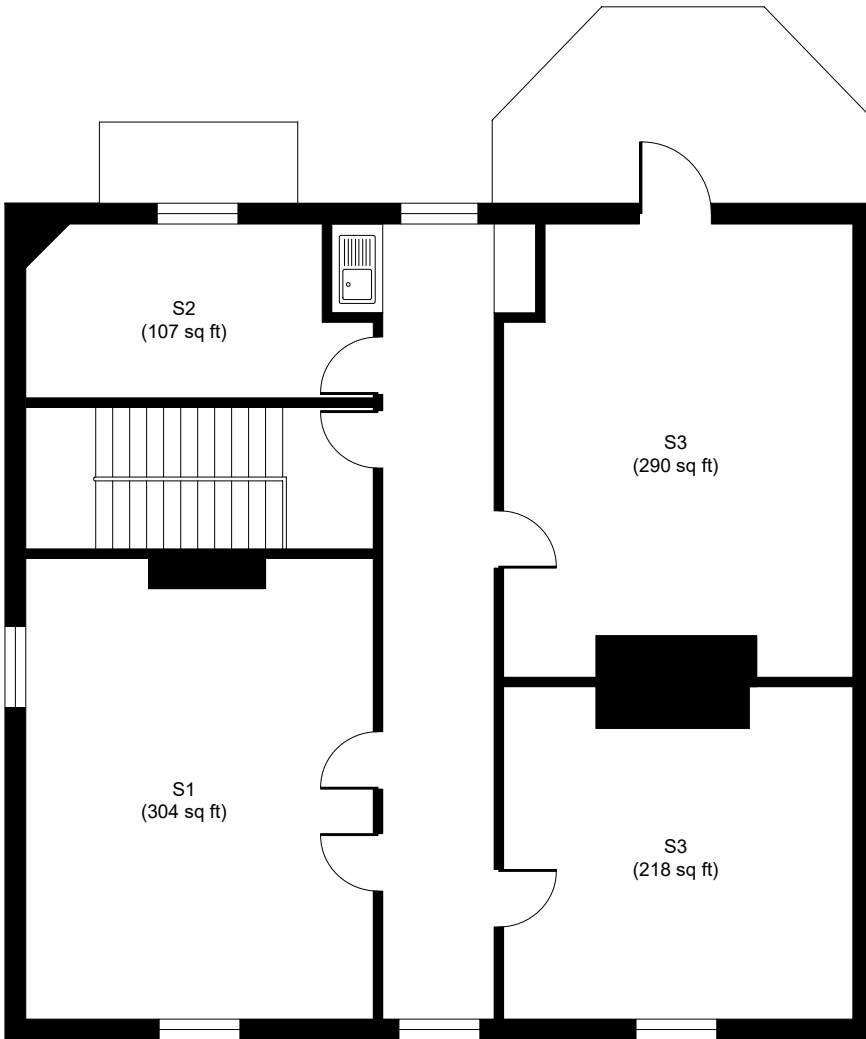

Ground Floor

Location Plan
Scale 1-1250

www.techno-graph.co.uk

TITLE		LEGEND	
Ground Floor Burnham House 93 High Street Burnham Buckinghamshire SL1 7JZ			
SIZE	SCALE	JOB #	REV'
A4	1-100	13039	
		SHEET #	REF
		1	NSS

Second Floor

Location Plan
Scale 1-1250

www.techno-graph.co.uk

TITLE		LEGEND	
<p>Second Floor Burnham House 93 High Street Burnham Buckinghamshire SL1 7JZ</p>			
SIZE	SCALE	JOB #	REV"
A4	1-100	13039	
		SHEET #	REF
		3	NSS