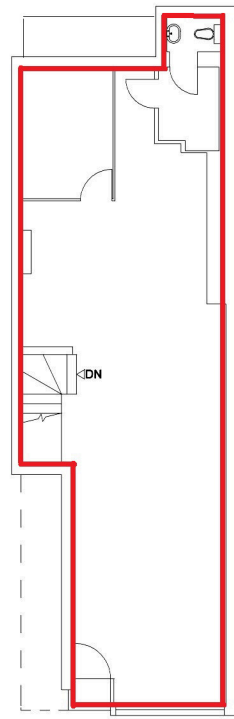

83 MORTIMER STREET
LONDON W1
Scale 1:200

1:500

LOWER GROUND FLOOR

GROUND FLOOR

MORTIMER STREET