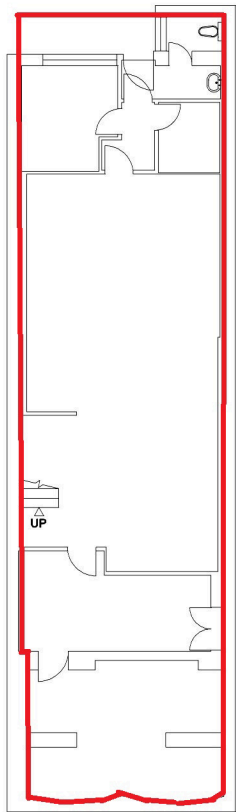

83 MORTIMER STREET
LONDON W1
Scale 1:200

1:500

LOWER GROUND FLOOR

GROUND FLOOR

MORTIMER STREET