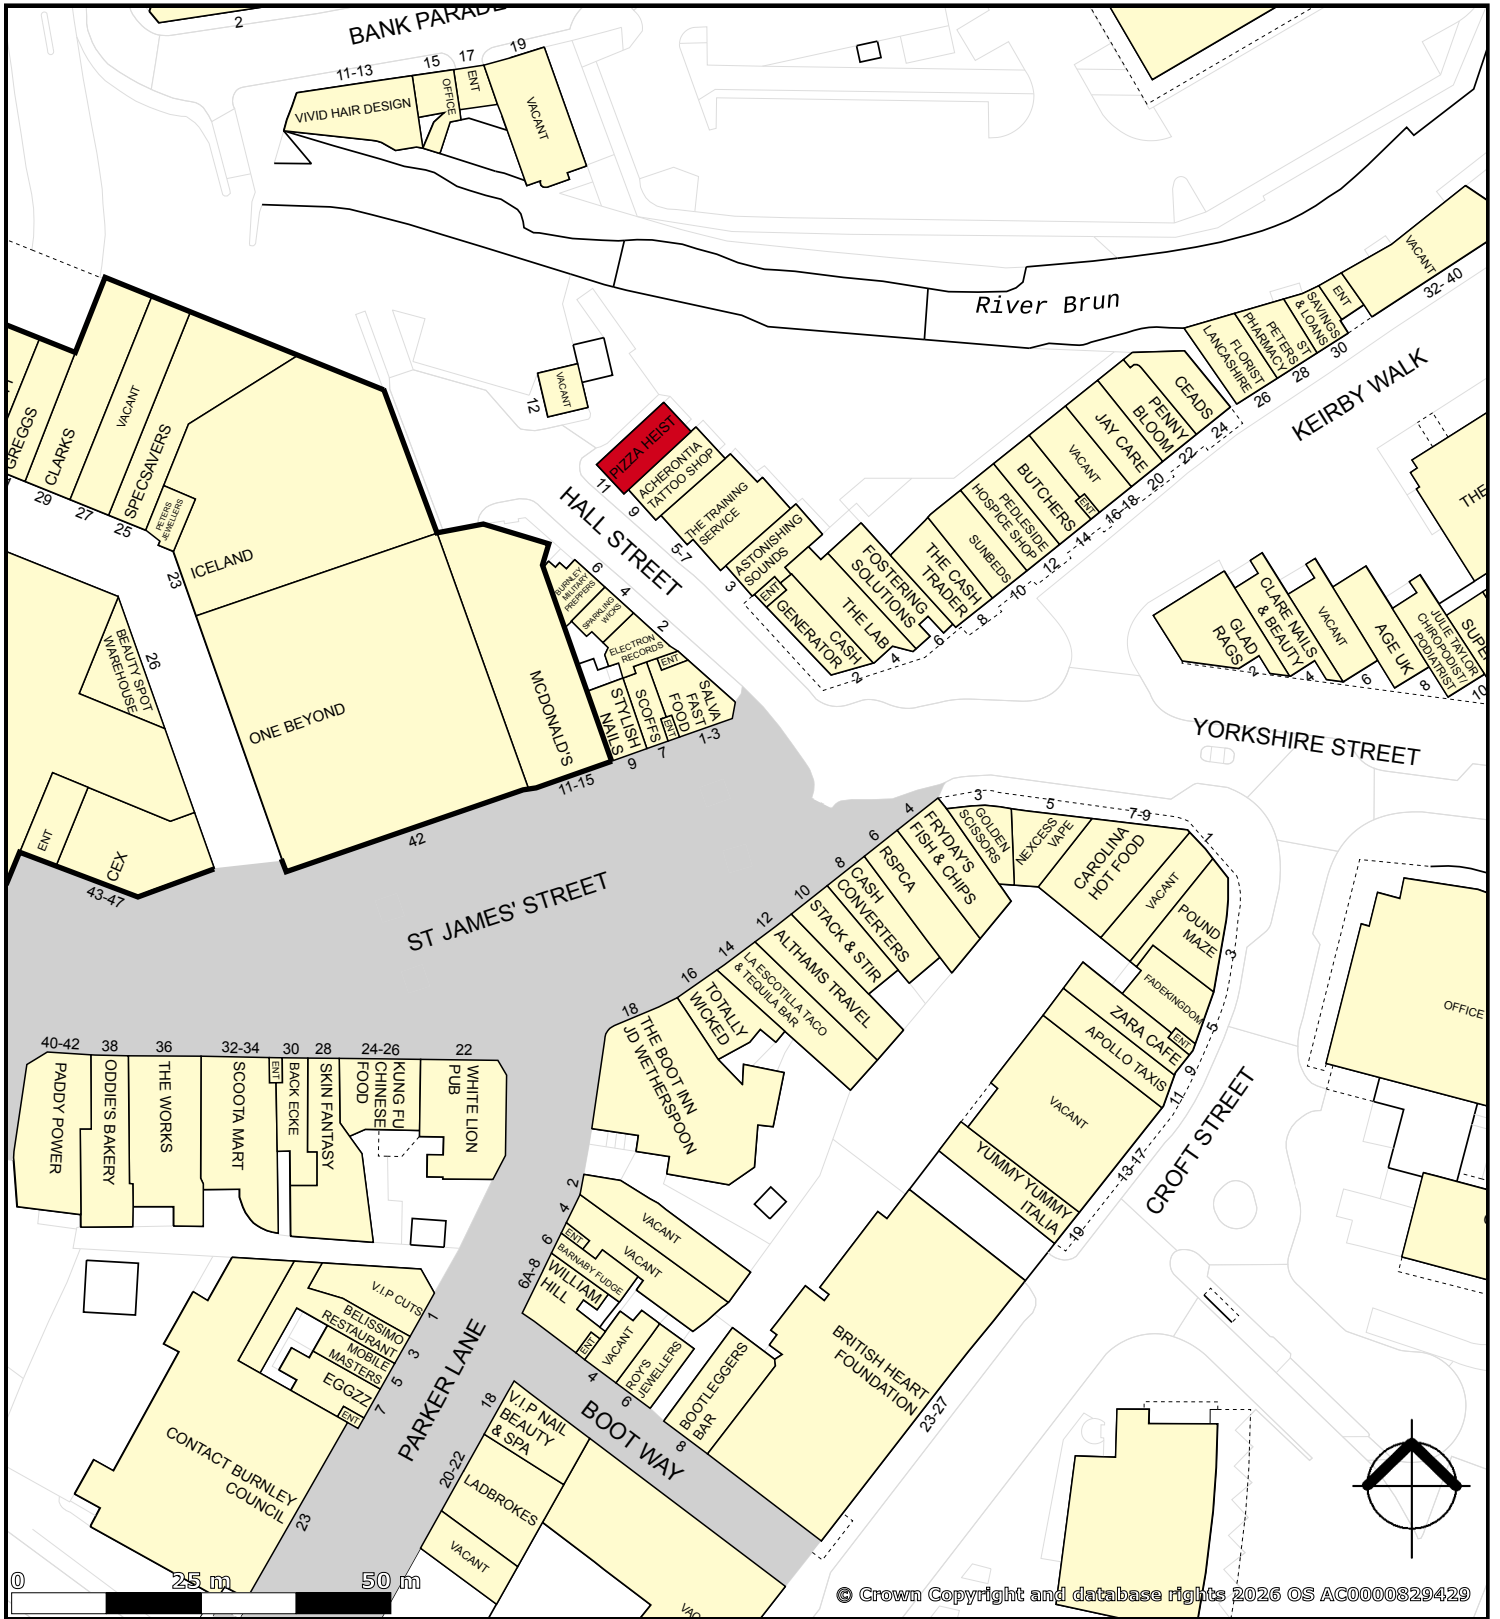

11 Hall Street, Burnley, BB11

created on **edozo**

Plotted Scale - 1:1,000

This map is published for convenience of identification only and although believed to be correct, is not guaranteed and it does not form any part of any contract