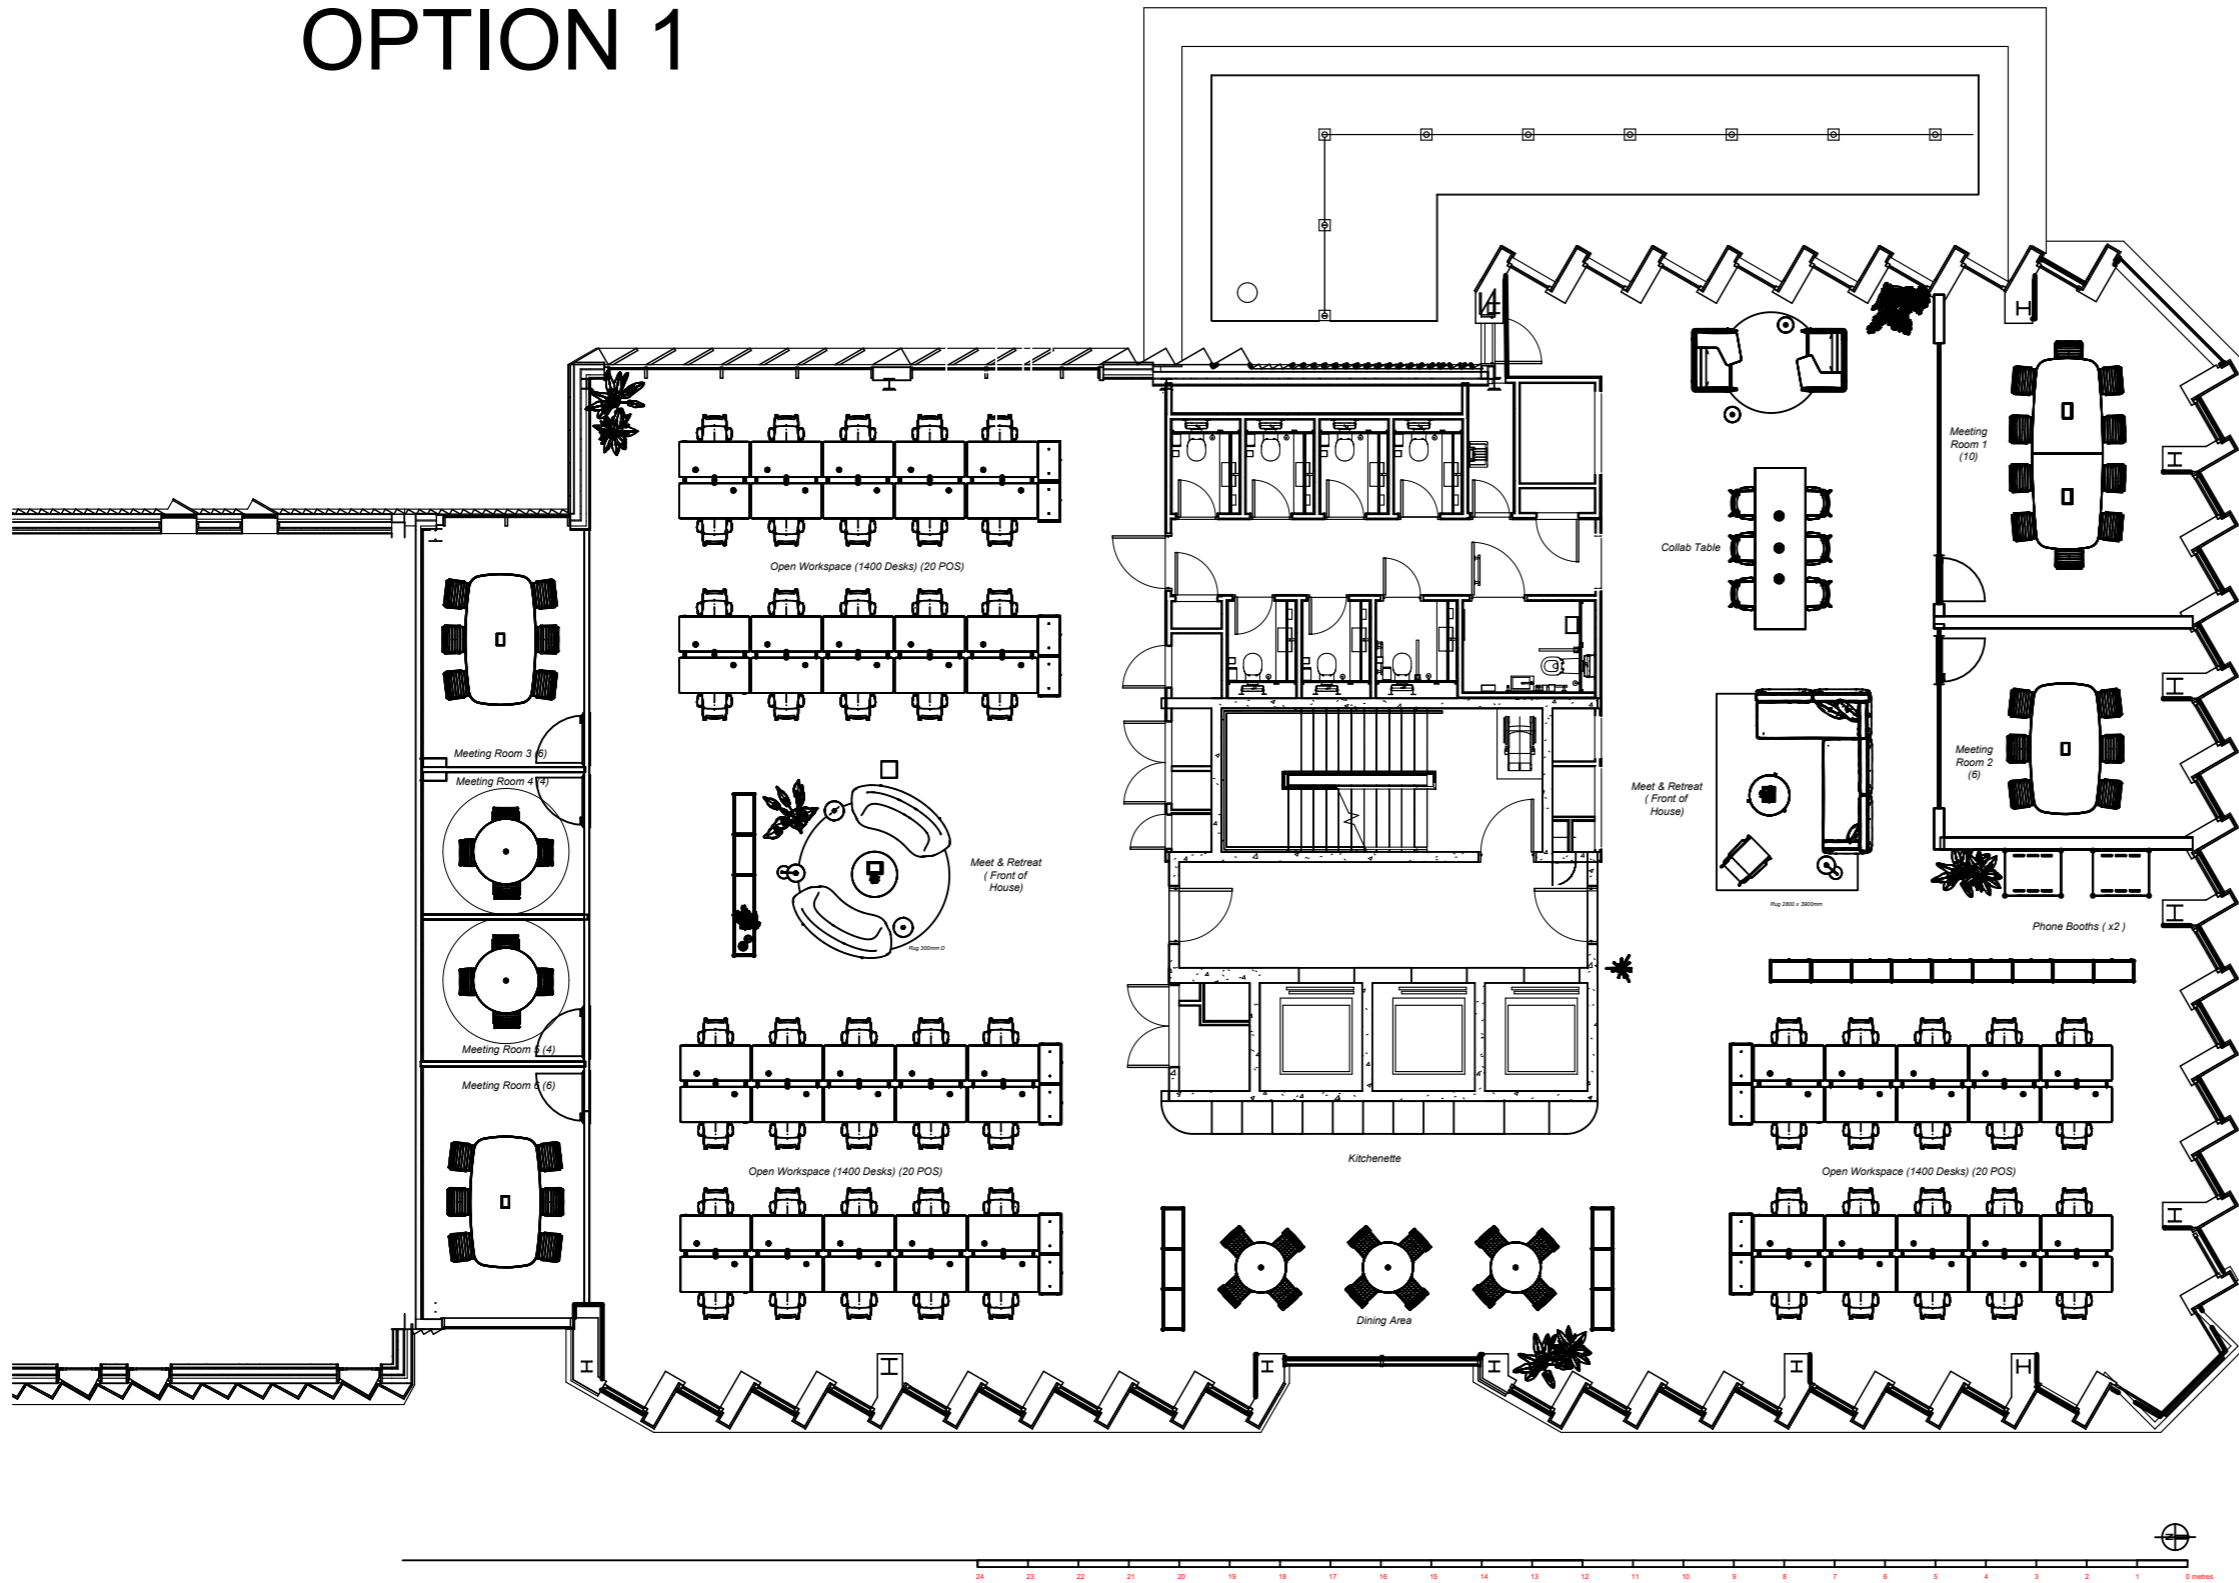

OPTION 1

project
5259_02_01_CLI Dartriver_(02) 68 Farringdon Road

title
Layout_Opt1_REV7

this drawing is owned by vitra exclusively and protected by copyright. dimensions must always be checked on site.

scale
M 1:150

date
25.11.2025

editor
eb

format
DIN A3 landscape