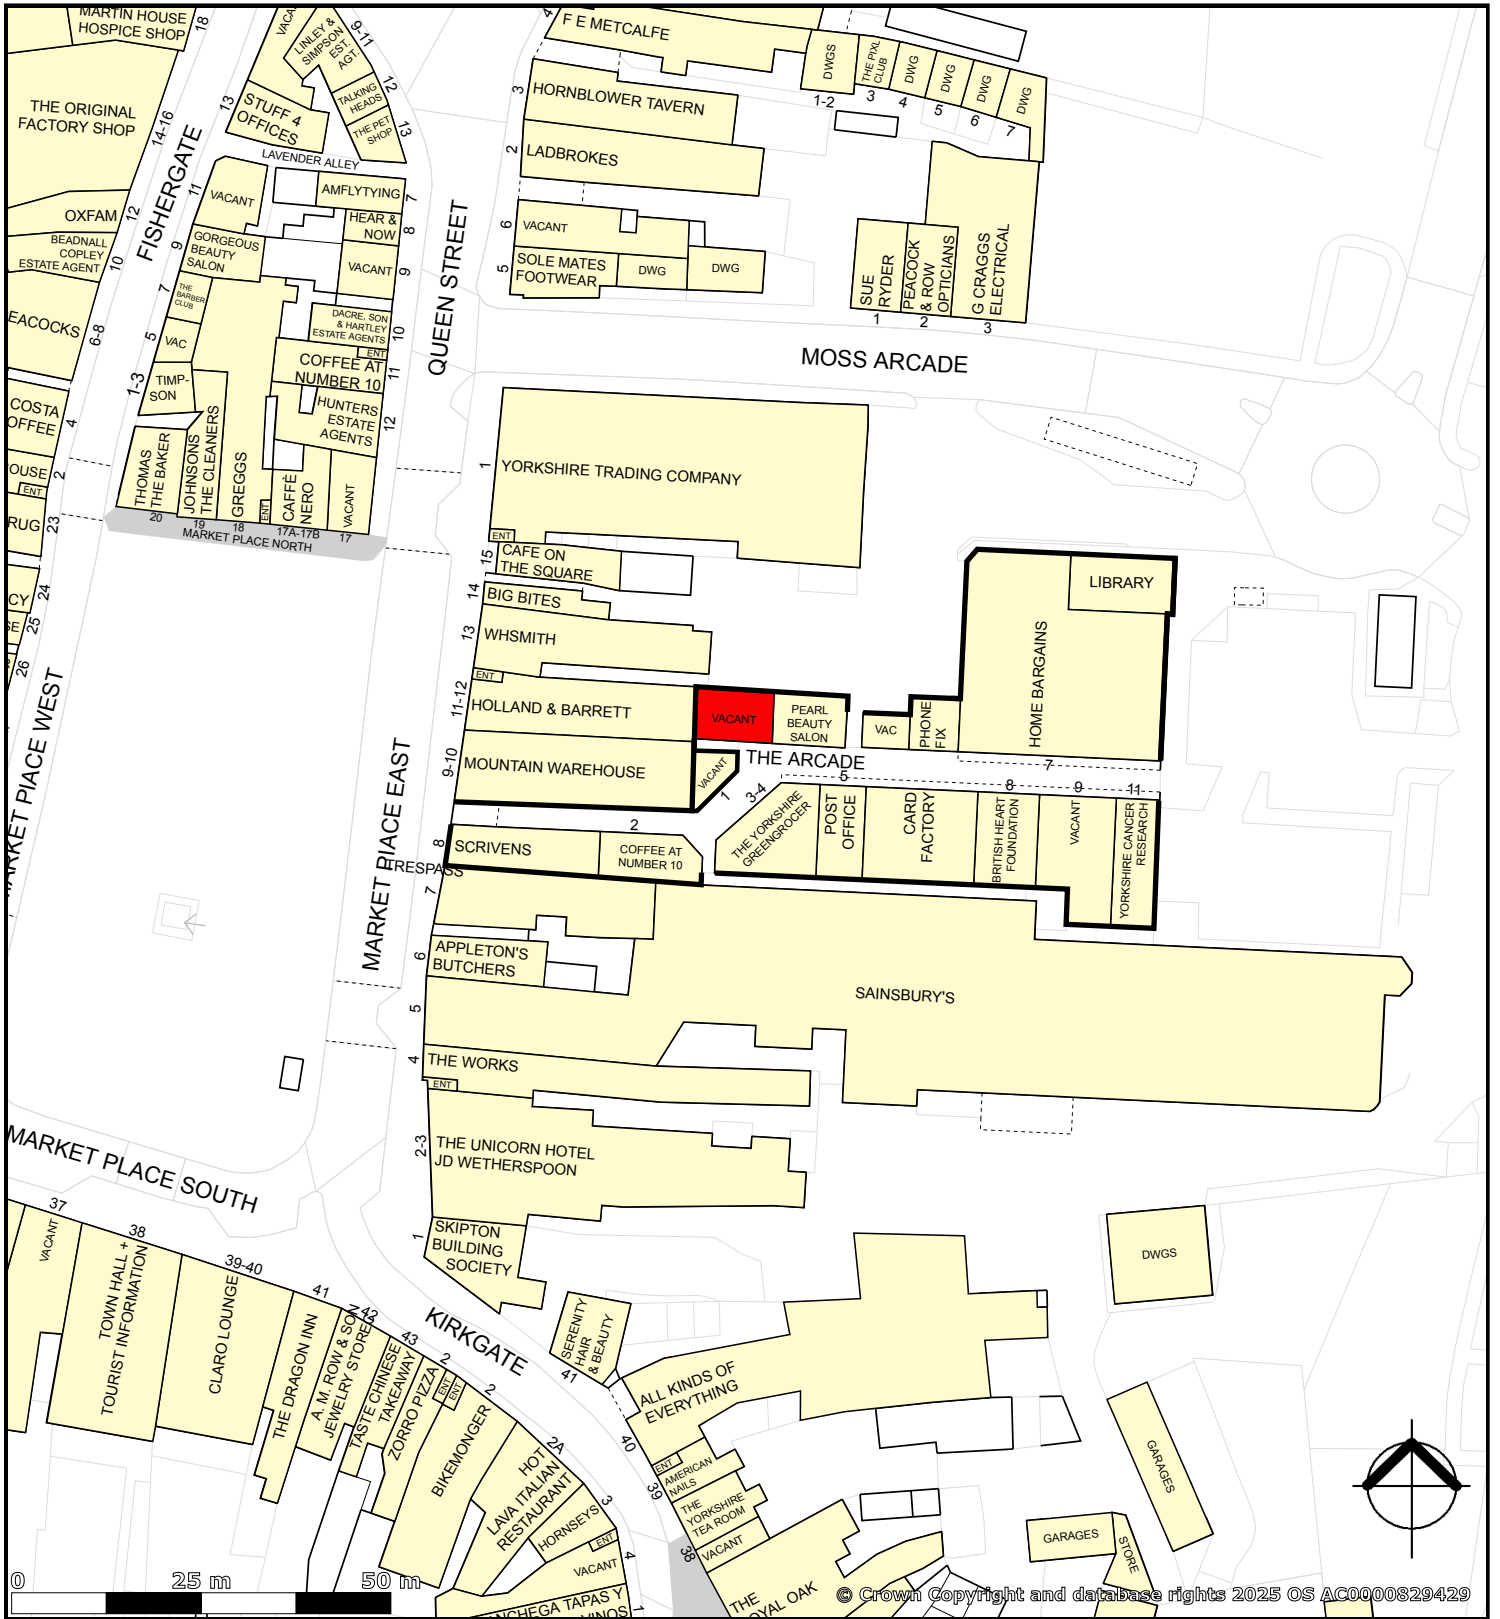

Unit 14 (1A) The Arcade, Market Place East, Ripon, HG4

created on edoza

Plotted Scale - 1:1,000