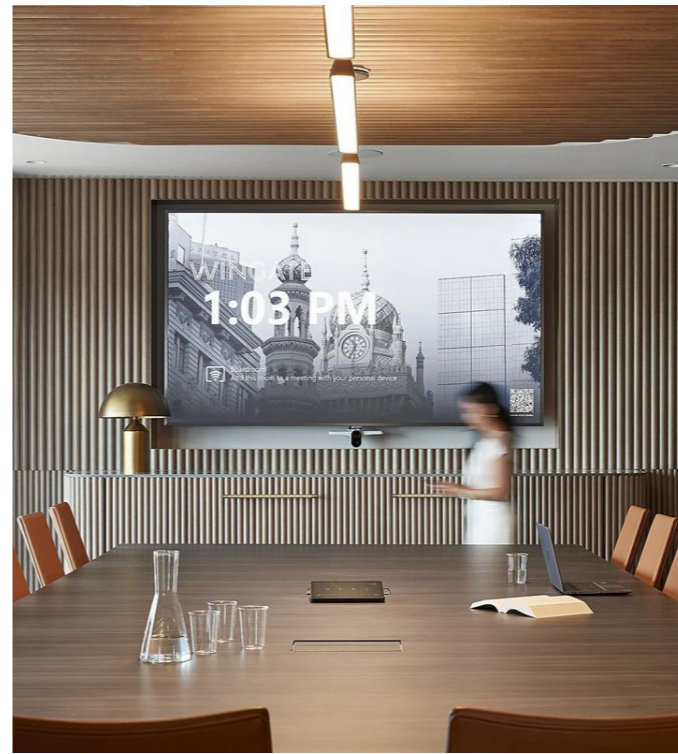

DESIGN PRESENTATION  
8 CITY ROAD  
THIRD FLOOR  
23.04.2026

CENTRAL HOT DESK FOR PEOPLE THAT DON'T REQUIRE A DESK FOR THE WHOLE DAY, DOUBLES UP AS A COLLABORATION AND INFORMAL MEETING SPACE

- CAPACITY
- HYBRID OFFICE/MEETING ROOM
  - 22 FIXED DESK POSITIONS 1200X800
  - 6 PERSON HOT DESK
  - TEAPOINT & BREAKOUT

CENTRAL HOT DESK FOR PEOPLE THAT DON'T REQUIRE A DESK FOR THE WHOLE DAY, DOUBLES UP AS A COLLABORATION AND INFORMAL MEETING SPACE

- CAPACITY
- HYBRID OFFICE/MEETING ROOM
  - 14 FIXED DESK POSITIONS 1200X800
  - 6 PERSON HOT DESK
  - TEAPOINT & BREAKOUT

MEETING ROOMS ALONG  
THE FRONT ELEVATION

WORKING AREA TOWARDS THE  
REAR OF THE SPACE, EXPOSING  
THE DESKS TO NATURAL LIGHT

CAPACITY

- HYBRID OFFICE/MEETING ROOM
- 5 PERSON MEETING ROOM
- 4 PERSON MEETING ROOM
- 1:1 MEETING ROOM
- 14 FIXED DESK POSITIONS 1200X800

SPACE PLAN - OPTION 03  
3RD FLOOR

MOOD IMAGES  
MEETING ROOMS

MOOD IMAGES  
TEAPOINT AND BREAKOUT

LALIVE

RAYMOND JAMES®

ROC NATION

COVANTA

KOREAN AIR