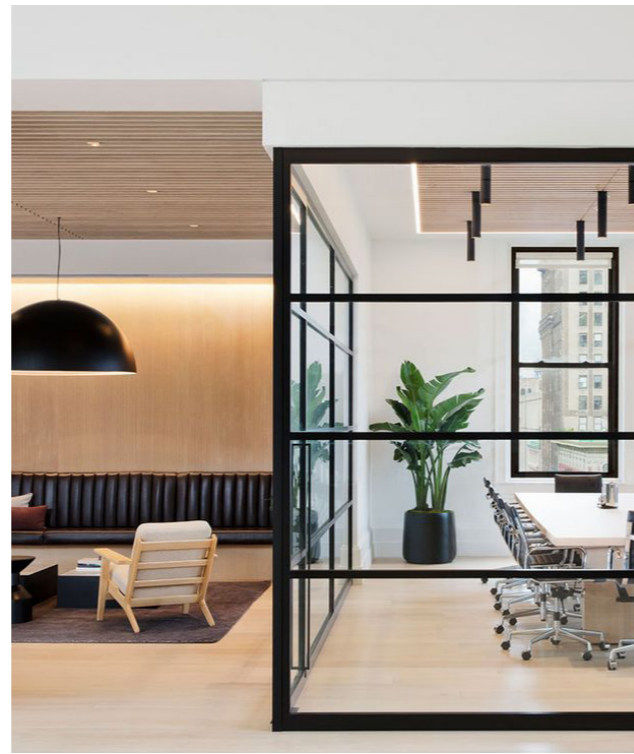

DESIGN PRESENTATION  
8 CITY ROAD  
THIRD FLOOR  
23.04.2026

CENTRAL HOT DESK FOR PEOPLE THAT DON'T REQUIRE A DESK FOR THE WHOLE DAY, DOUBLES UP AS A COLLABORATION AND INFORMAL MEETING SPACE

- CAPACITY
- HYBRID OFFICE/MEETING ROOM
  - 22 FIXED DESK POSITIONS 1200X800
  - 6 PERSON HOT DESK
  - TEAPOINT & BREAKOUT

CENTRAL HOT DESK FOR PEOPLE THAT DON'T REQUIRE A DESK FOR THE WHOLE DAY, DOUBLES UP AS A COLLABORATION AND INFORMAL MEETING SPACE

- CAPACITY
- HYBRID OFFICE/MEETING ROOM
  - 14 FIXED DESK POSITIONS 1200X800
  - 6 PERSON HOT DESK
  - TEAPOINT & BREAKOUT

MEETING ROOMS ALONG  
THE FRONT ELEVATION

WORKING AREA TOWARDS THE  
REAR OF THE SPACE, EXPOSING  
THE DESKS TO NATURAL LIGHT

CAPACITY

- HYBRID OFFICE/MEETING ROOM
- 5 PERSON MEETING ROOM
- 4 PERSON MEETING ROOM
- 1:1 MEETING ROOM
- 14 FIXED DESK POSITIONS 1200X800

SPACE PLAN - OPTION 03  
3RD FLOOR

MOOD IMAGES  
MEETING ROOMS

MOOD IMAGES  
TEAPOINT AND BREAKOUT

LALIVE

RAYMOND JAMES®

ROC NATION

COVANTA

KOREAN AIR