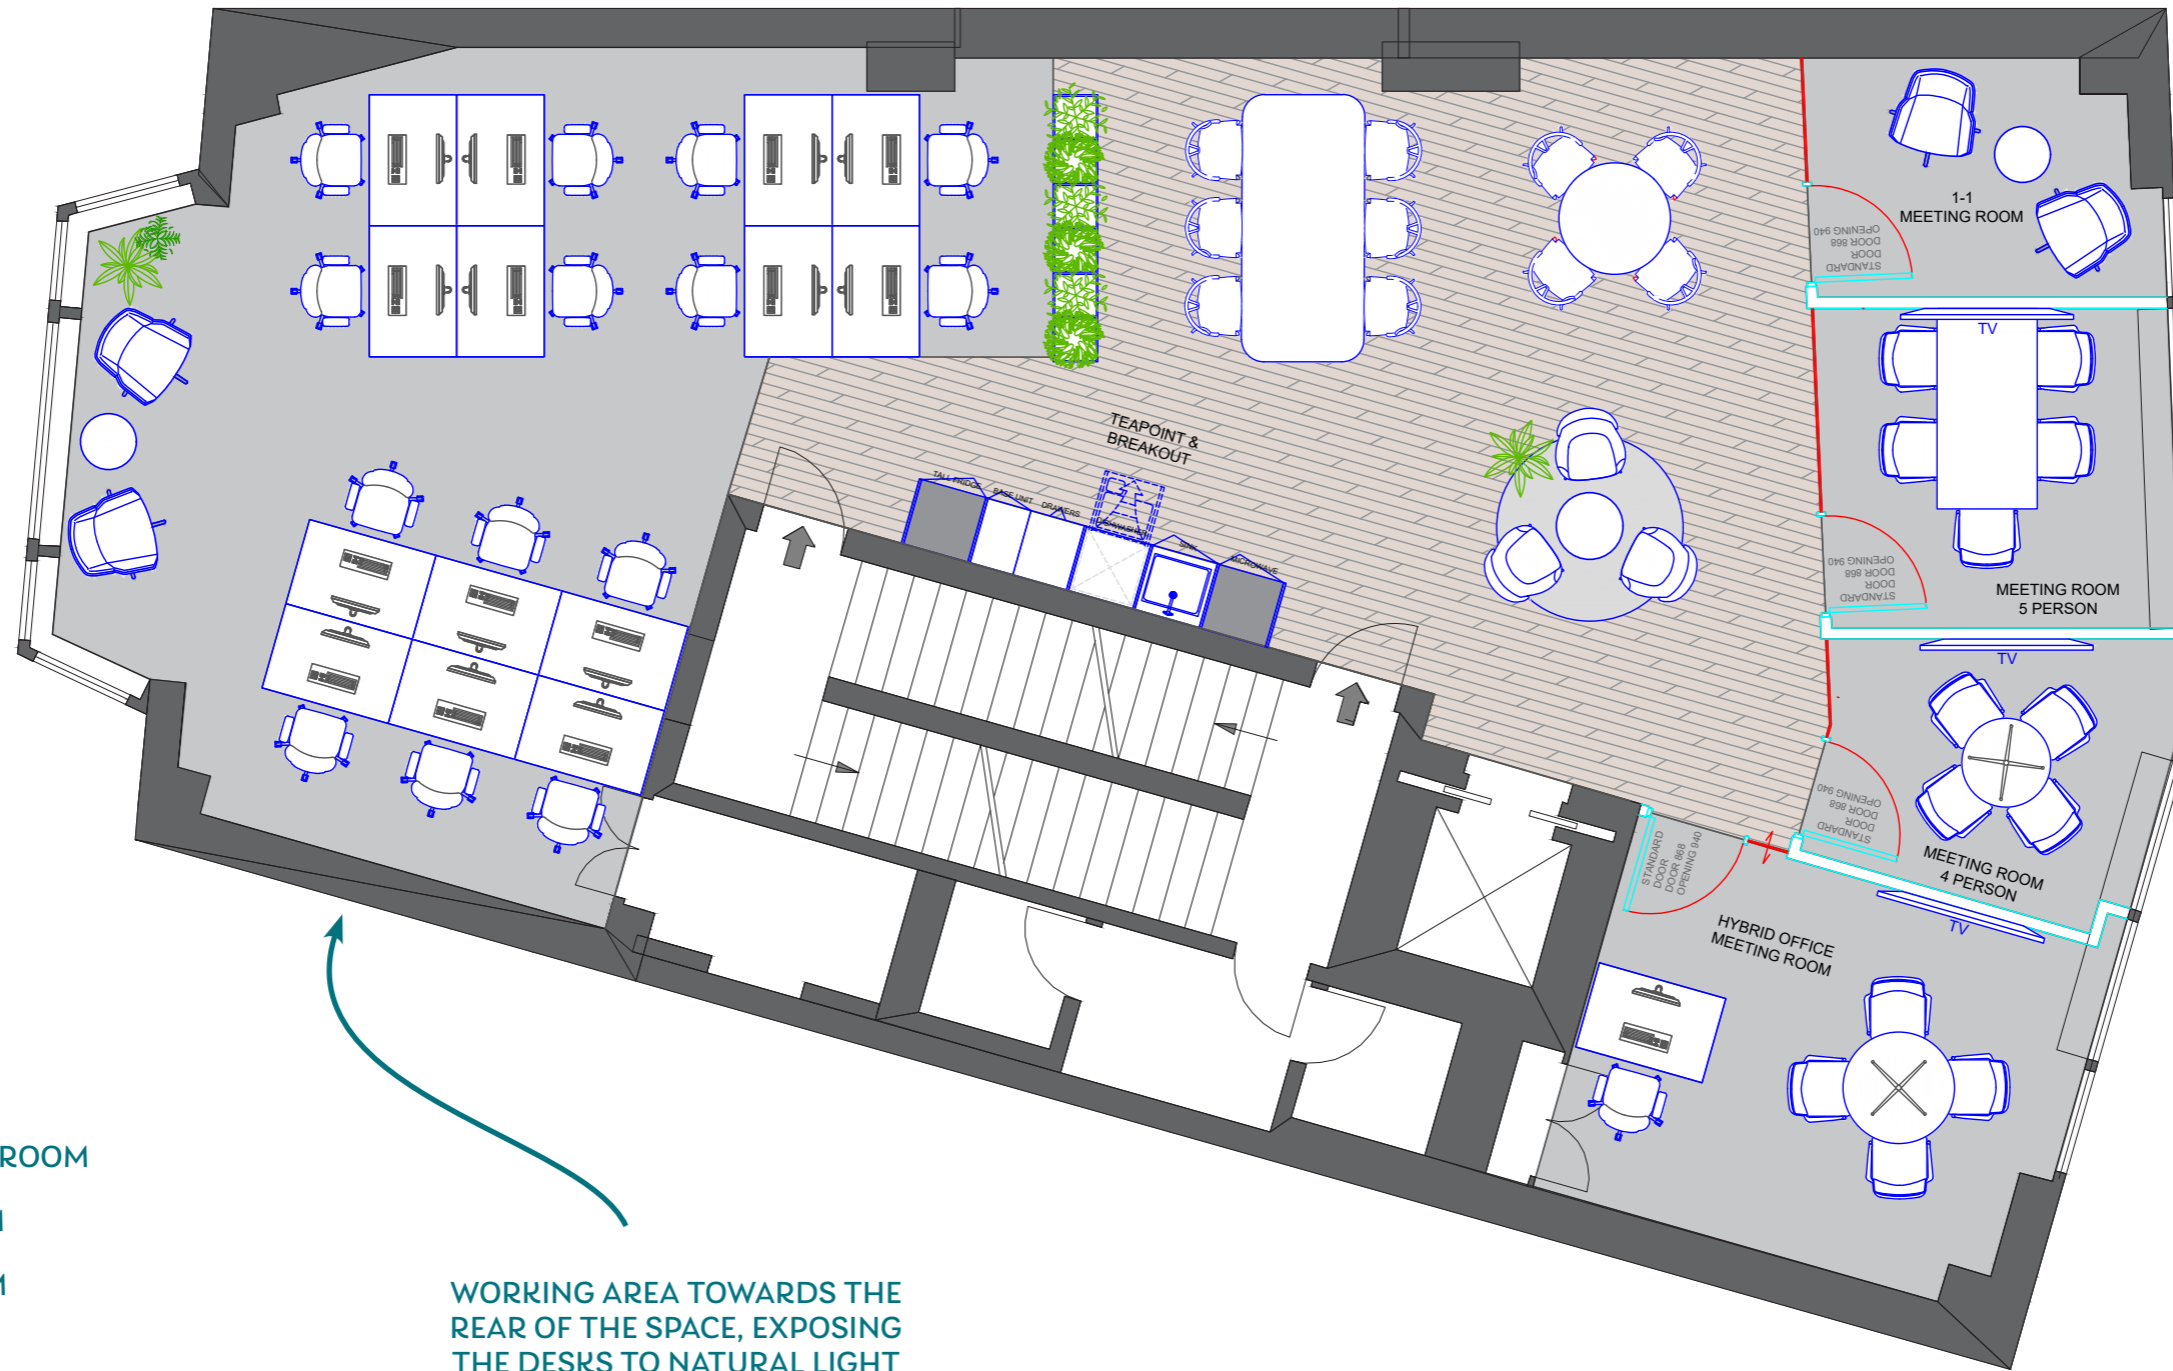

TEAPOINT AND BREAKOUT LOCATED BESIDE THE OPEN VIEW AT THE REAR OF THE BUILDING TO MAXIMISE LIGHT EXPOSURE

HYBRID OFFICE THAT CAN BE UTILISED AS A MEETING ROOM WHEN NOT IN USE

SPACE PLAN - OPTION 01  
3RD FLOOR

CENTRAL HOT DESK FOR PEOPLE THAT DON'T REQUIRE A DESK FOR THE WHOLE DAY, DOUBLES UP AS A COLLABORATION AND INFORMAL MEETING SPACE

- CAPACITY
- HYBRID OFFICE/MEETING ROOM
  - 14 FIXED DESK POSITIONS 1200X800
  - 6 PERSON HOT DESK
  - TEAPOINT & BREAKOUT

LARGE BREAKOUT AREA WITH DIFFERENT FURNITURE PIECES TO DOUBLE UP AS A WORKING SPACE

HYBRID OFFICE THAT CAN BE UTILISED AS A MEETING ROOM WHEN NOT IN USE

SPACE PLAN - OPTION 02  
3RD FLOOR

CENTRAL TEAPOINT & BREAKOUT  
THAT CAN BE UTILISED BY BOTH  
STAFF MEMBERS AND CLIENTS

MEETING ROOMS ALONG  
THE FRONT ELEVATION

WORKING AREA TOWARDS THE  
REAR OF THE SPACE, EXPOSING  
THE DESKS TO NATURAL LIGHT

CAPACITY

- HYBRID OFFICE/MEETING ROOM
- 5 PERSON MEETING ROOM
- 4 PERSON MEETING ROOM
- 1:1 MEETING ROOM
- 14 FIXED DESK POSITIONS 1200X800