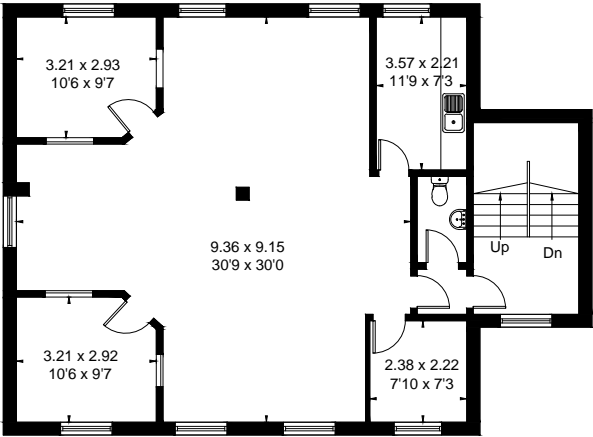

Approximate Area
Kingsbridge House = 324.4 sq m / 3489 sq ft
Including Limited Use Area (15.3 sq m / 165 sq ft)

 = Reduced head height below 1.5m

Kingsbridge House - Ground Floor

Kingsbridge House - First Floor

Kingsbridge House - Second Floor