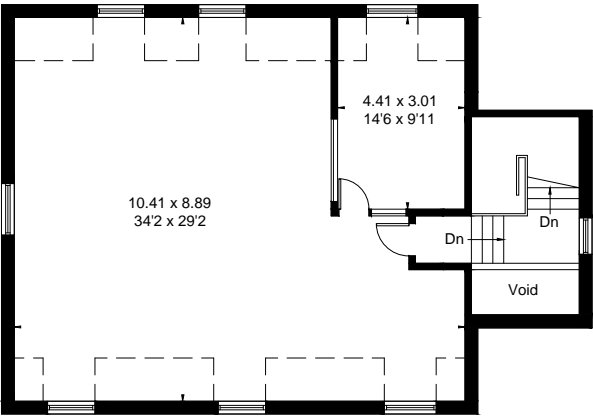

Approximate Area
Kingsbridge House = 324.4 sq m / 3489 sq ft
Including Limited Use Area (15.3 sq m / 165 sq ft)

 = Reduced head height below 1.5m

Kingsbridge House - Ground Floor

Kingsbridge House - First Floor

Kingsbridge House - Second Floor