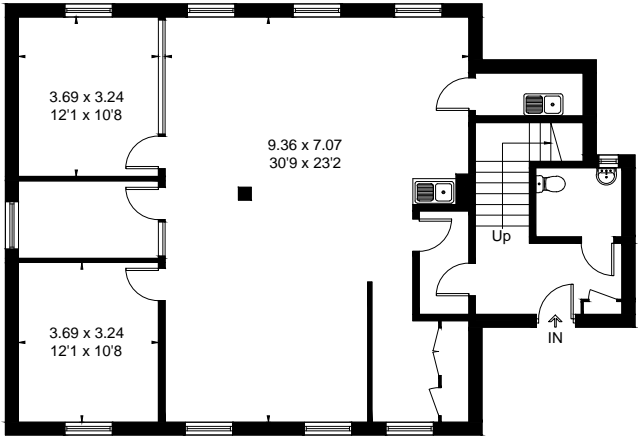

Approximate Area
Kingsbridge House = 324.4 sq m / 3489 sq ft
Including Limited Use Area (15.3 sq m / 165 sq ft)

 = Reduced head height below 1.5m

Kingsbridge House - Ground Floor

Kingsbridge House - First Floor

Kingsbridge House - Second Floor