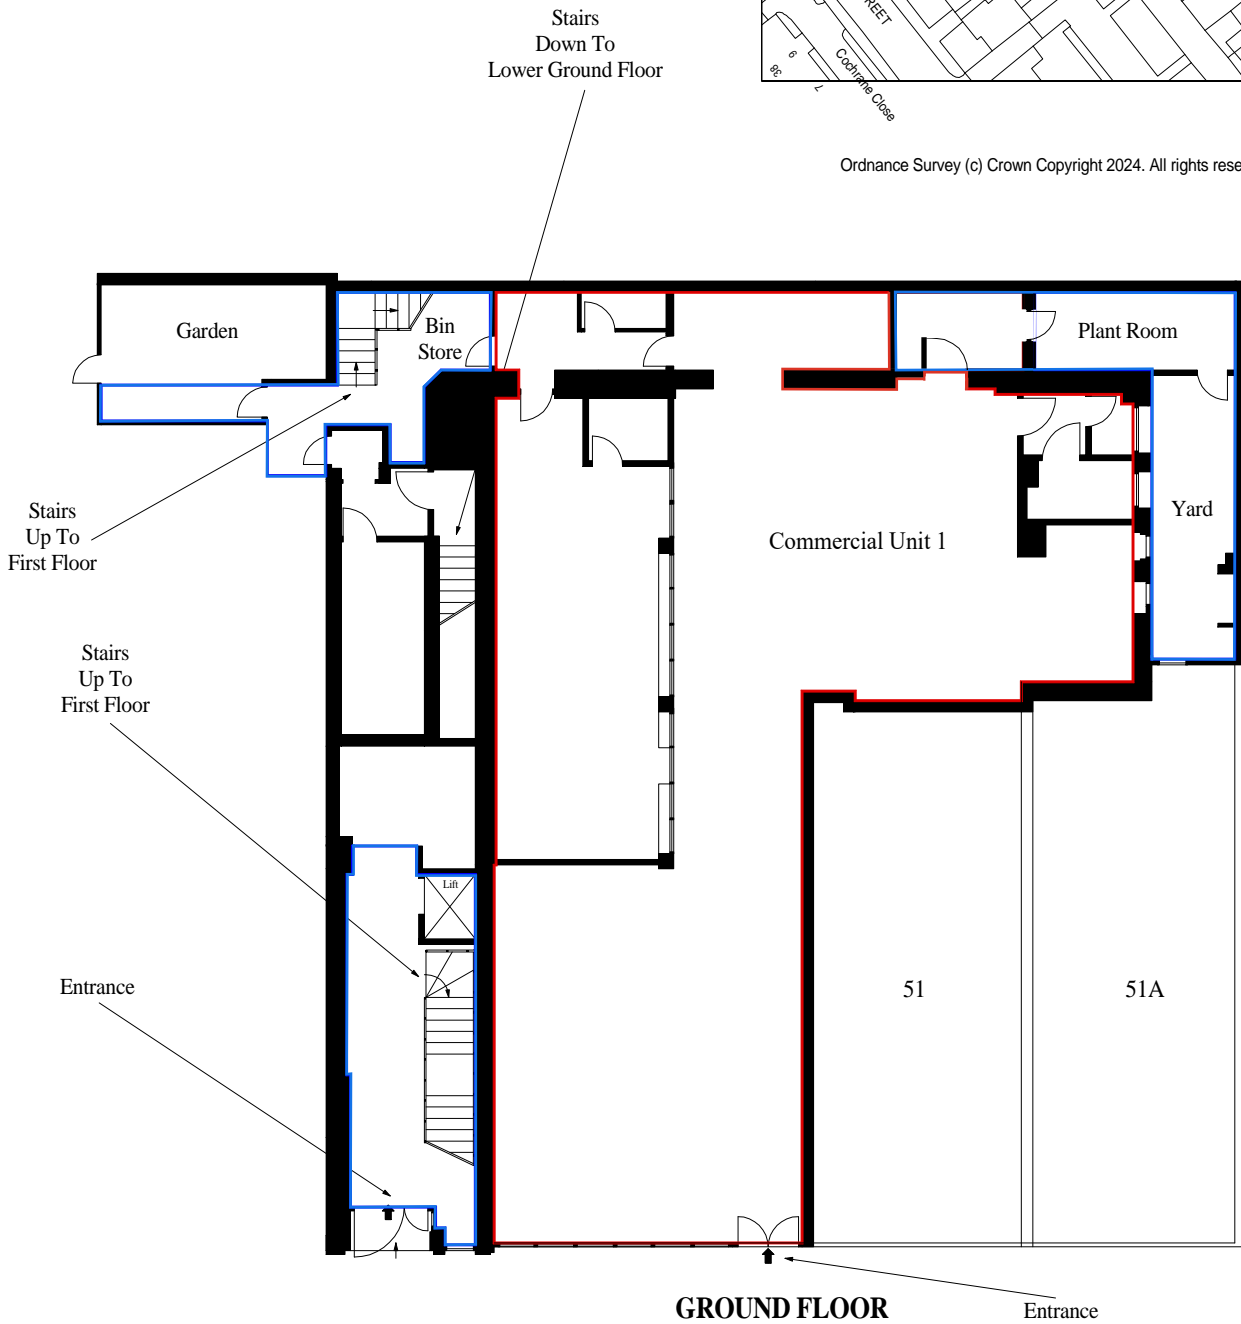

The OS Map shows the location of the property within the surrounding area.
 The demise of the leased property is shown on the main, larger plan.

Ordnance Survey (c) Crown Copyright 2024. All rights reserved. Scale 1:1250

Print Guide : when printed correctly the line below will measure 5cm