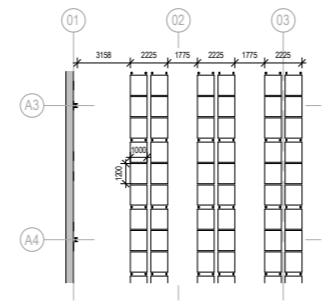

1
0009

Racking Layout Narrow Aisle
1 : 500

1: Racking Layout Narrow Aisle - Setting Out
1 : 200

Racking Layout Narrow Aisle Section
1 : 200

180,480
NARROW AISLE
POSITIONS (UK)

1
0009

Racking Layout Narrow Aisle
1 : 500

1: Racking Layout Narrow Aisle - Setting Out
1 : 200

Racking Layout Narrow Aisle Section
1 : 200

134,970
WIDE AISLE
POSITIONS (UK)