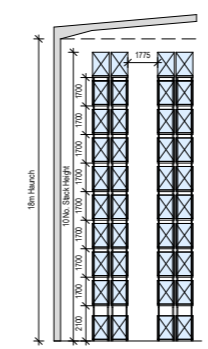

1
0009

Racking Layout Narrow Aisle
1 : 500

1: Racking Layout Narrow Aisle - Setting Out
1 : 200

Racking Layout Narrow Aisle Section
1 : 200

180,480
NARROW AISLE
POSITIONS (UK)

1
0009

Racking Layout Narrow Aisle
1 : 500

1: Racking Layout Narrow Aisle - Setting Out
1 : 200

Racking Layout Narrow Aisle Section
1 : 200

134,970
WIDE AISLE
POSITIONS (UK)