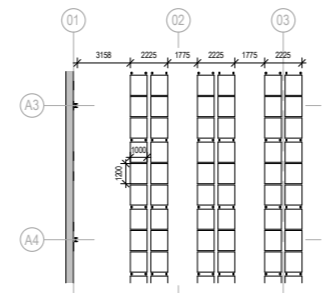

1
0009

Racking Layout Narrow Aisle
1 : 500

1: Racking Layout Narrow Aisle - Setting Out
1 : 200

Racking Layout Narrow Aisle Section
1 : 200

180,480
NARROW AISLE
POSITIONS (UK)

1
0009

Racking Layout Narrow Aisle
1 : 500

1: Racking Layout Narrow Aisle - Setting Out
1 : 200

Racking Layout Narrow Aisle Section
1 : 200

134,970
WIDE AISLE
POSITIONS (UK)