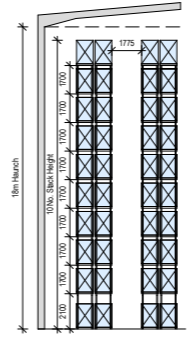

1
0009

Racking Layout Narrow Aisle
1 : 500

1: Racking Layout Narrow Aisle - Setting Out
1 : 200

Racking Layout Narrow Aisle Section
1 : 200

180,480
NARROW AISLE
POSITIONS (UK)

1
0009

Racking Layout Narrow Aisle
1 : 500

1: Racking Layout Narrow Aisle - Setting Out
1 : 200

Racking Layout Narrow Aisle Section
1 : 200

134,970
WIDE AISLE
POSITIONS (UK)