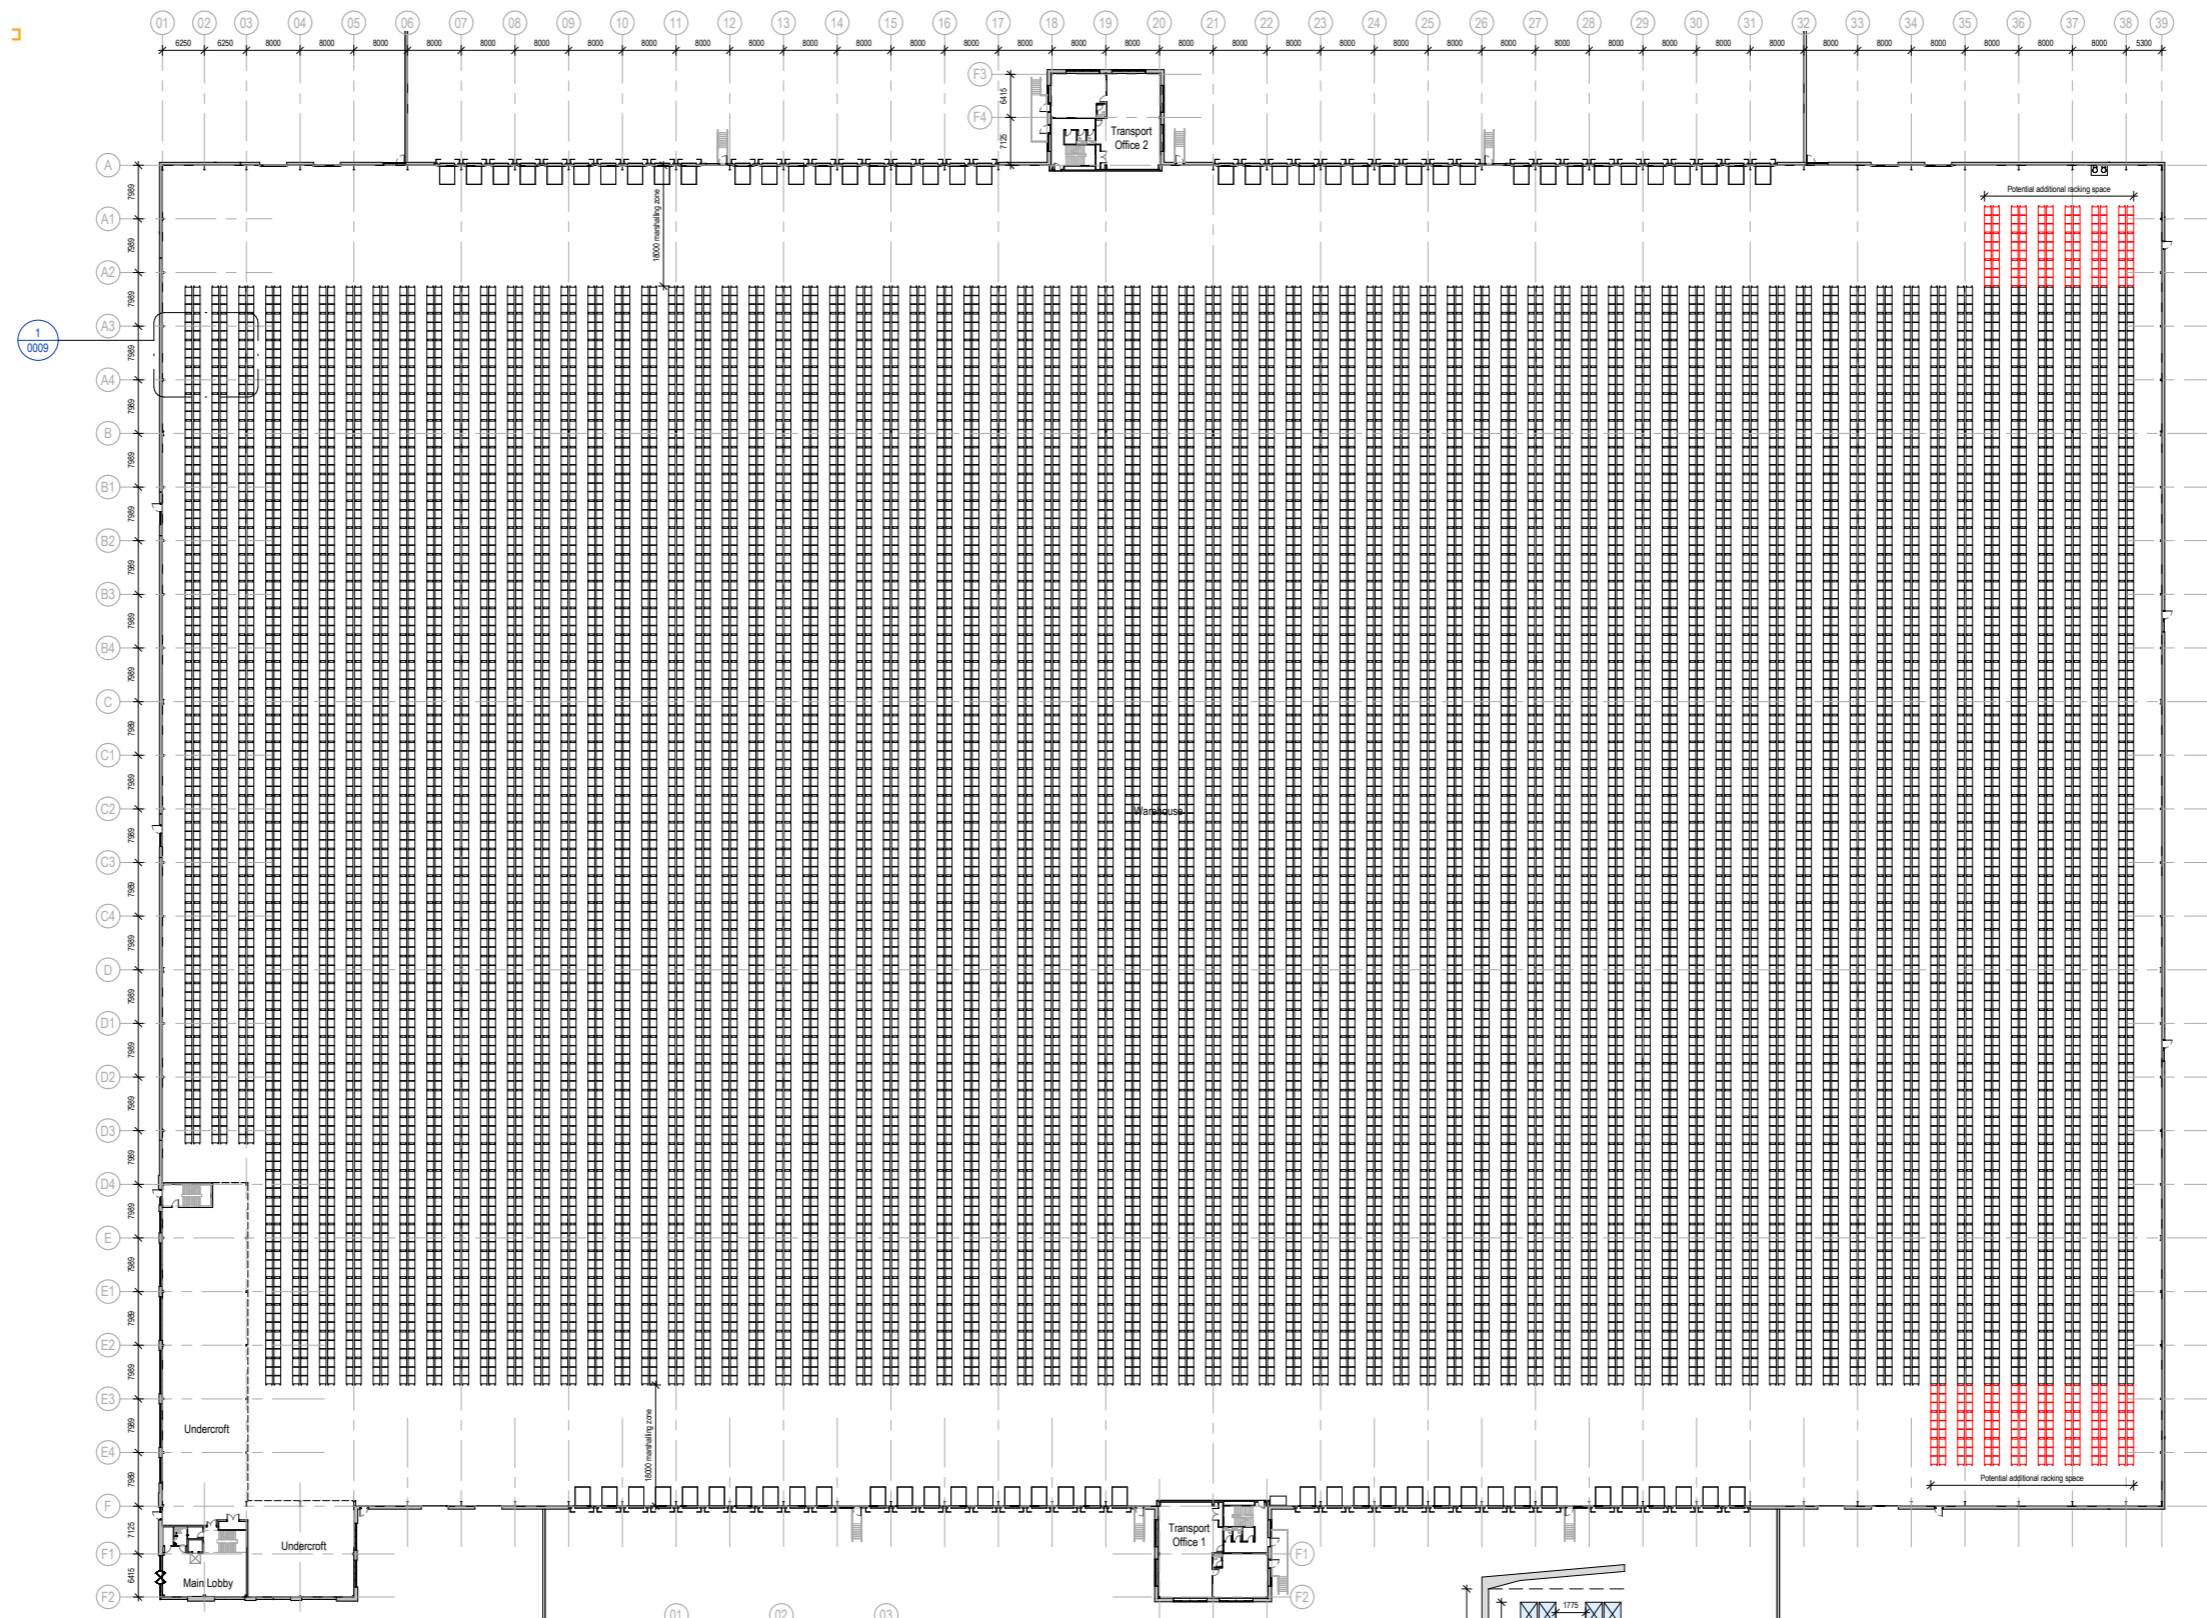

1
0009

Racking Layout Narrow Aisle
1 : 500

1: Racking Layout Narrow Aisle - Setting Out
1 : 200

Racking Layout Narrow Aisle Section
1 : 200

180,480
NARROW AISLE
POSITIONS (UK)

1
0009

Racking Layout Narrow Aisle
1 : 500

1: Racking Layout Narrow Aisle - Setting Out
1 : 200

Racking Layout Narrow Aisle Section
1 : 200

134,970
WIDE AISLE
POSITIONS (UK)