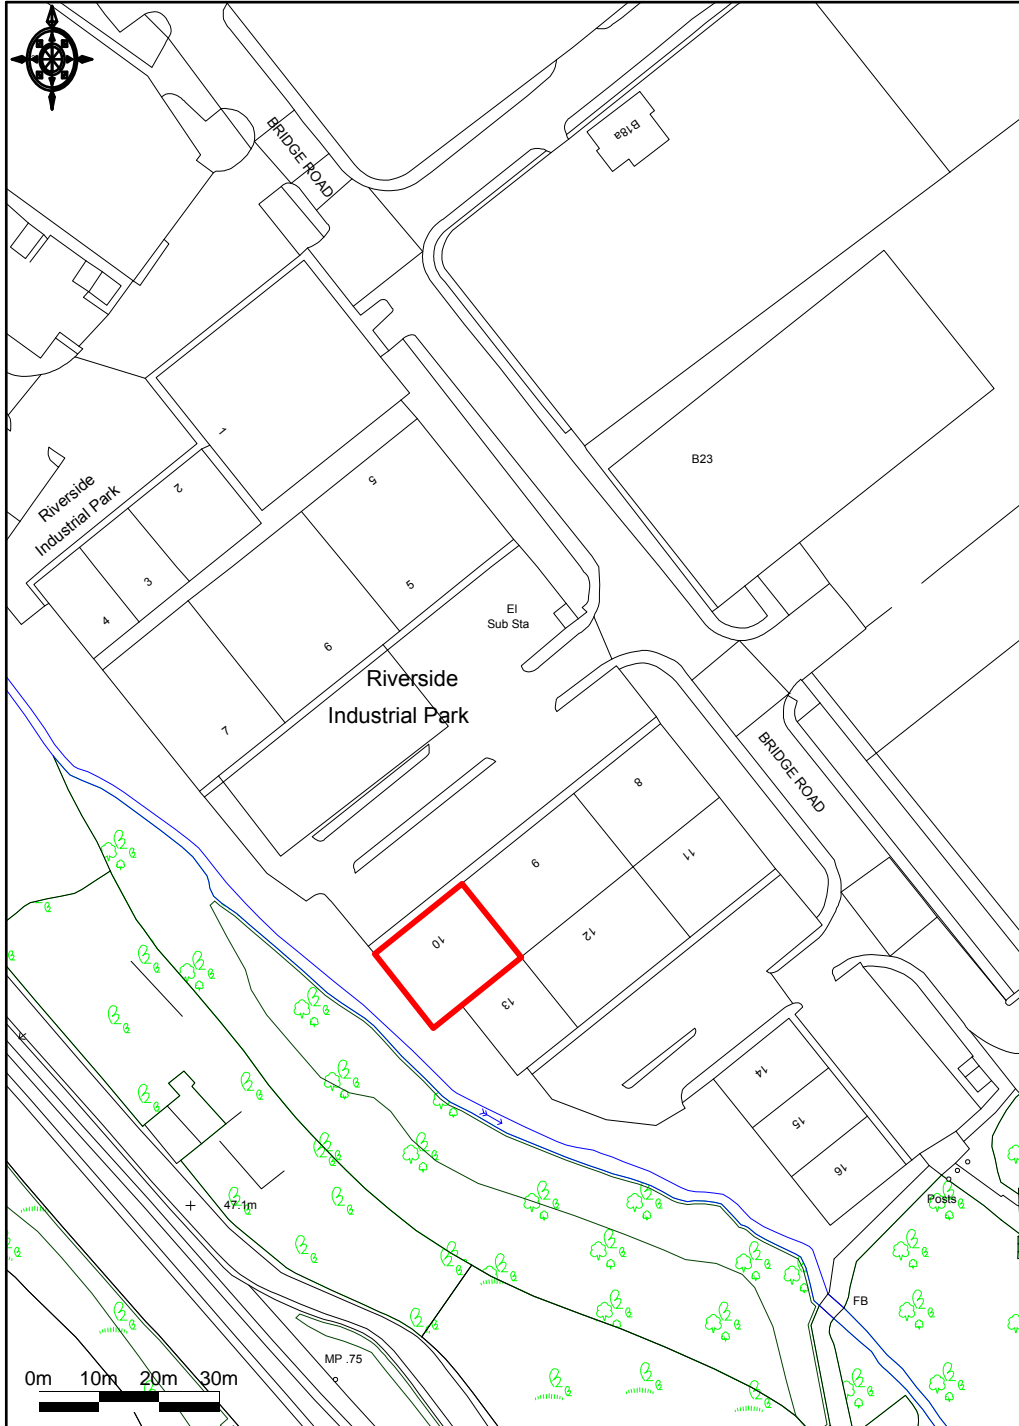

Riverside - Treforest Industrial Estate