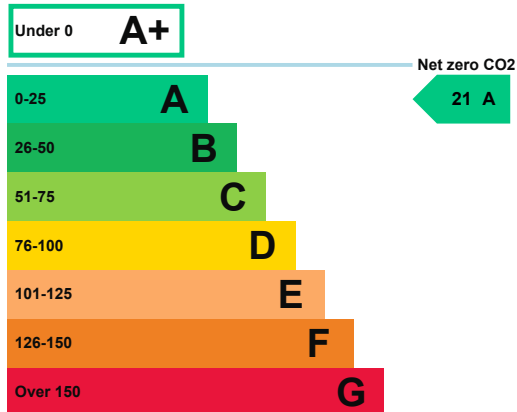

Energy performance certificate (EPC)

Cherry Orchard House
9 Cherry Orchard Lane
Rochford
SS4 1PP

Energy rating

A

Valid until: **23 May 2034**

Certificate number: **8043-1863-2166-9633-1434**

Property type	Non-residential Institutions: Community/Day Centre
Total floor area	929 square metres

Rules on letting this property

Properties can be let if they have an energy rating from A+ to E.

Energy rating and score

This property's energy rating is A.

Properties get a rating from A+ (best) to G (worst) and a score.

The better the rating and score, the lower your property's carbon emissions are likely to be.

How this property compares to others

Properties similar to this one could have ratings:

If newly built

9 A

If typical of the existing stock